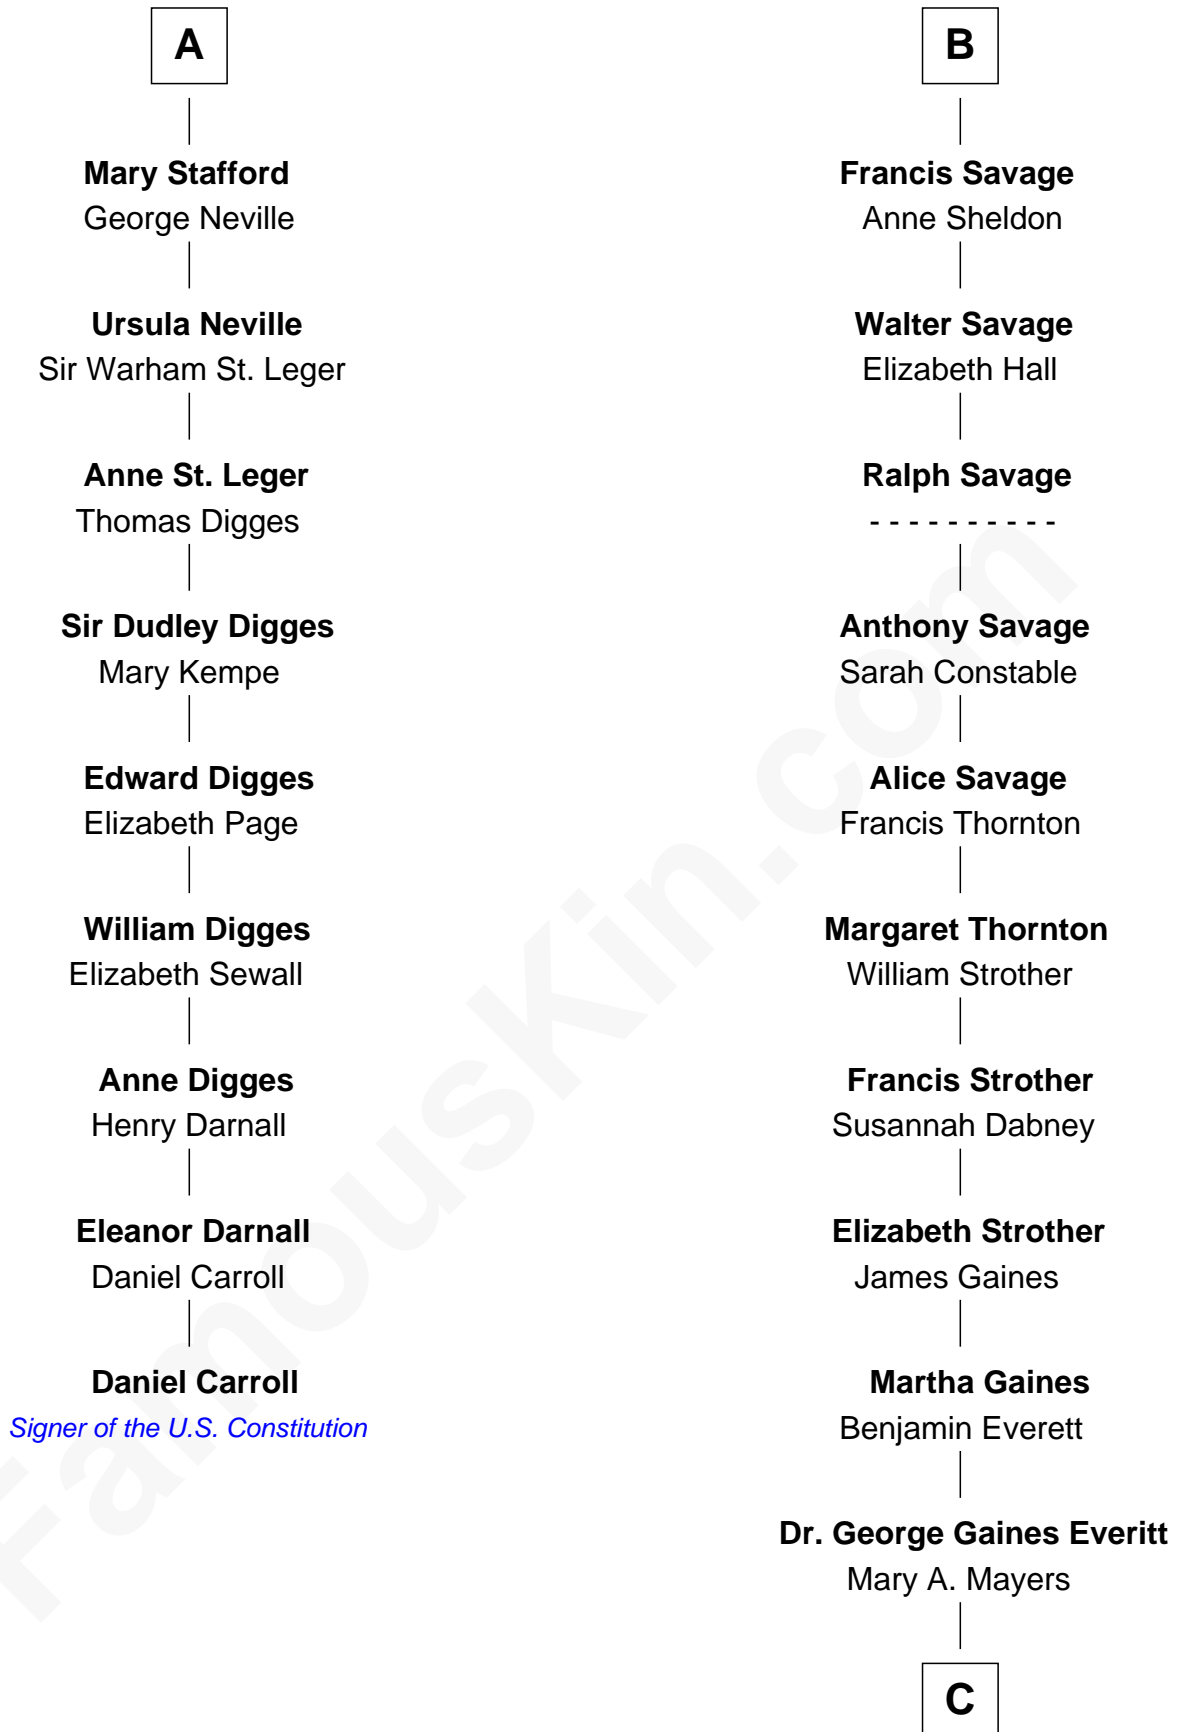

FamousKin.com

Relationship Chart of

Daniel Carroll

Signer of the U.S. Constitution

15th cousin 5 times removed of

William H. Macy

TV and Movie Actor

Henry Plantagenet

Eleanor Plantagenet

Richard Fitzalan

Sir Richard Fitzalan

Elizabeth de Bohun

Elizabeth Fitzalan

Sir Robert Goushill

Joan Goushill

Sir Thomas Stanley

Katherine Stanley

Sir John Savage

Sir Christopher Savage

Anne Stanley

Sir Christopher Savage

Anne Lygon

B

C

Horace Benjamin Everitt

Martha Leticia Roberts

Mary Lois Everitt

Clement Overstreet

Lois Elizabeth Overstreet

William Hall Macy

William H. Macy

TV and Movie Actor