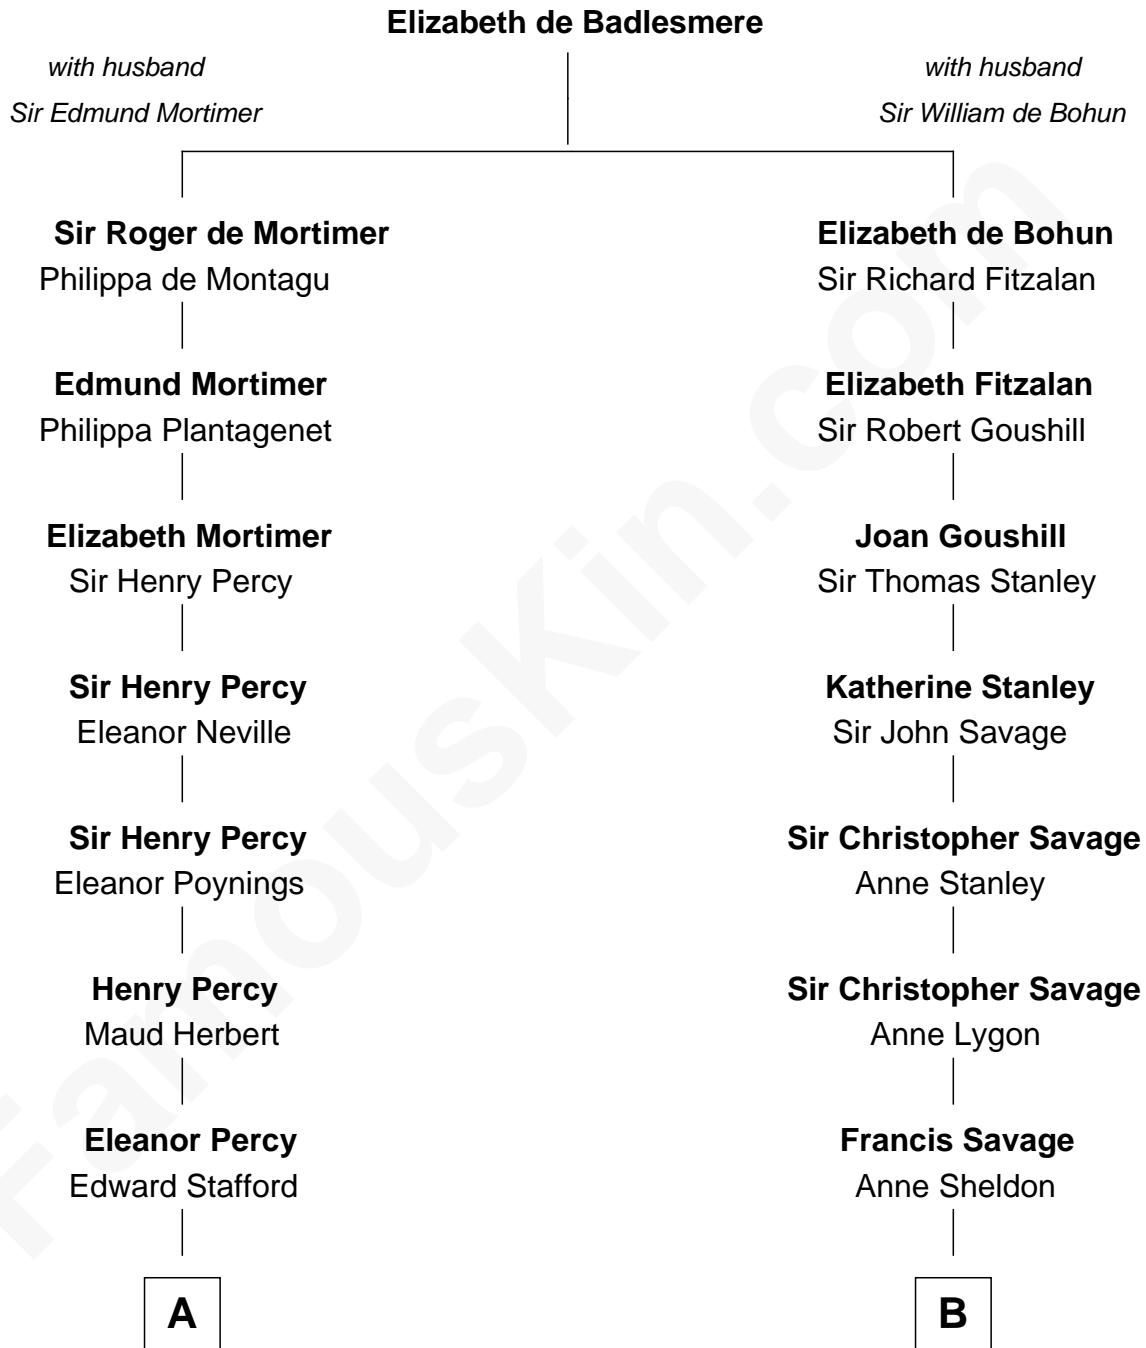

# FamousKin.com Relationship Chart of

**Daniel Carroll**

*Signer of the U.S. Constitution*

15th cousin 4 times removed of

**William H. Macy**

*TV and Movie Actor*

**C**

**Mary Lois Everitt**  
Clement Overstreet

**Lois Elizabeth Overstreet**  
William Hall Macy

**William H. Macy**  
*TV and Movie Actor*

FamousKin.com