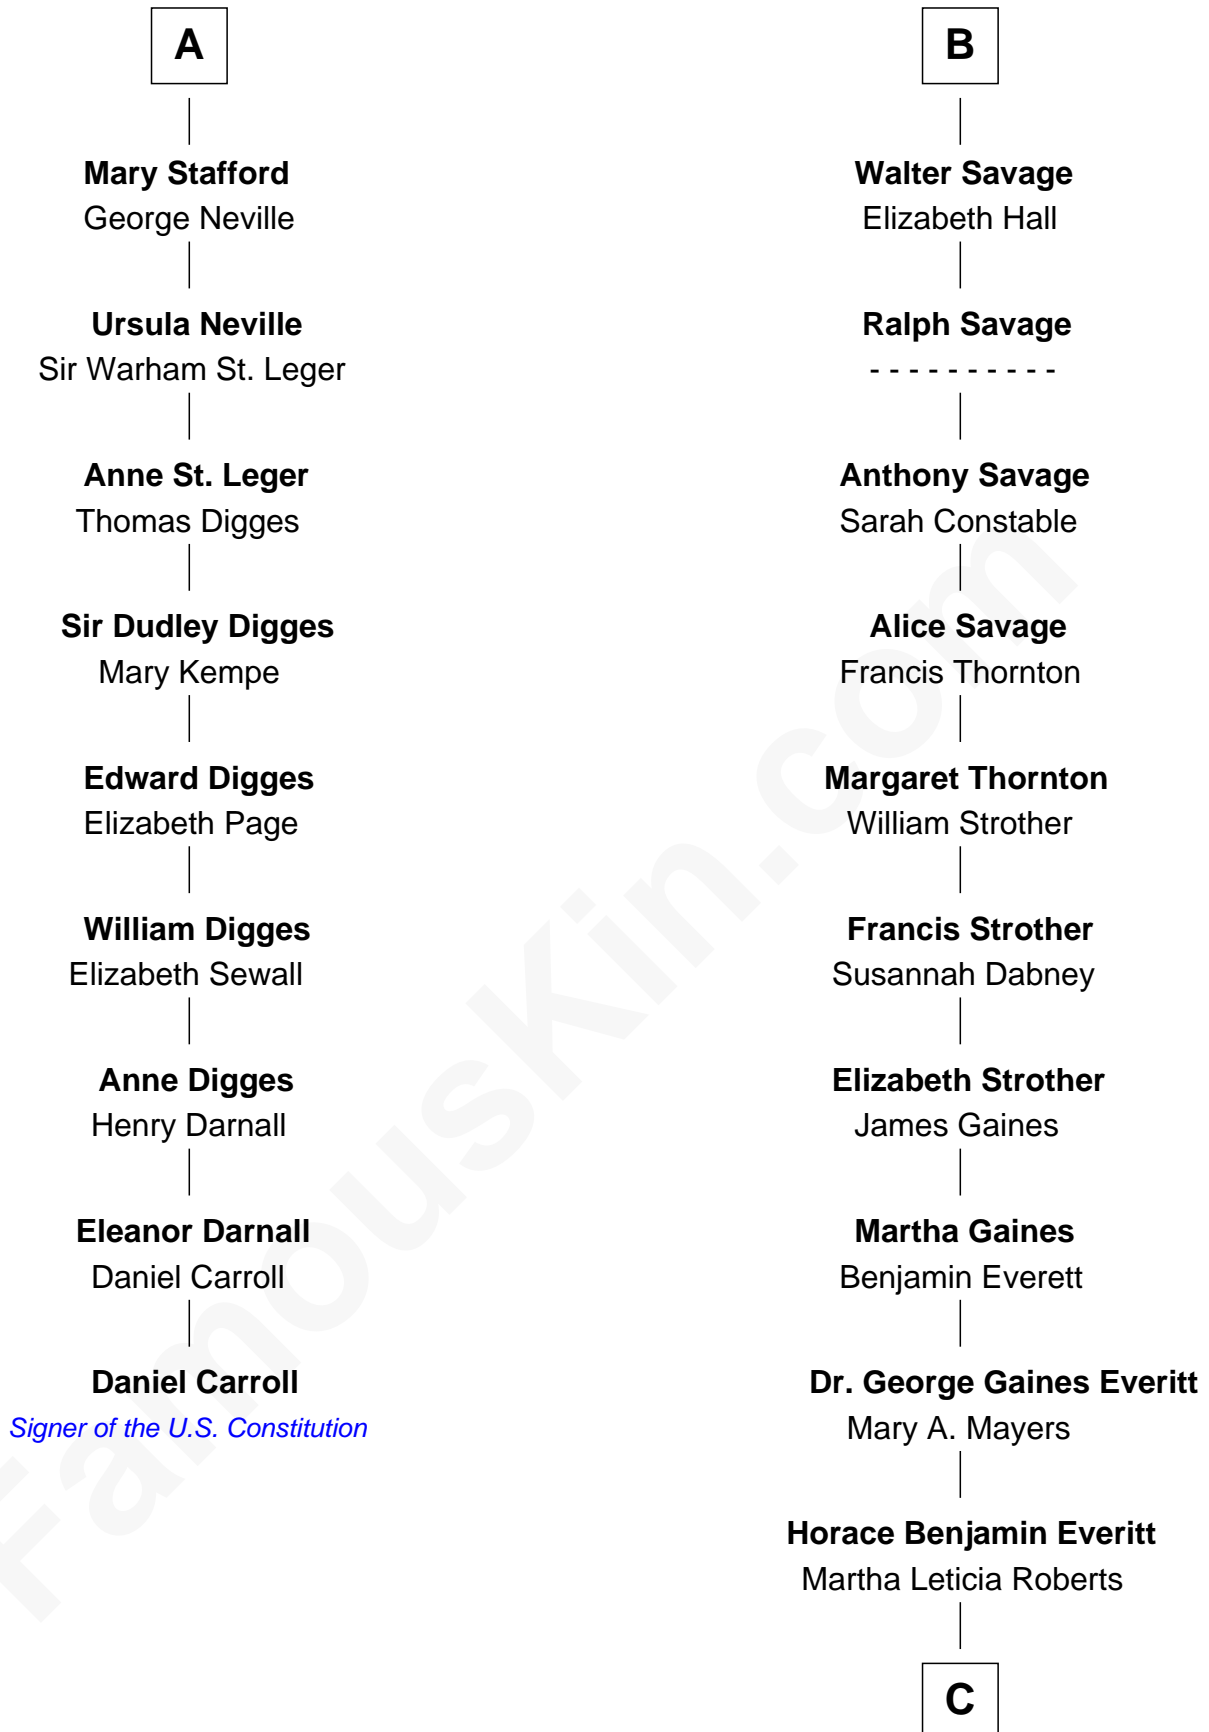

# FamousKin.com Relationship Chart of

**Daniel Carroll**

*Signer of the U.S. Constitution*

15th cousin 4 times removed of

**William H. Macy**

*TV and Movie Actor*

**C**

**Mary Lois Everitt**  
Clement Overstreet

**Lois Elizabeth Overstreet**  
William Hall Macy

**William H. Macy**  
*TV and Movie Actor*

FamousKin.com