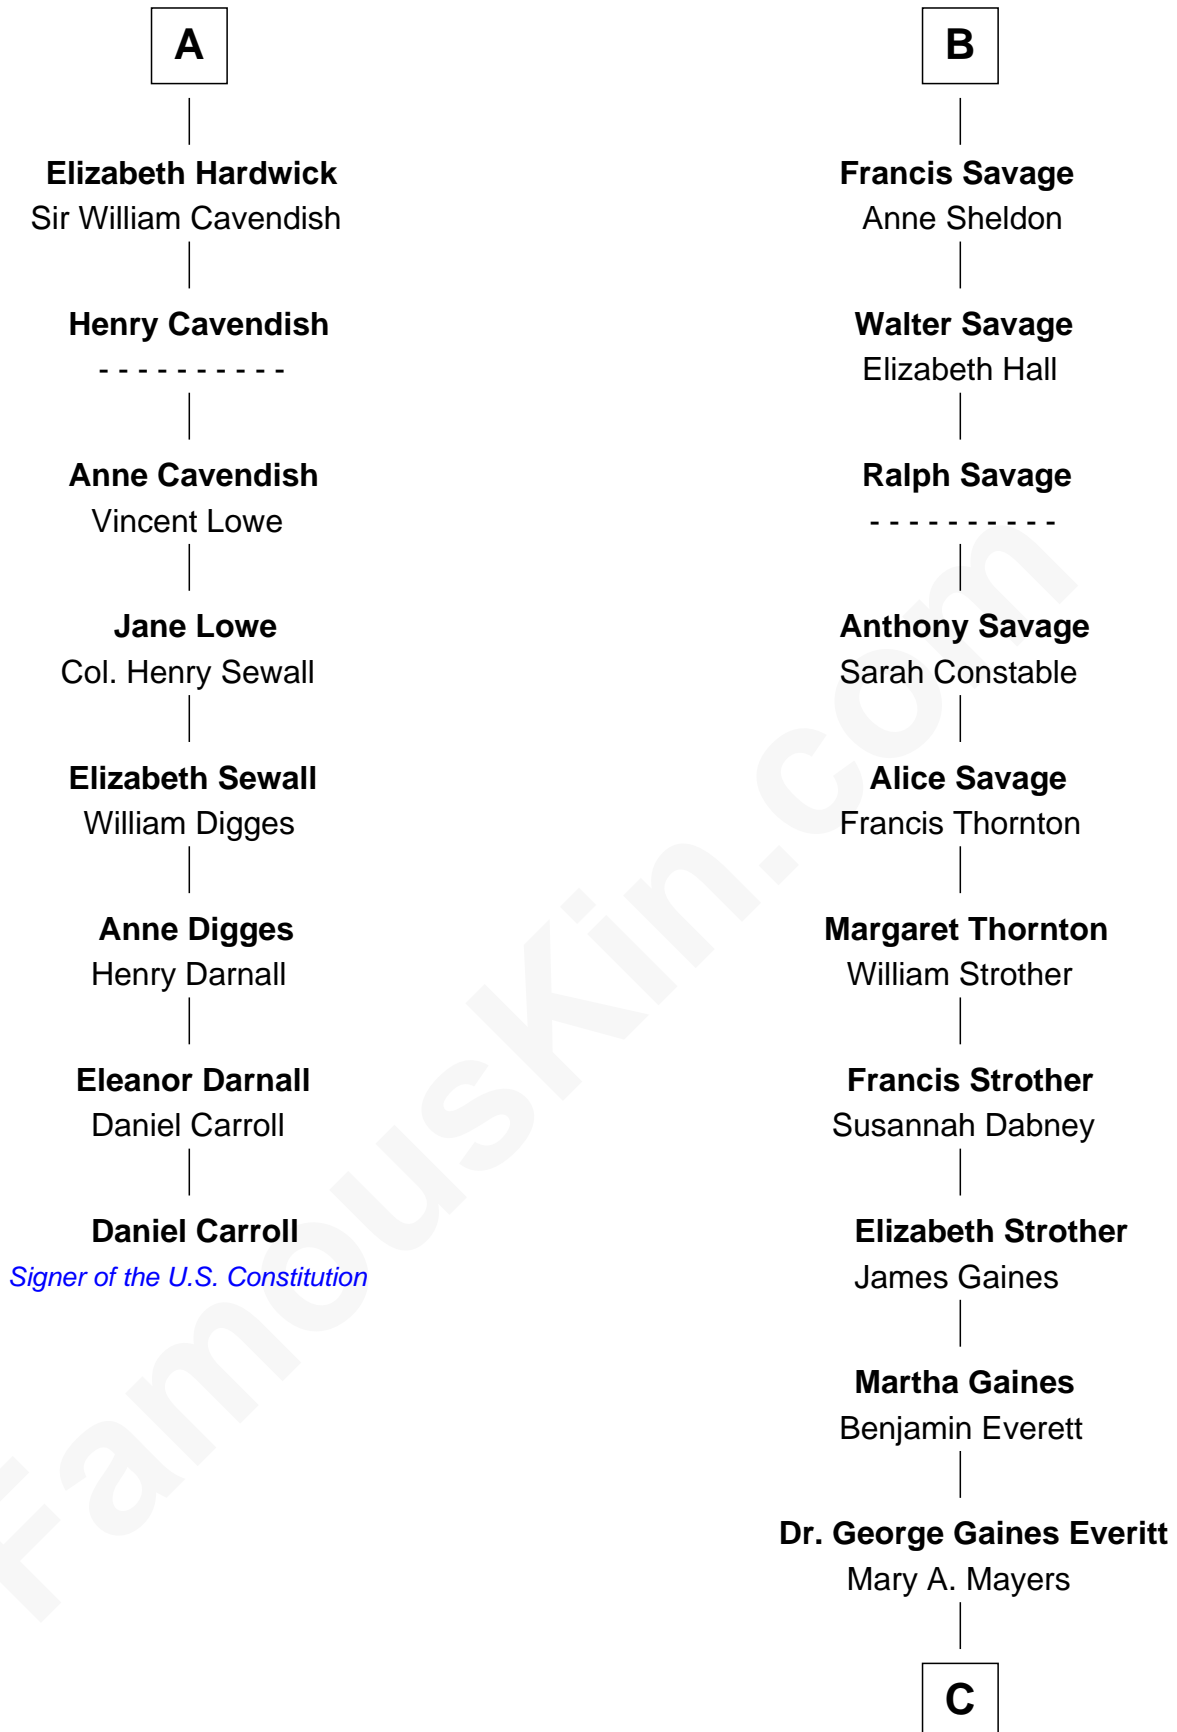

FamousKin.com Relationship Chart of

Daniel Carroll

Signer of the U.S. Constitution

14th cousin 6 times removed of

William H. Macy

TV and Movie Actor

Edmund Fitzalan

Alice de Warenne

C

Horace Benjamin Everitt

Martha Leticia Roberts

Mary Lois Everitt

Clement Overstreet

Lois Elizabeth Overstreet

William Hall Macy

William H. Macy