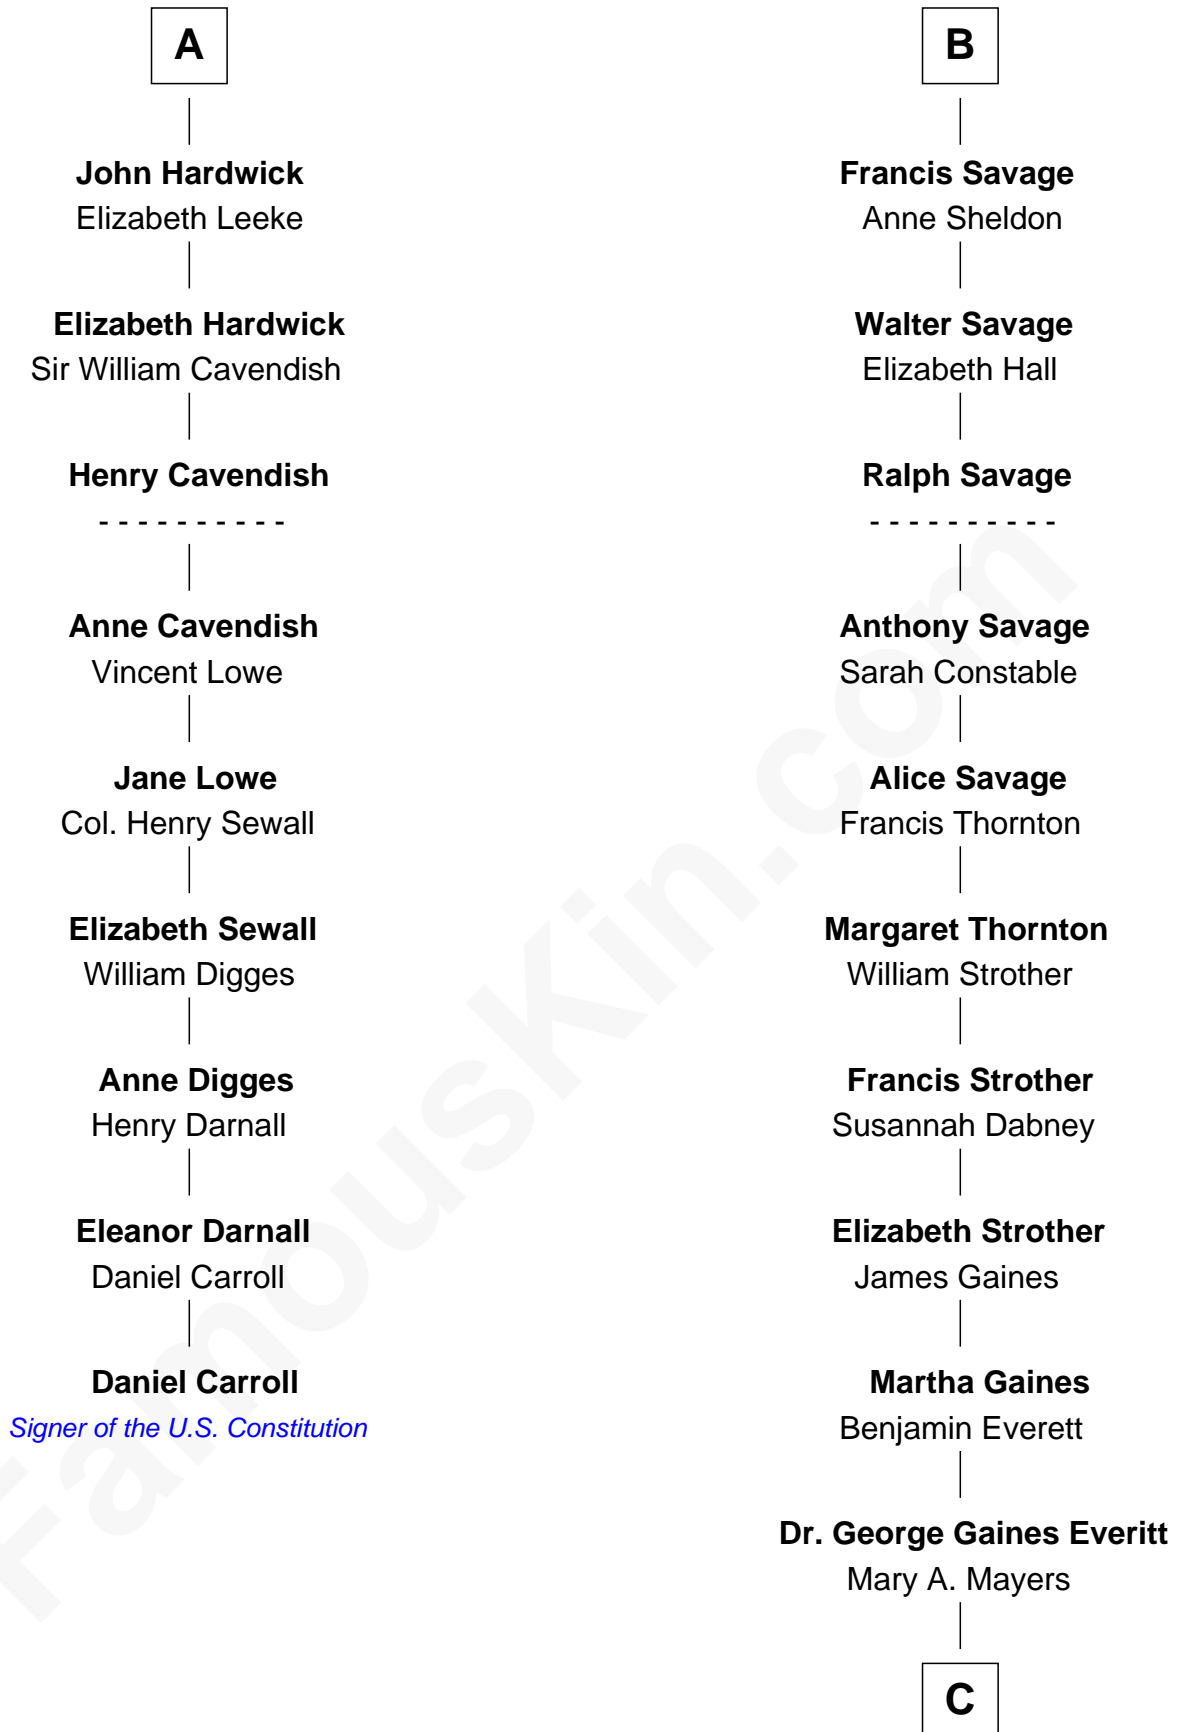

### Daniel Carroll

*Signer of the U.S. Constitution*

15th cousin 5 times removed of

**William H. Macy**

*TV and Movie Actor*

**Humphrey de Bohun**

Elizabeth Plantagenet

**Eleanor de Bohun**  
Sir James le Boteler

**Pernel le Boteler**  
Sir Gilbert Talbot

**Sir Richard Talbot**  
Ankaret le Strange

**Mary Talbot**  
Sir Thomas Greene

**Sir Thomas Greene**  
Marine Bellers

**Anne Greene**  
Sir Thomas Pinchbeck

**Elizabeth Pinchbeck**  
John Hardwick

**A**

**Sir William de Bohun**  
Elizabeth de Badlesmere

**Elizabeth de Bohun**  
Sir Richard Fitzalan

**Elizabeth Fitzalan**  
Sir Robert Goushill

**Joan Goushill**  
Sir Thomas Stanley

**Katherine Stanley**  
Sir John Savage

**Sir Christopher Savage**  
Anne Stanley

**Sir Christopher Savage**  
Anne Lygon

**B**

**C**

**Horace Benjamin Everitt**

Martha Leticia Roberts

**Mary Lois Everitt**

Clement Overstreet