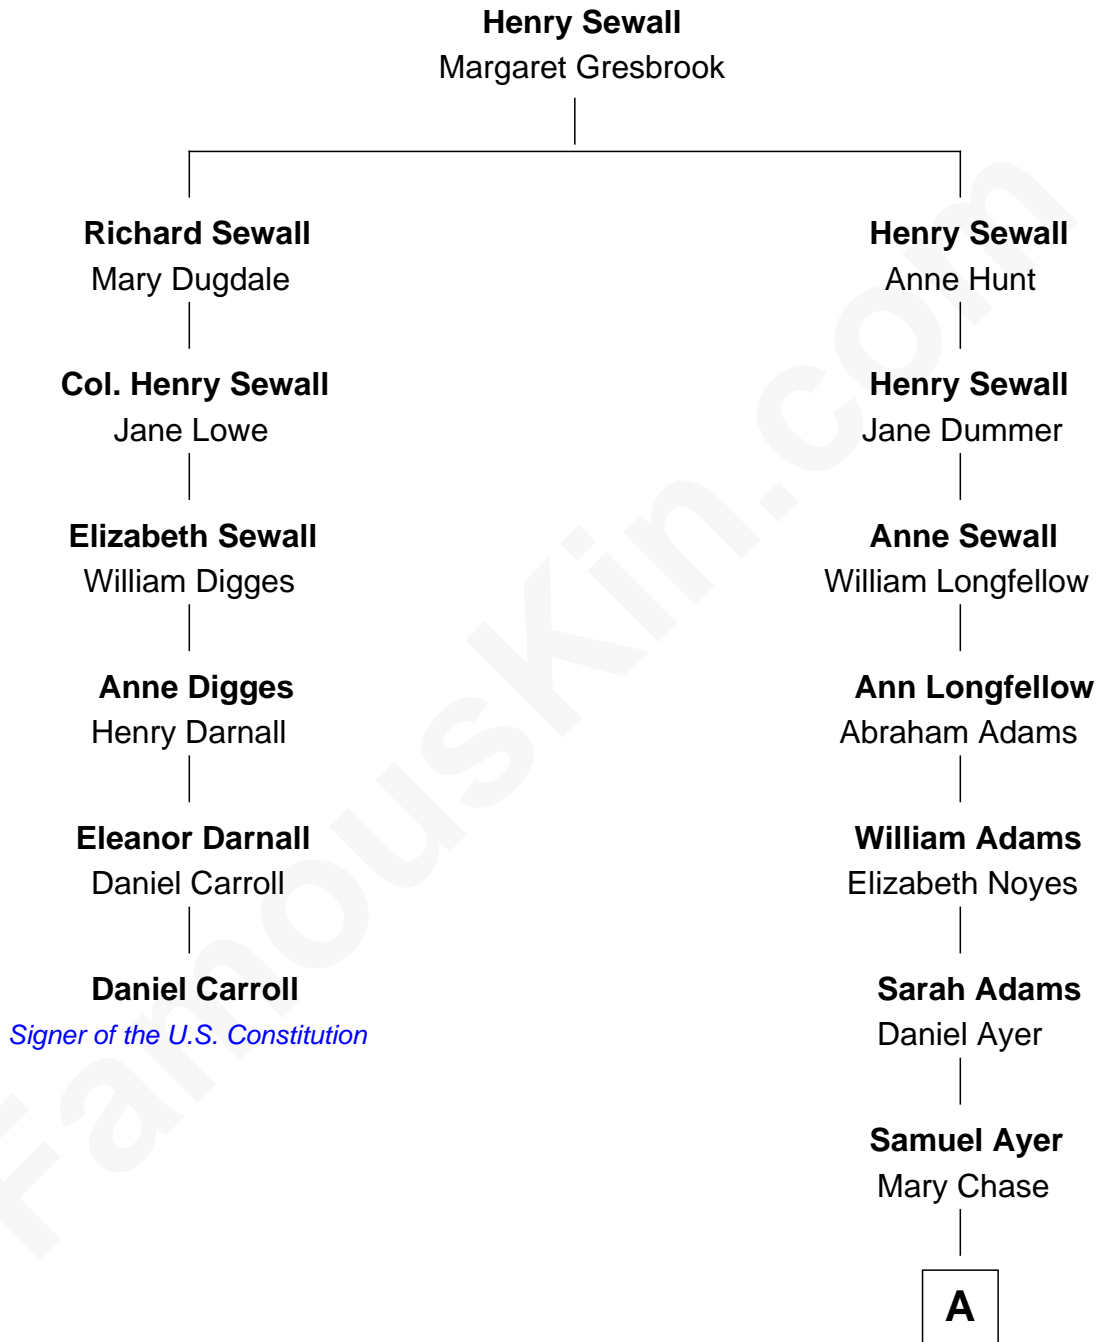

FamousKin.com

Relationship Chart of

Daniel Carroll

Signer of the U.S. Constitution

5th cousin 6 times removed of

Gerald Ford

38th U.S. President

A

|
John Varnum Ayer
Elida Vanderburgh Manney

|
George Manney Ayer
Amy Gridley Butler

|
Adele Augusta Ayer
Levi Addison Gardner

|
Dorothy Ayer Gardner
Leslie Lynch King

|
Gerald Ford
38th U.S. President

FamousKin.com