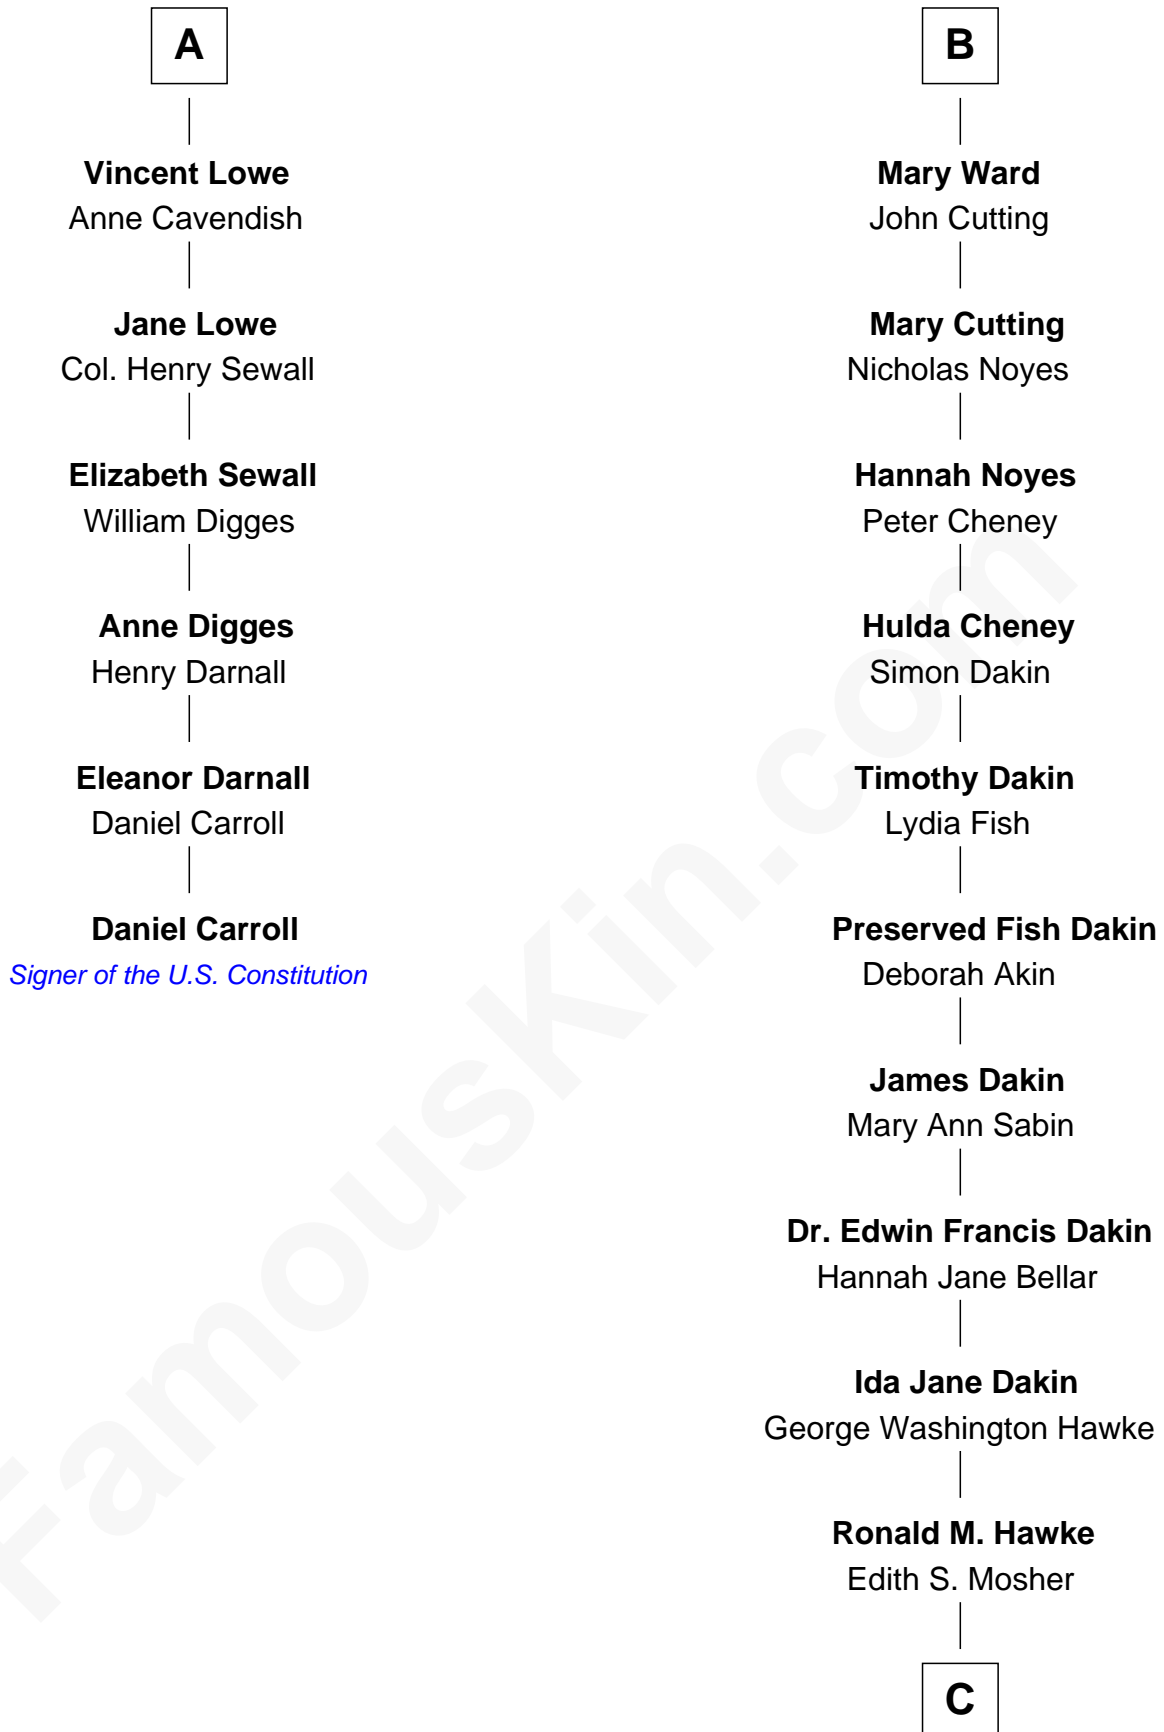

FamousKin.com Relationship Chart of

Daniel Carroll

Signer of the U.S. Constitution

12th cousin 7 times removed of

Ethan Hawke

Actor, Director, Screenwriter, Novelist

Sir Hugh Shirley

Beatrice Brewes

C

Frank Taylor Hawke
Betty Virginia Hartsock

James Steven Hawke
Leslie Carole Green

Ethan Hawke
Movie Actor

FamousKin.com