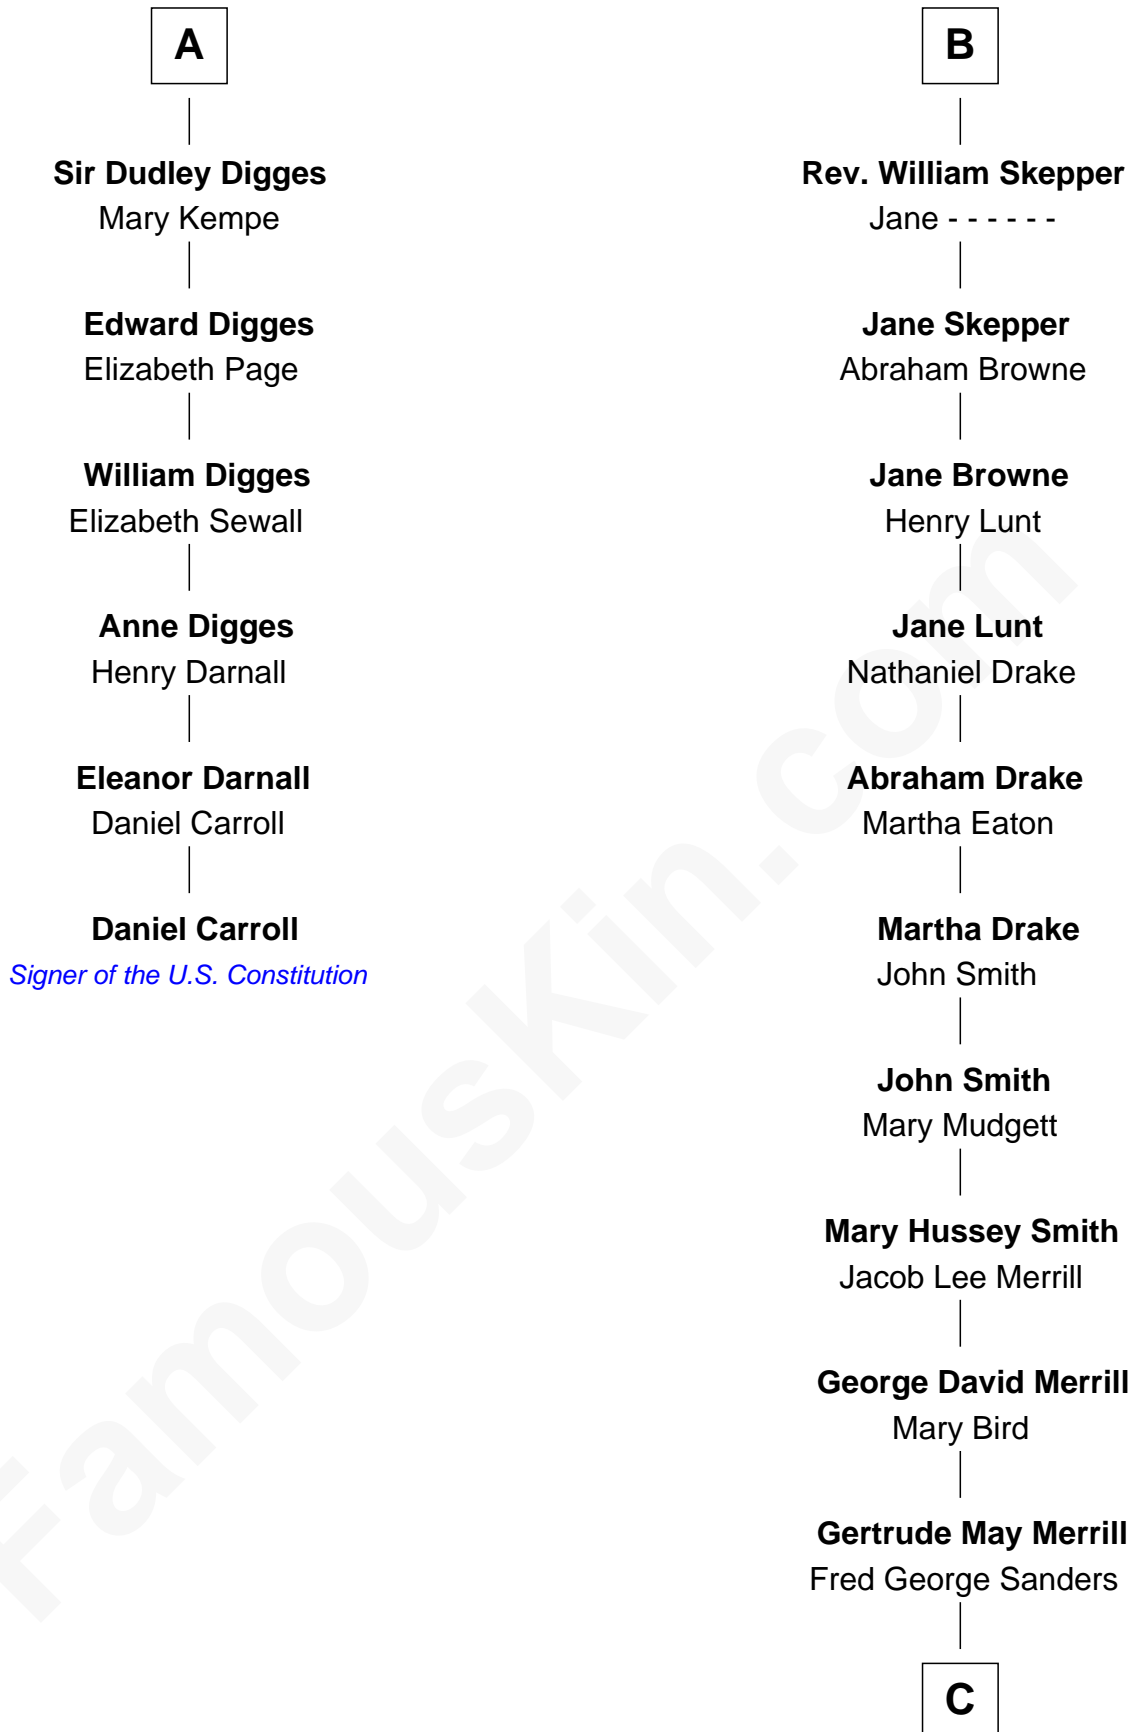

FamousKin.com

Relationship Chart of Daniel Carroll

Signer of the U.S. Constitution

12th cousin 7 times removed of

Meghan Markle

Duchess of Sussex, TV Actress

Sir Henry Percy
Elizabeth Mortimer

Sir Henry Percy
Eleanor Neville

Sir Henry Percy
Eleanor Poynings

Henry Percy
Maud Herbert

Eleanor Percy
Edward Stafford

Mary Stafford
George Neville

Ursula Neville
Sir Warham St. Leger

Anne St. Leger
Thomas Digges

A

Elizabeth Percy
Sir John Clifford

Mary Clifford
Sir Philip Wentworth

Elizabeth Wentworth
Sir Martin de la See

Joan de la See
Sir Piers Hildyard

Isabel Hildyard
Ralph Legard

Joan Ledgard
Richard Skepper

Edward Skepper
Mary Robinson

B

C