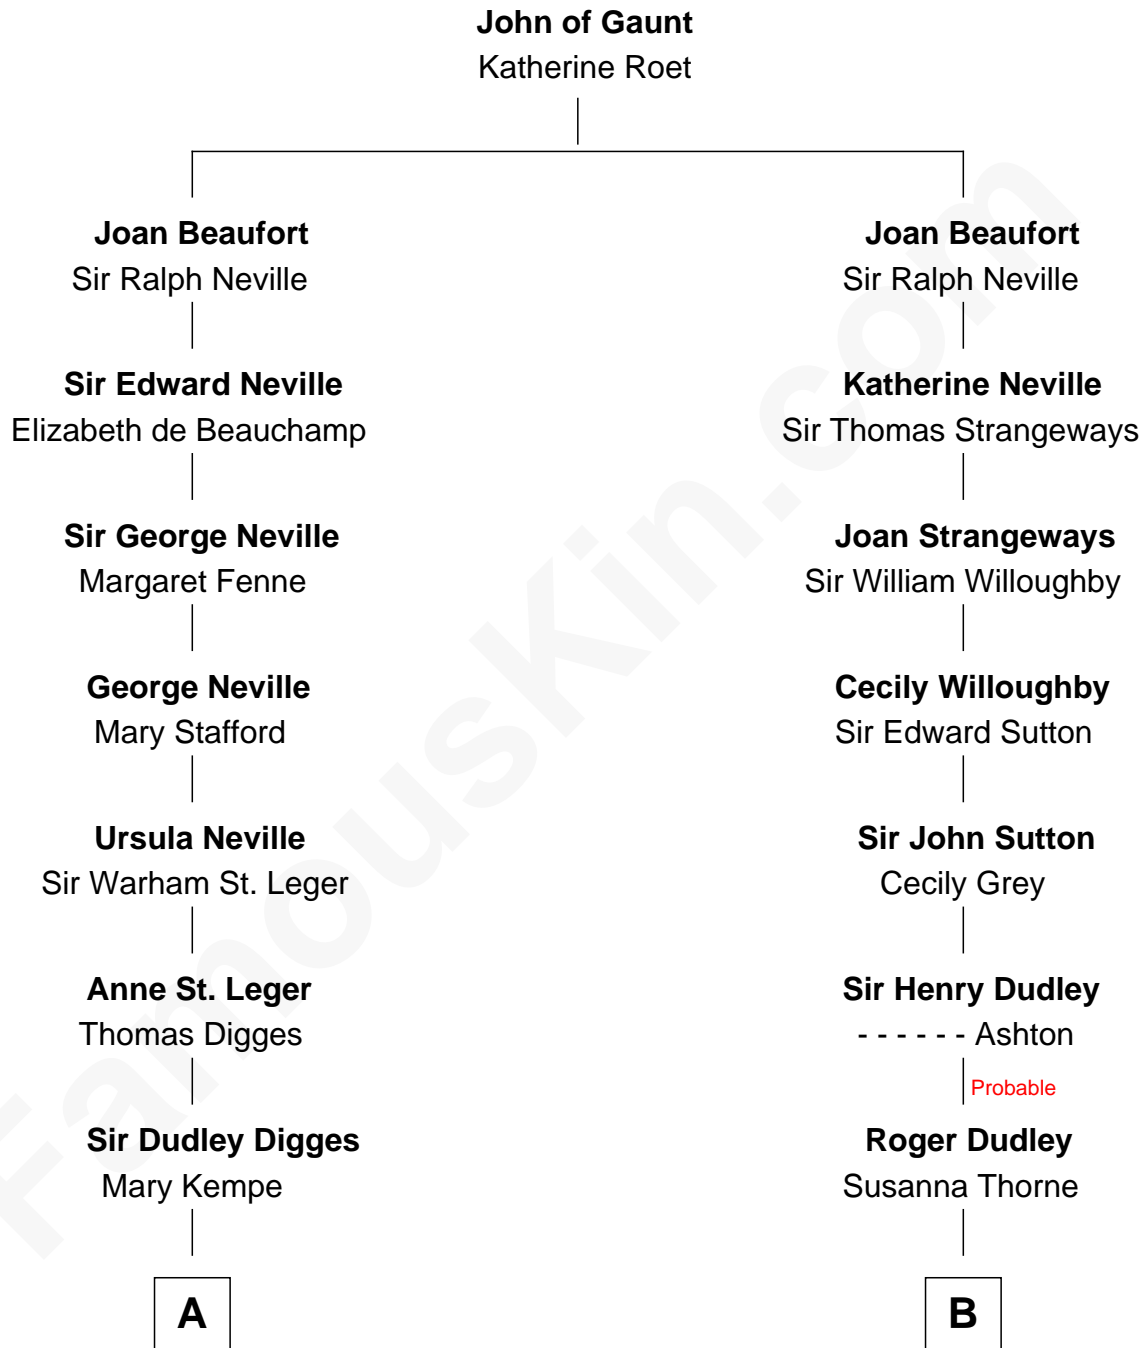

FamousKin.com

Relationship Chart of

Daniel Carroll

Signer of the U.S. Constitution

11th cousin 9 times removed of

John Cena

Movie Actor and WWE Pro Wrestler

C