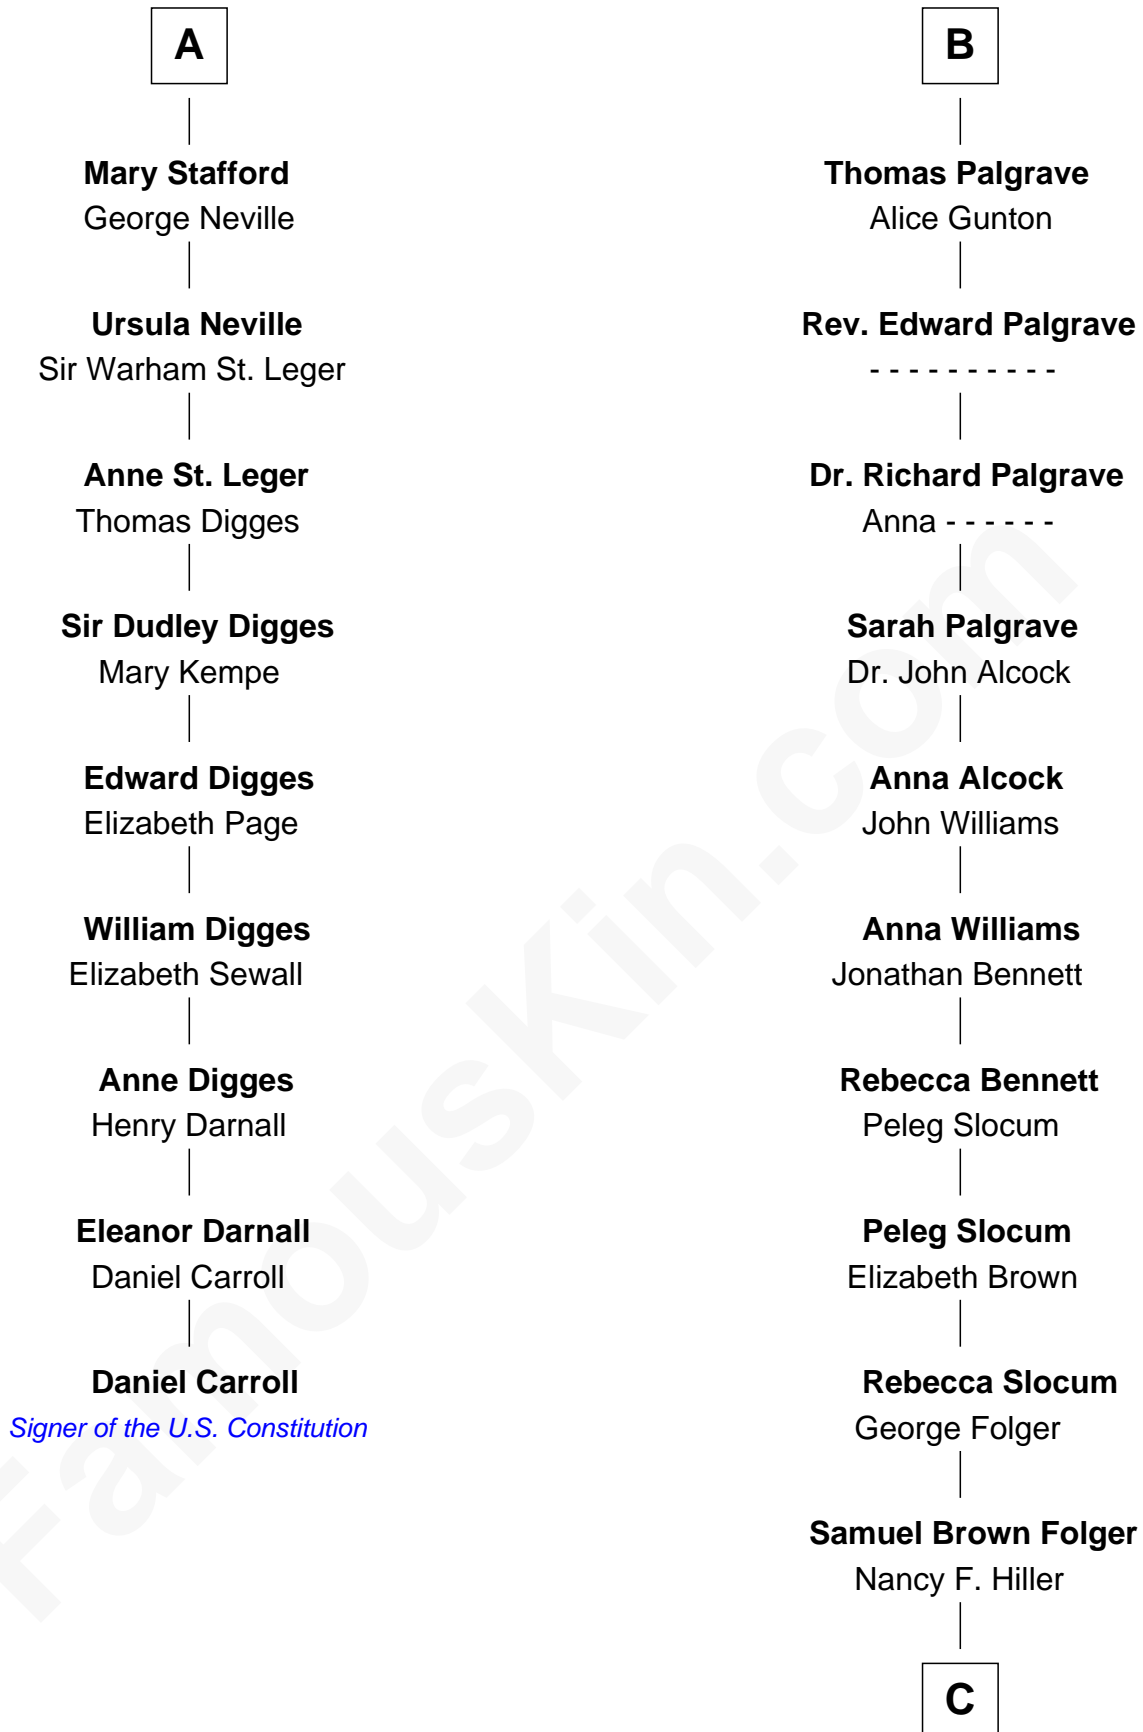

FamousKin.com

Relationship Chart of

Daniel Carroll

Signer of the U.S. Constitution

15th cousin 3 times removed of

Henry Clay Folger

Founder of Folger Shakespeare Library and Chairman of Standard Oil

Henry Plantagenet
Maud de Chaworth

Mary Plantagenet
Henry de Percy

Sir Henry Percy
Margaret de Neville

Sir Henry Percy
Elizabeth Mortimer

Sir Henry Percy
Eleanor Neville

Sir Henry Percy
Eleanor Poynings

Henry Percy
Maud Herbert

Eleanor Percy
Edward Stafford

A

Eleanor Plantagenet
Richard Fitzalan

Sir Richard Fitzalan
Elizabeth de Bohun

Elizabeth Fitzalan
Sir Robert Goushill

Elizabeth Goushill
Sir Robert Wingfield

Elizabeth Wingfield
Sir William Brandon

Eleanor Brandon
John Glemham

Anne Glemham
Henry Palgrave

B

C

Henry Clay Folger

Eliza Jane Clark

Henry Clay Folger

Chairman of Standard Oil

FamousKin.com