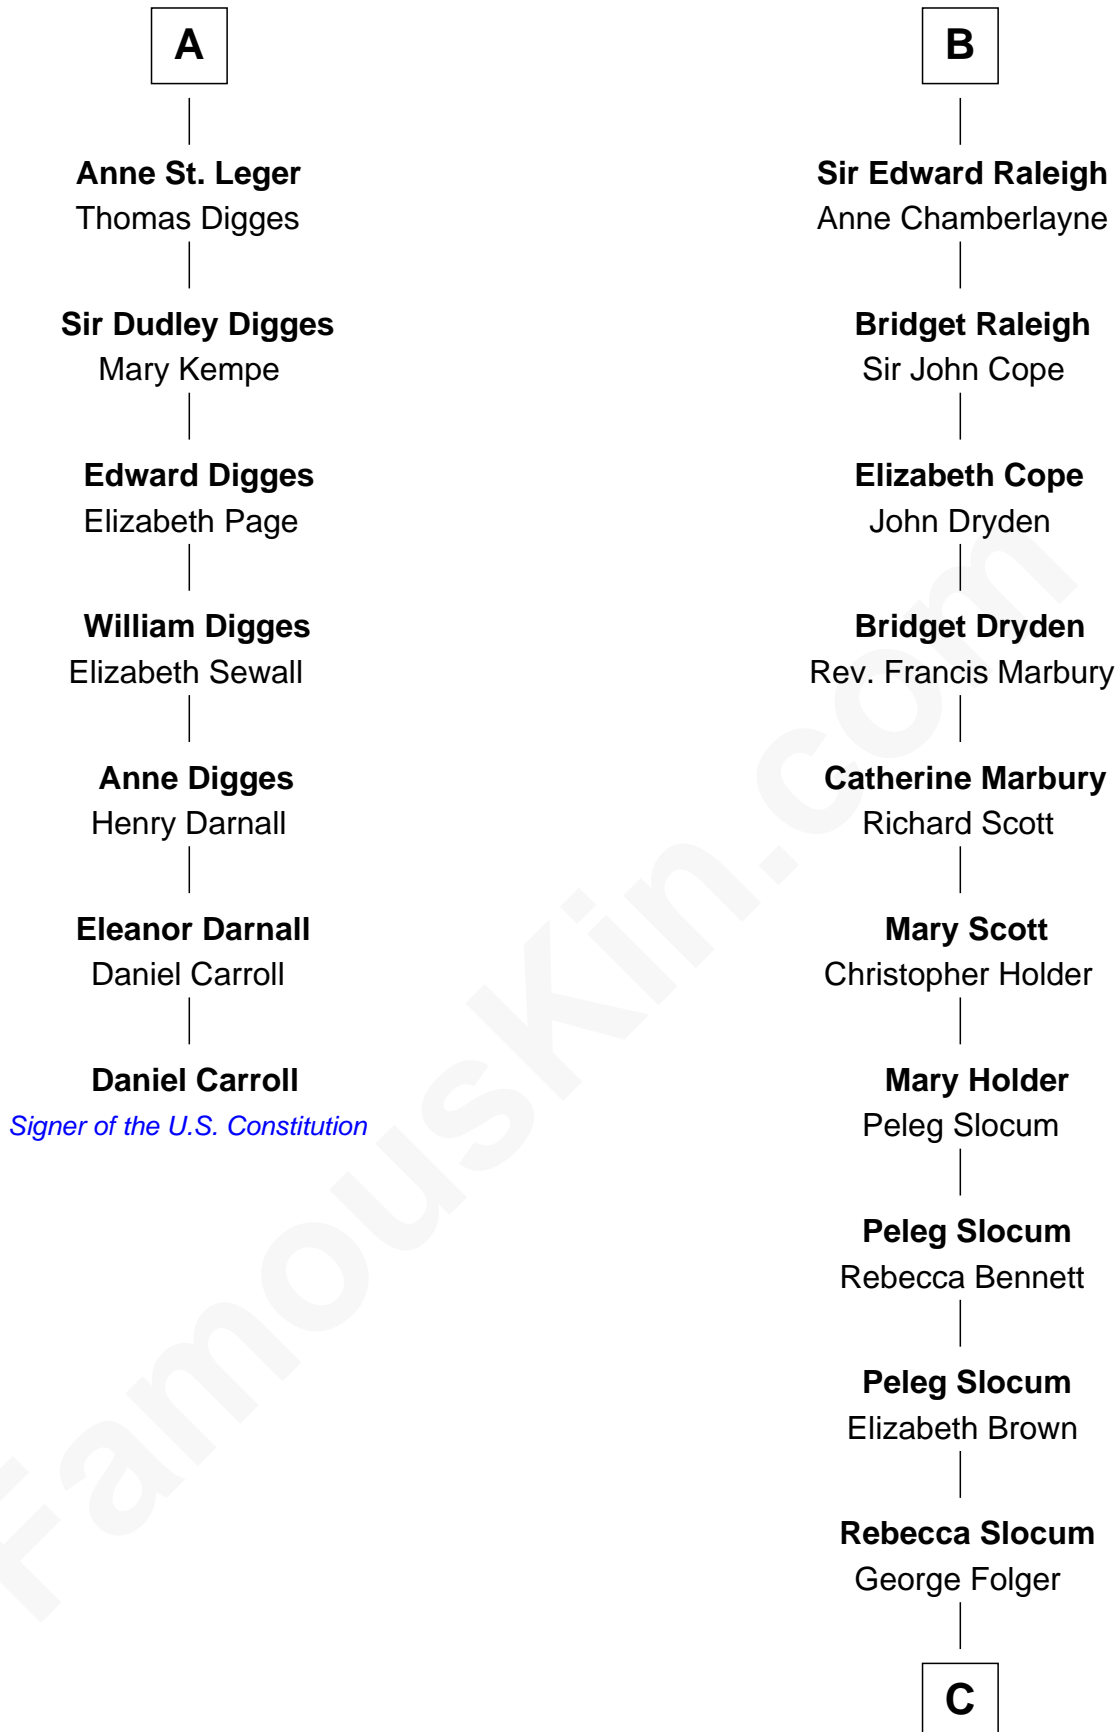

FamousKin.com

Relationship Chart of

Daniel Carroll

Signer of the U.S. Constitution

13th cousin 6 times removed of

Henry Clay Folger

Founder of Folger Shakespeare Library and Chairman of Standard Oil

Sir Hugh I de Audley

Iseult de Mortimer

C

Samuel Brown Folger

Nancy F. Hiller

Henry Clay Folger

Eliza Jane Clark

Henry Clay Folger

Chairman of Standard Oil