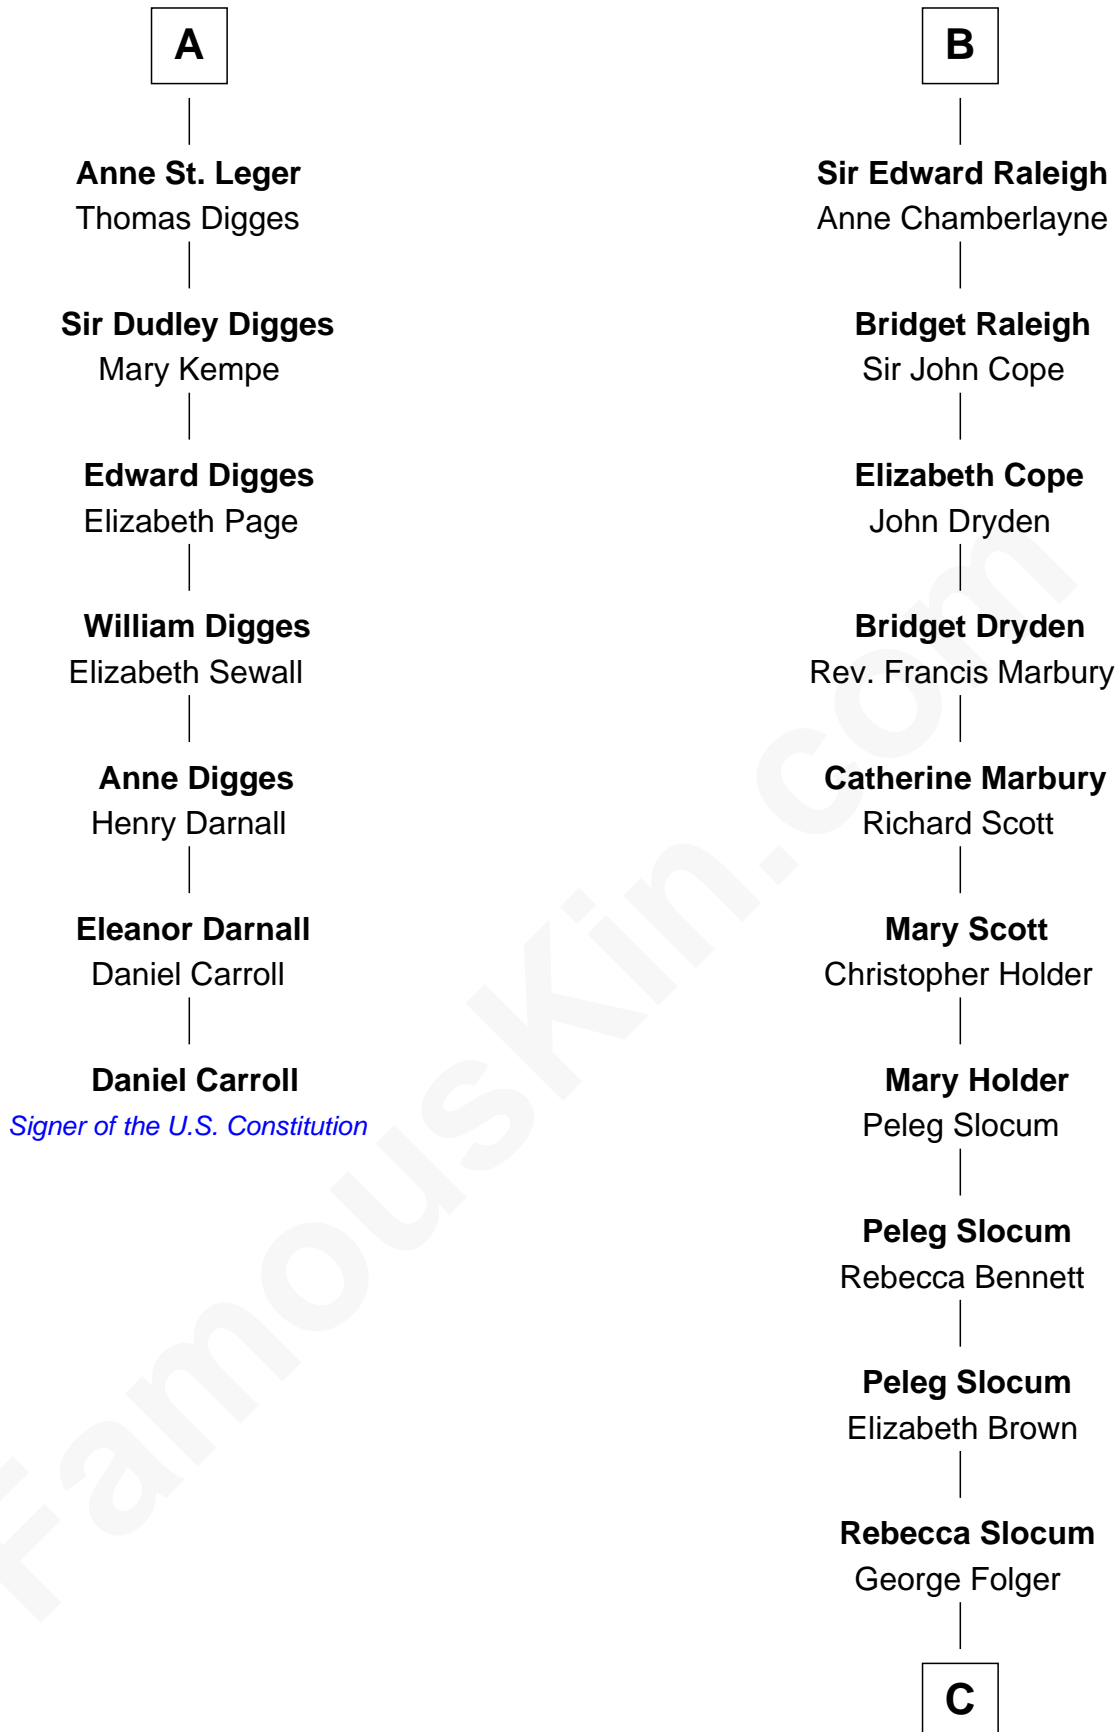

FamousKin.com

Relationship Chart of

Daniel Carroll

Signer of the U.S. Constitution

13th cousin 5 times removed of

J. A. Folger

Founder of Folger Coffee Company

Sir Hugh I de Audley

Iseult de Mortimer

C

Samuel Brown Folger

Nancy F. Hiller

J. A. Folger

Founder of Folger Coffee Co.

FamousKin.com