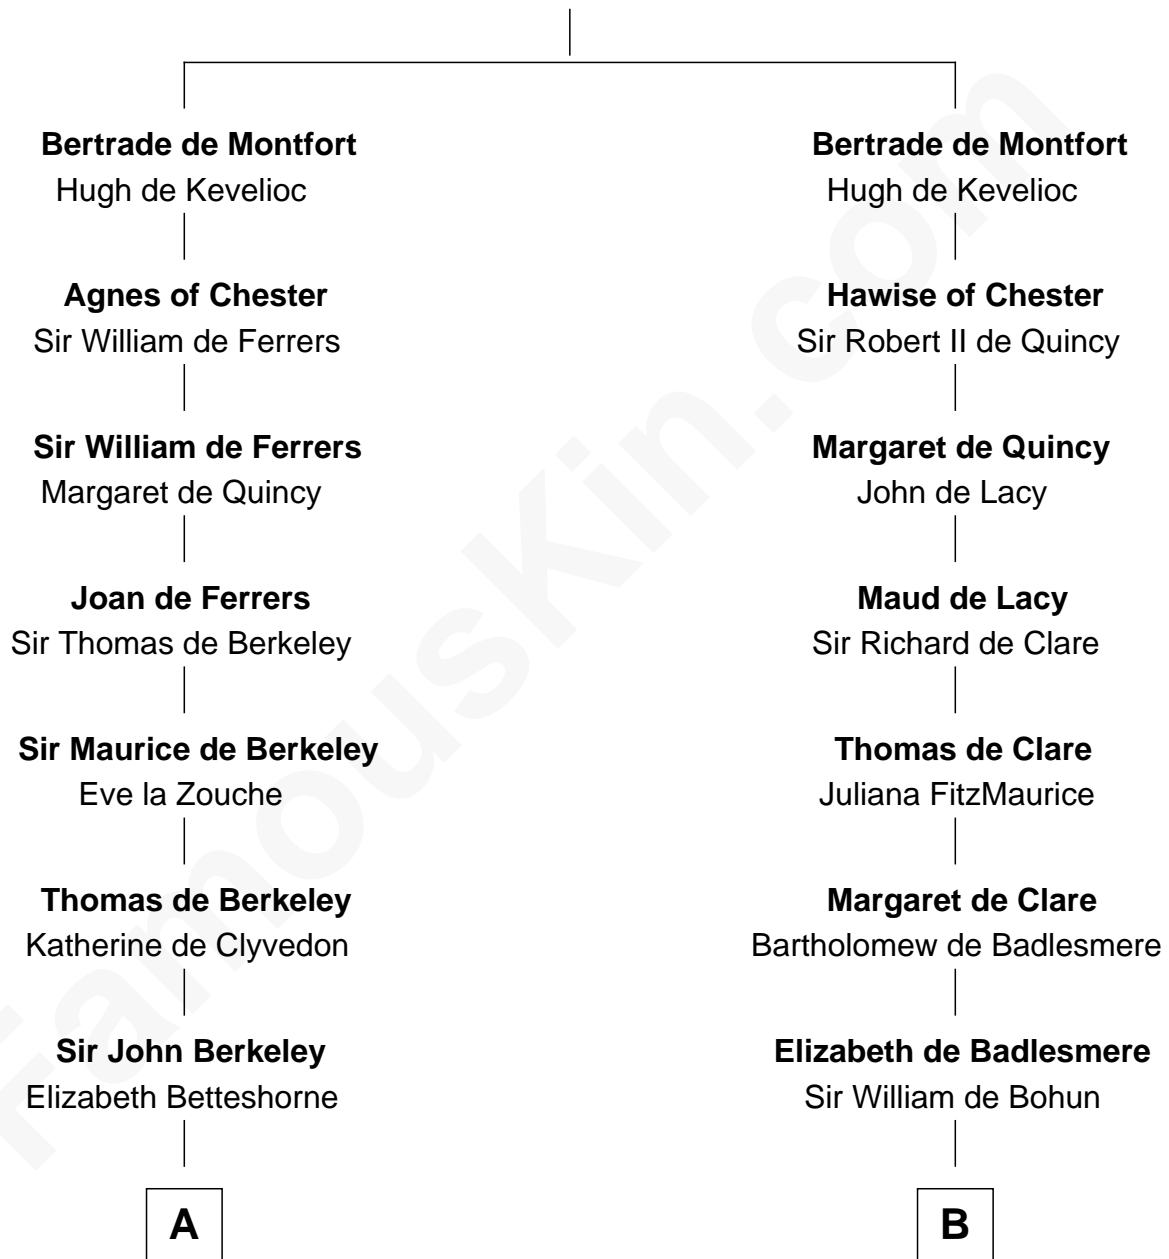

## Relationship Chart of

### Daniel Carroll

*Signer of the U.S. Constitution*

19th cousin 2 times removed of

### Eli Whitney

*Inventor of the Cotton Gin*

**Simon III de Montfort**

Maud - - - - -

**C**

**Anne Digges**  
Henry Darnall

**Eleanor Darnall**  
Daniel Carroll

**Daniel Carroll**  
*Signer of the U.S. Constitution*

**D**

**Benjamin Wellington**  
Elizabeth Sweetman

**Elizabeth Wellington**  
John Fay

**Benjamin Fay**  
Martha Miles

**Elizabeth Fay**  
Eli Whitney

**Eli Whitney**  
*Inventor of the Cotton Gin*

FamousKin.com