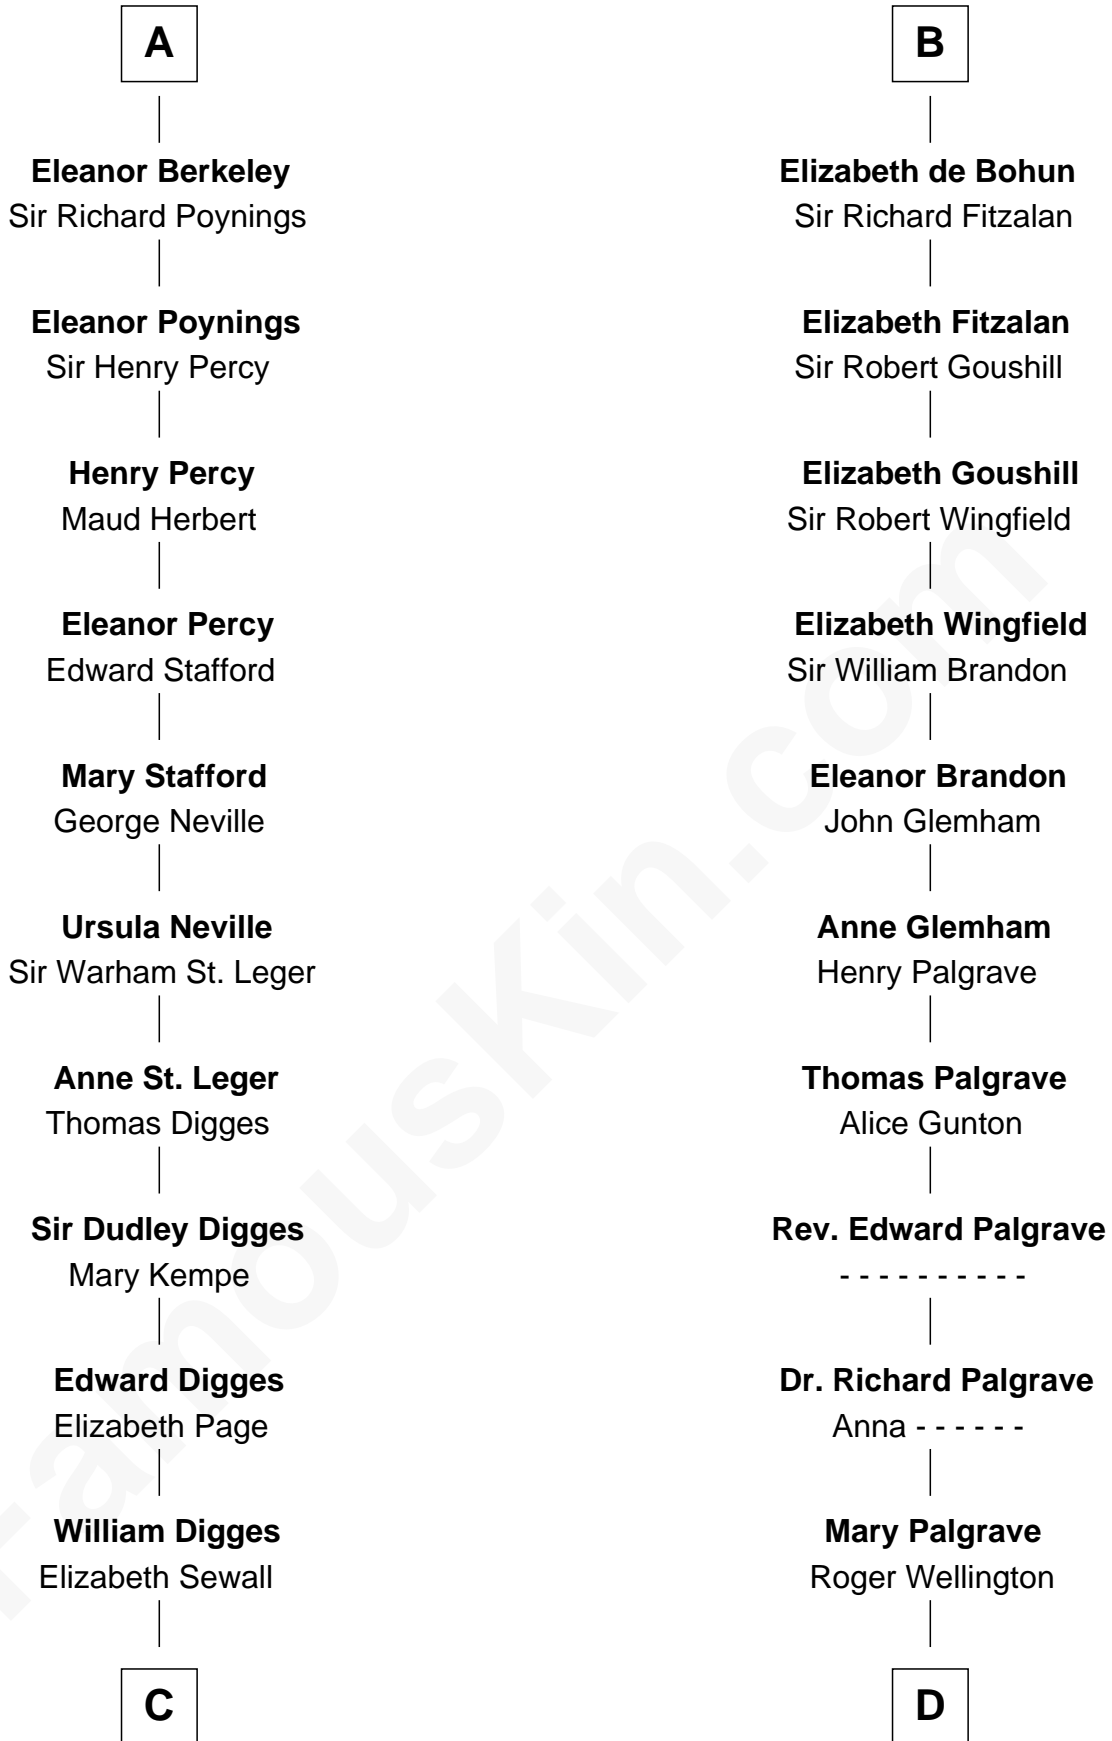

## Relationship Chart of

### Daniel Carroll

*Signer of the U.S. Constitution*

19th cousin 2 times removed of

### Eli Whitney

*Inventor of the Cotton Gin*

**Simon III de Montfort**

Maud - - - - -

**C**

**Anne Digges**  
Henry Darnall

**Eleanor Darnall**  
Daniel Carroll

**Daniel Carroll**  
*Signer of the U.S. Constitution*

**D**

**Benjamin Wellington**  
Elizabeth Sweetman

**Elizabeth Wellington**  
John Fay

**Benjamin Fay**  
Martha Miles

**Elizabeth Fay**  
Eli Whitney

**Eli Whitney**  
*Inventor of the Cotton Gin*

FamousKin.com