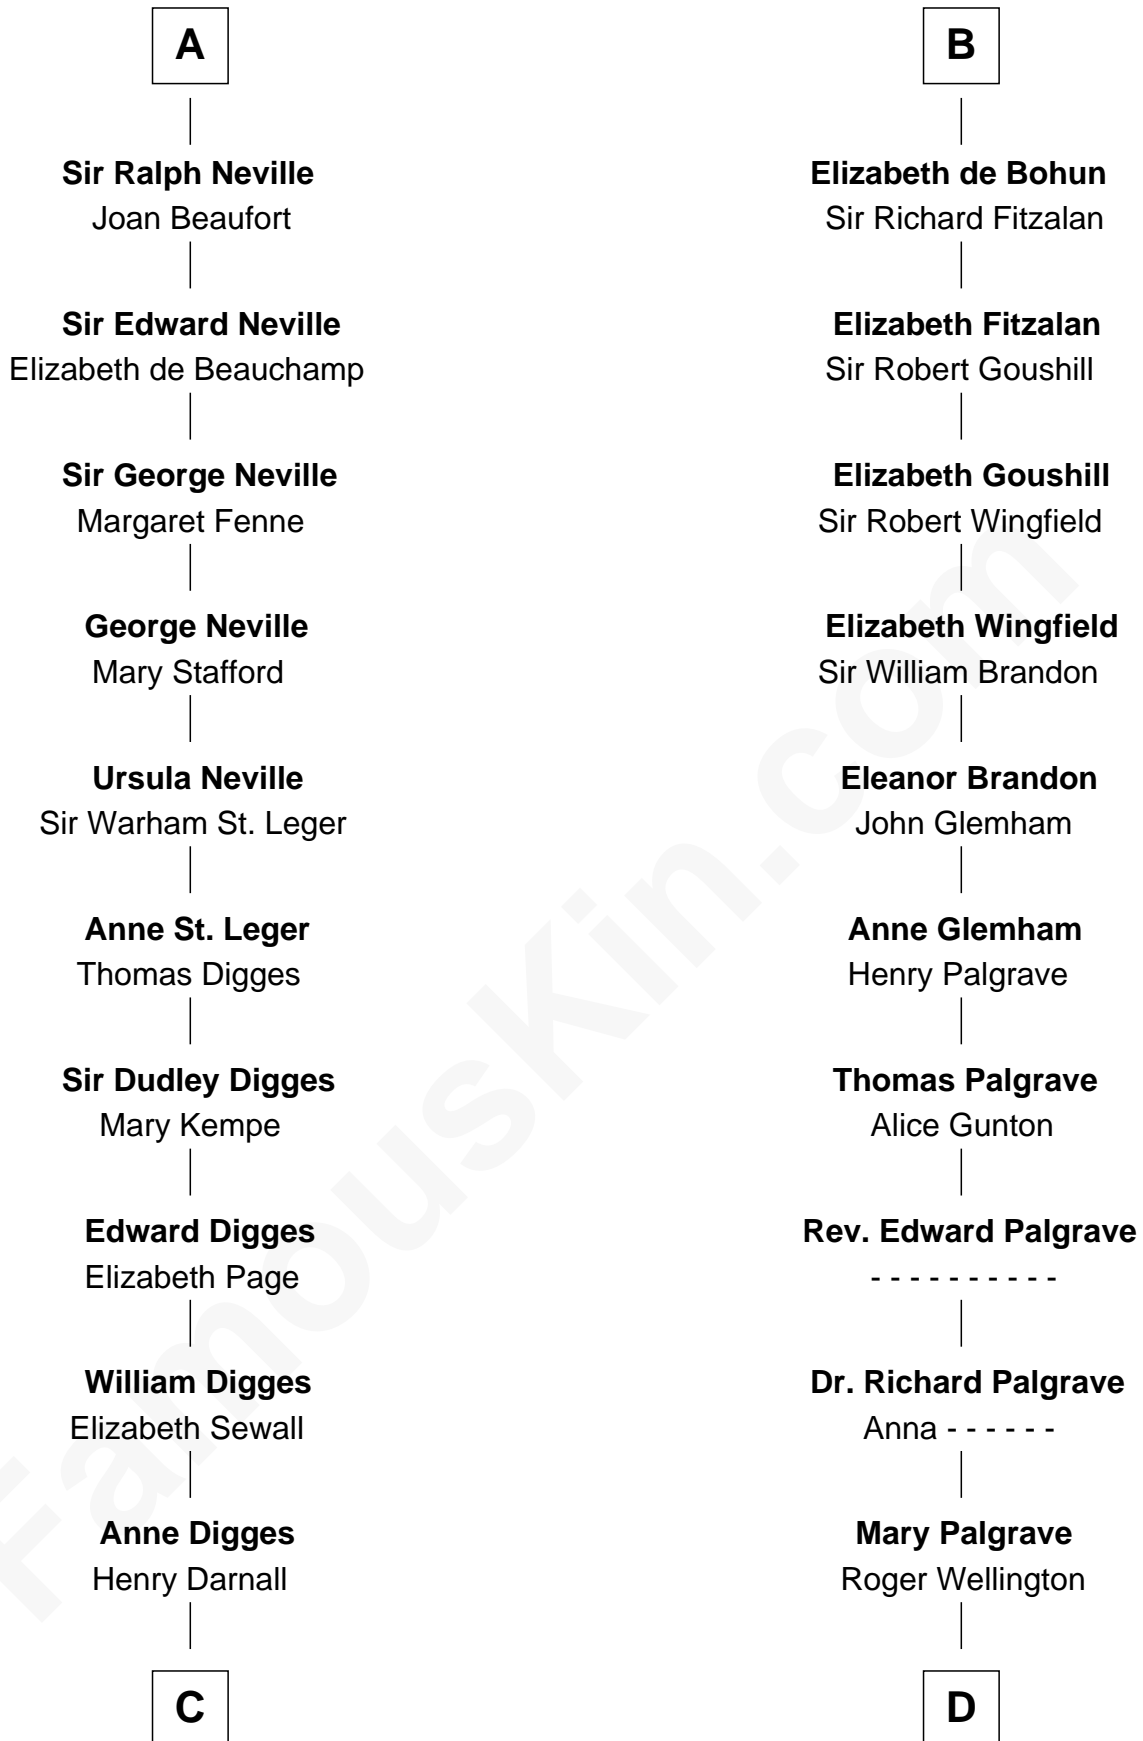

FamousKin.com Relationship Chart of

Daniel Carroll

Signer of the U.S. Constitution

18th cousin 3 times removed of

Eli Whitney

Inventor of the Cotton Gin

Sir Ranulf de Gernons

Maud of Gloucester

C

Eleanor Darnall

Daniel Carroll

Daniel Carroll

Signer of the U.S. Constitution

D

Benjamin Wellington

Elizabeth Sweetman

Elizabeth Wellington

John Fay

Benjamin Fay

Martha Miles

Elizabeth Fay

Eli Whitney

Eli Whitney

Inventor of the Cotton Gin