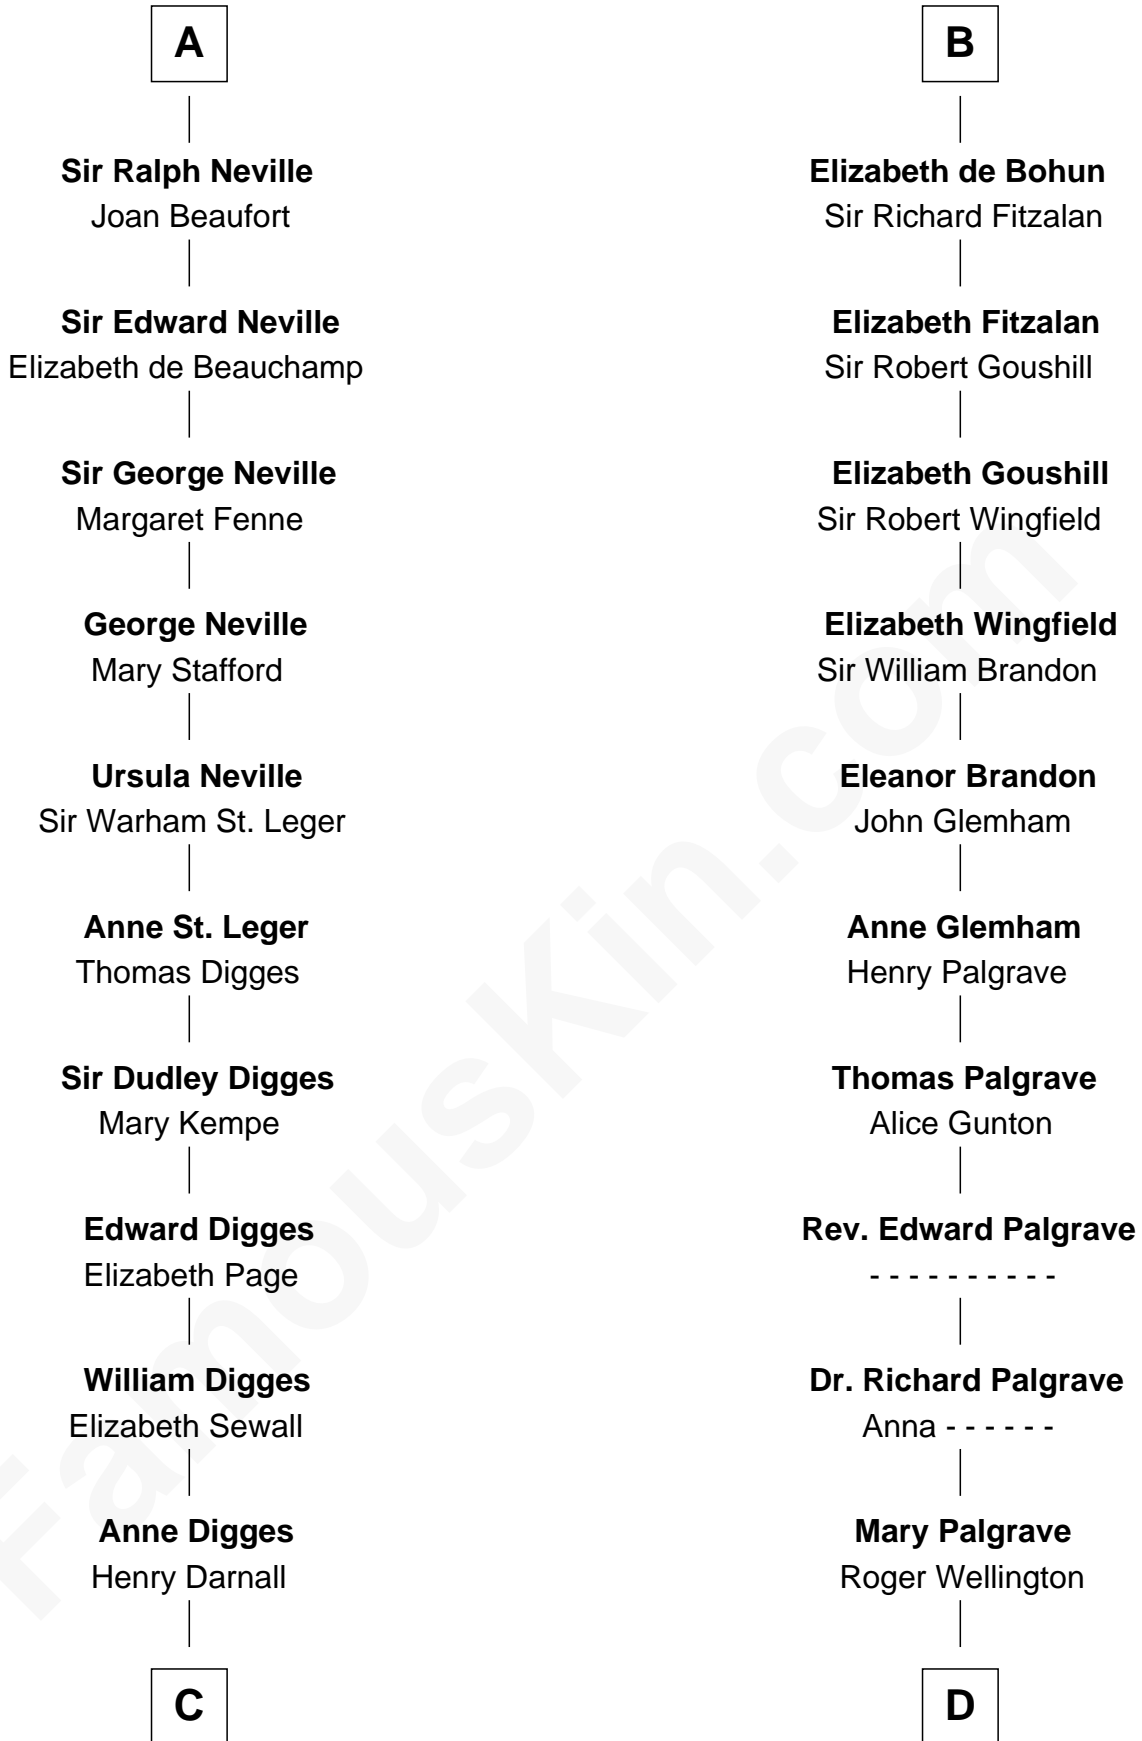

FamousKin.com Relationship Chart of

Daniel Carroll

Signer of the U.S. Constitution

18th cousin 3 times removed of

Eli Whitney

Inventor of the Cotton Gin

C

Eleanor Darnall

Daniel Carroll

Daniel Carroll

Signer of the U.S. Constitution

D

Benjamin Wellington

Elizabeth Sweetman

Elizabeth Wellington

John Fay

Benjamin Fay

Martha Miles

Elizabeth Fay

Eli Whitney

Eli Whitney

Inventor of the Cotton Gin

FamousKin.com