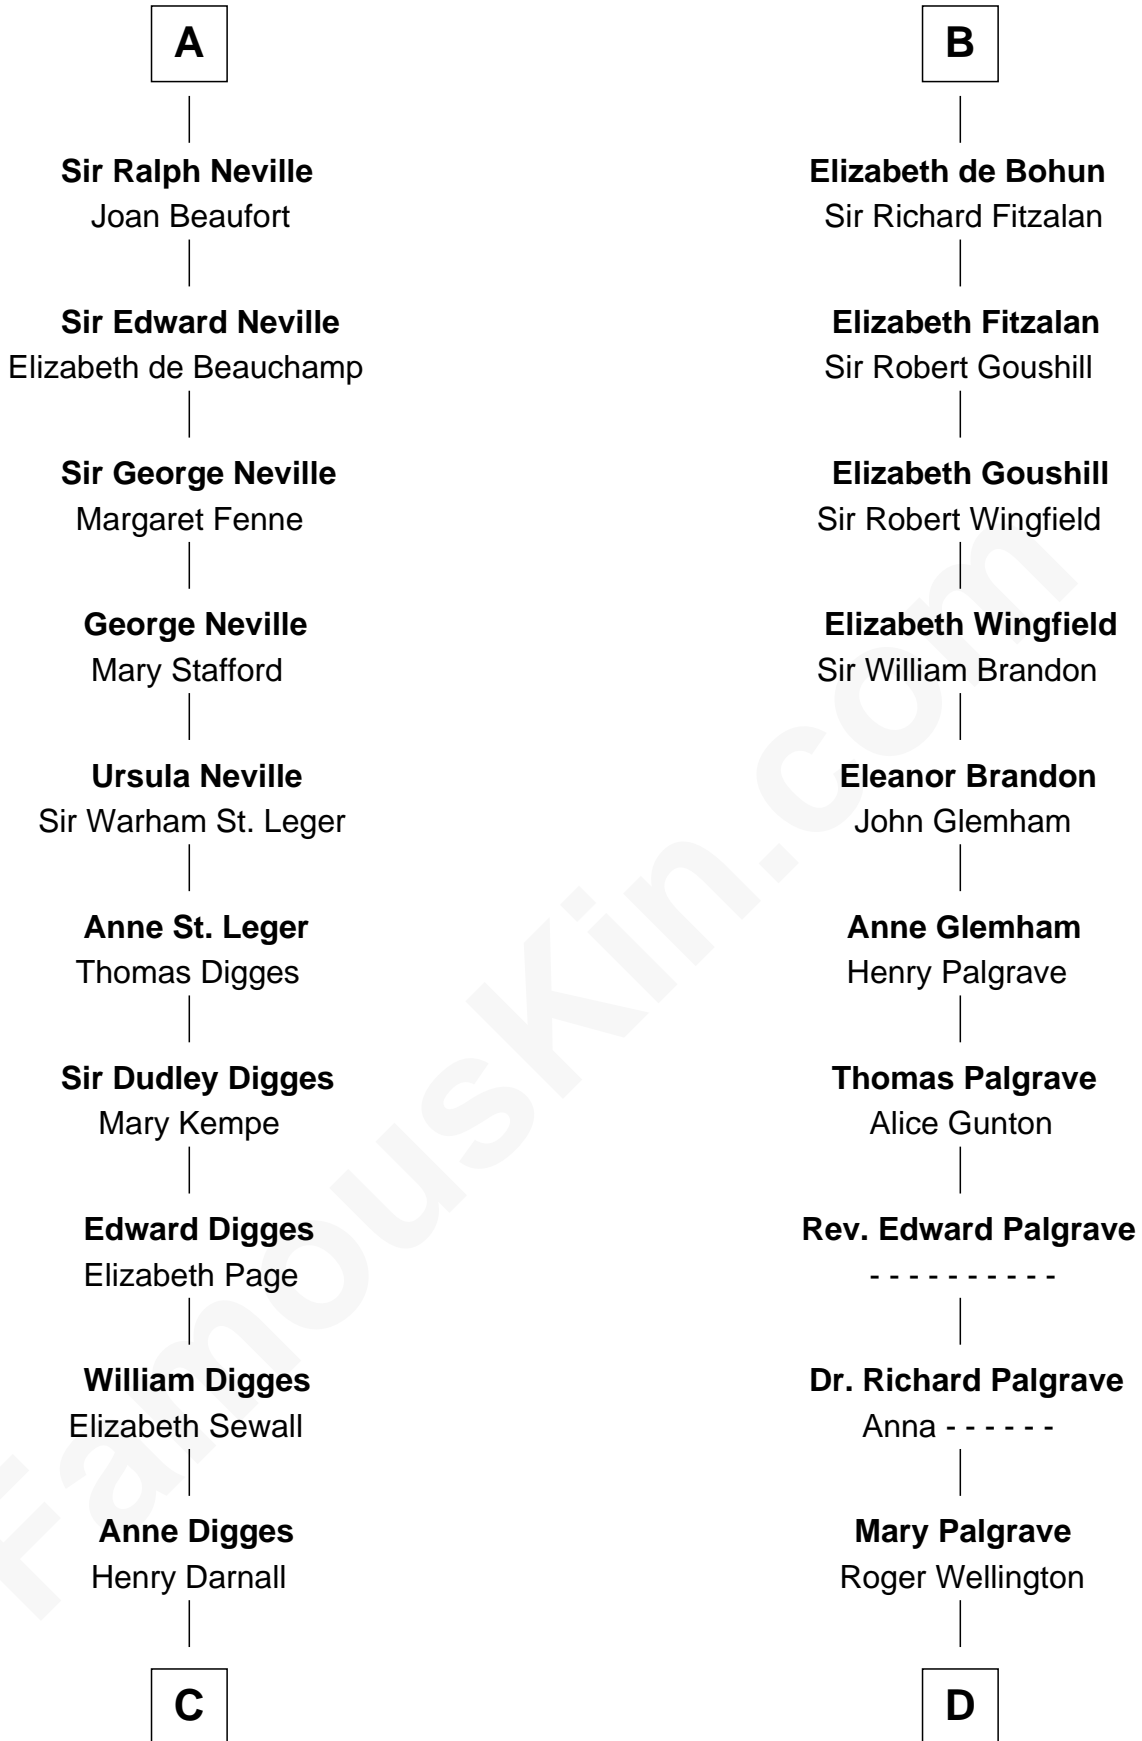

FamousKin.com Relationship Chart of

Daniel Carroll

Signer of the U.S. Constitution

18th cousin 3 times removed of

Eli Whitney

Inventor of the Cotton Gin

Robert de Quincy
Orabel FitzNess

Sir Saher IV de Quincy
Margaret de Beaumont

A

Sir Saher IV de Quincy
Margaret de Beaumont

Sir Robert II de Quincy
Hawise of Chester

Margaret de Quincy
John de Lacy

Maud de Lacy
Sir Richard de Clare

Thomas de Clare
Juliana FitzMaurice

Margaret de Clare
Bartholomew de Badlesmere

Elizabeth de Badlesmere
Sir William de Bohun

B

C

Eleanor Darnall

Daniel Carroll

Daniel Carroll

Signer of the U.S. Constitution

D