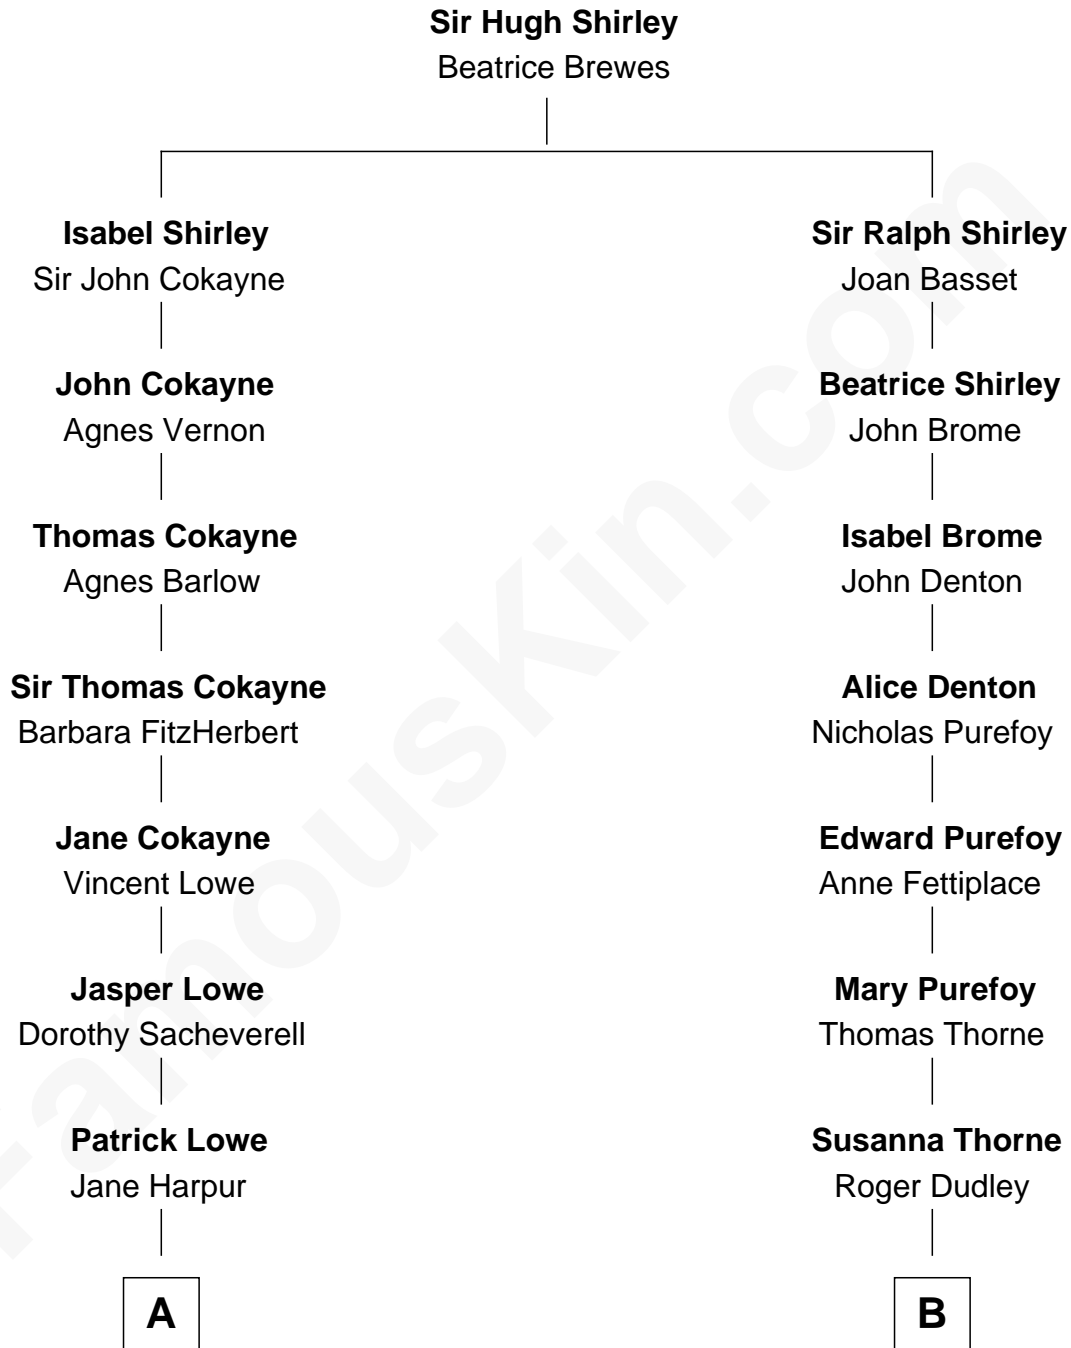

## Relationship Chart of

### Daniel Carroll

*Signer of the U.S. Constitution*

12th cousin 4 times removed of

### Dr. H. H. Holmes

*Serial Killer aka "Devil in the White City"*

**A**

**Vincent Lowe**  
Anne Cavendish

**Jane Lowe**  
Col. Henry Sewall

**Elizabeth Sewall**  
William Digges

**Anne Digges**  
Henry Darnall