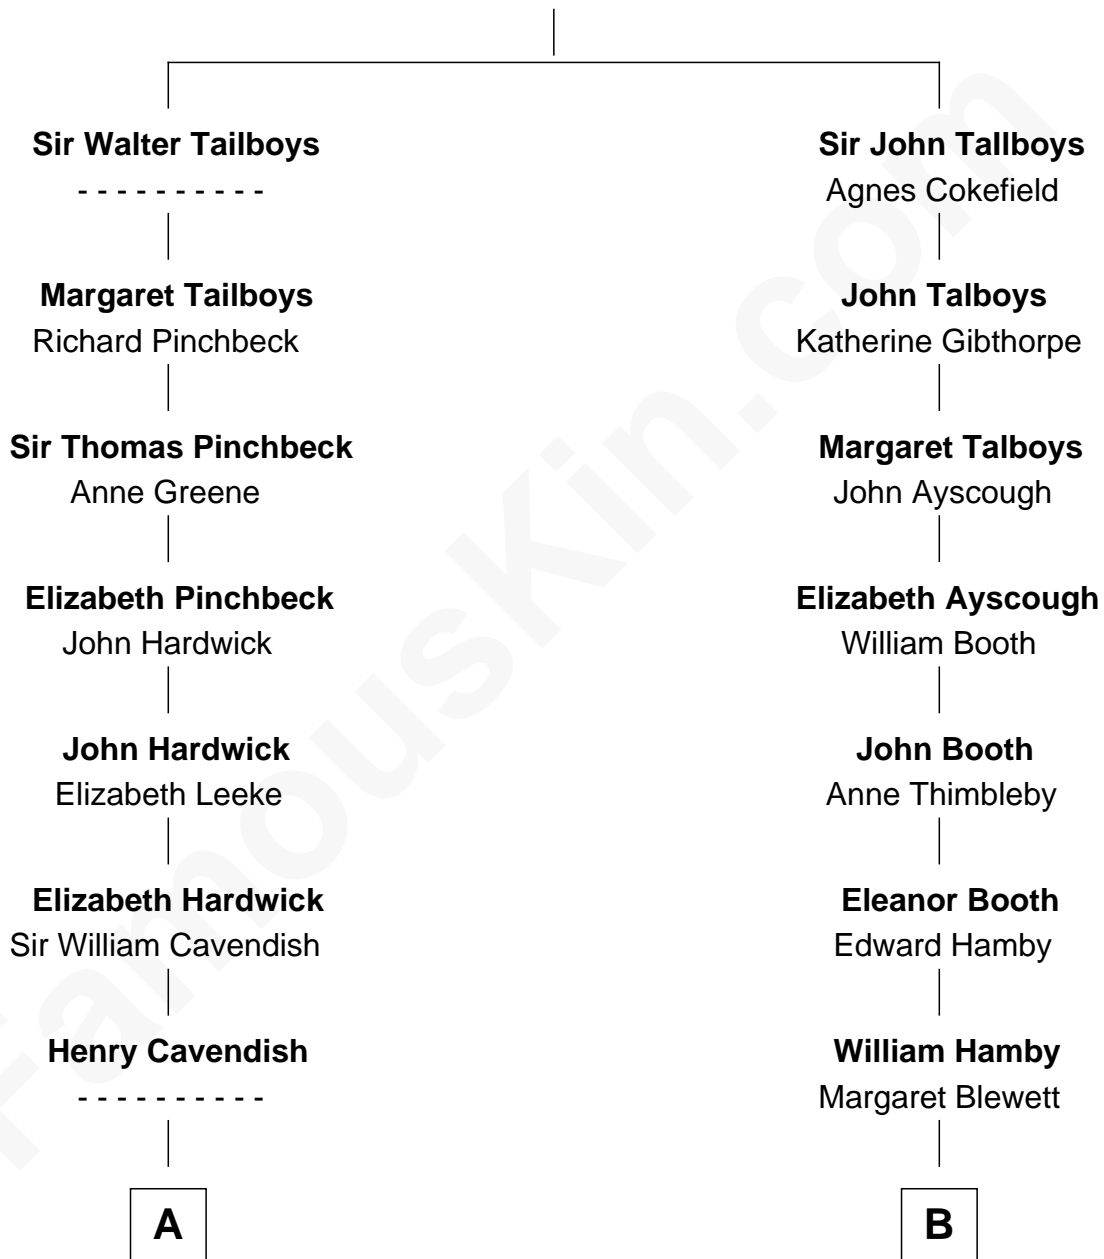

FamousKin.com Relationship Chart of

Daniel Carroll

Signer of the U.S. Constitution

12th cousin 4 times removed of

Franklin D. Roosevelt

32nd U.S. President

Sir Walter Tailboys

Margaret - - - - -

A

Anne Cavendish

Vincent Lowe

Jane Lowe

Col. Henry Sewall

Elizabeth Sewall

William Digges

Anne Digges