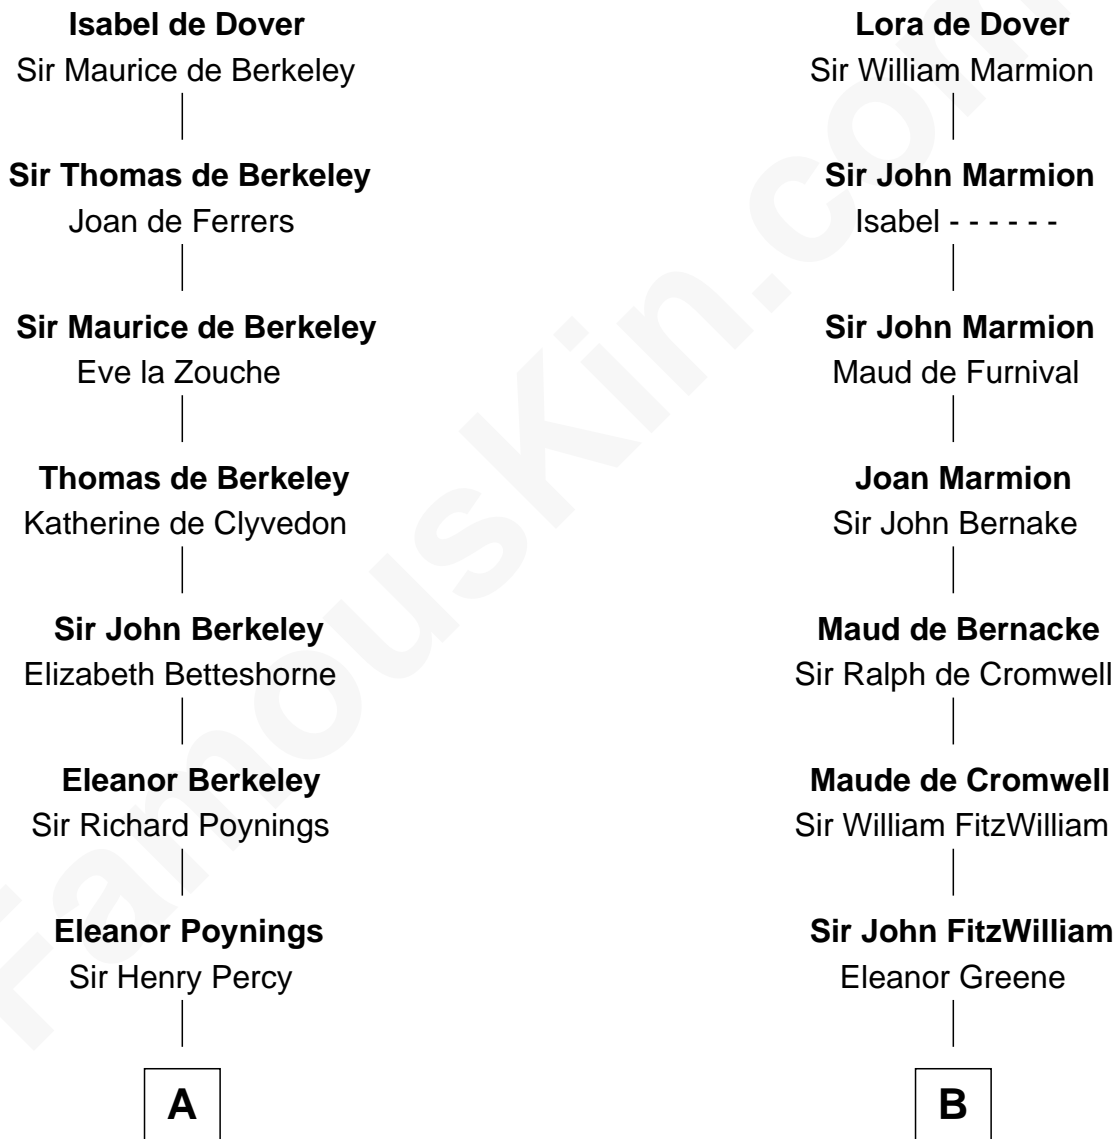

FamousKin.com Relationship Chart of

Daniel Carroll

Signer of the U.S. Constitution

17th cousin 4 times removed of

Franklin D. Roosevelt

32nd U.S. President

Sir Richard FitzRoy

Rose de Dover

C

Rebecca Smith

John Aspinwall

John Aspinwall

Susan Howland

Mary Rebecca Aspinwall

Isaac Daniel Roosevelt

James Roosevelt

Sara Delano

Franklin D. Roosevelt

32nd U.S. President