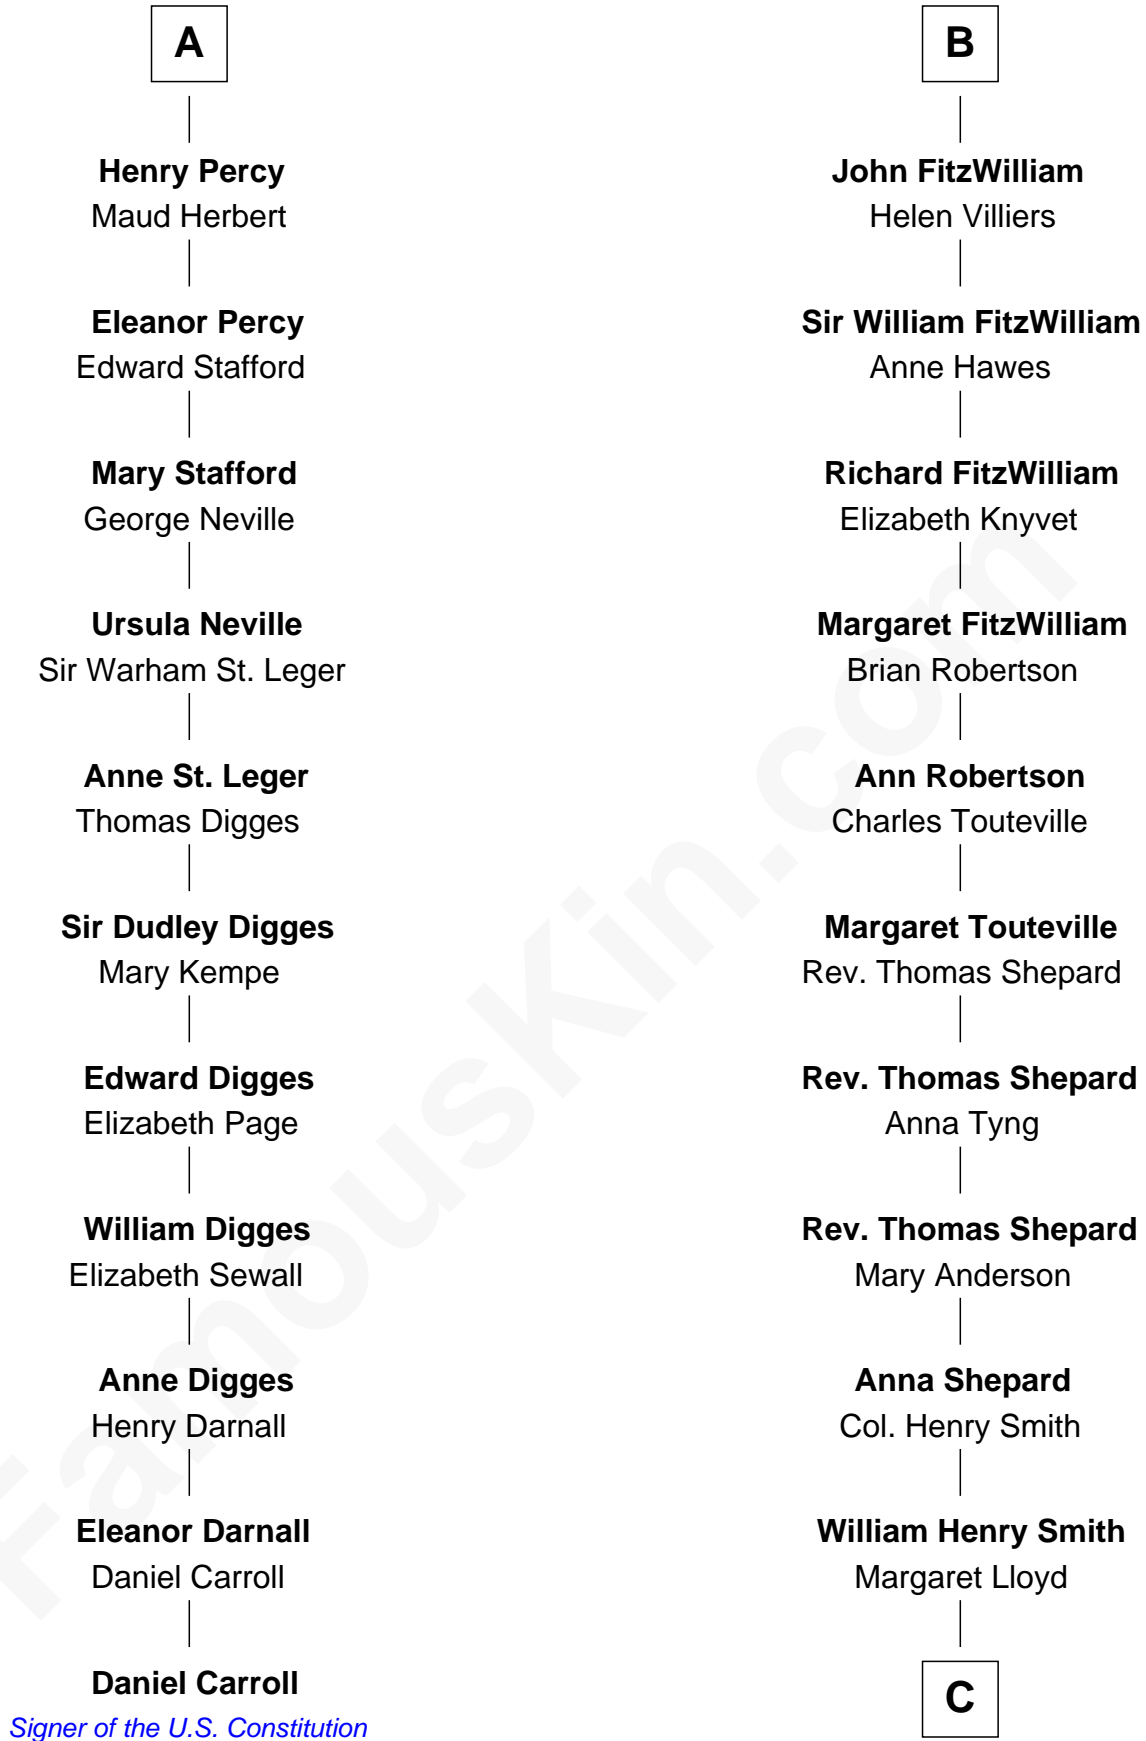

FamousKin.com Relationship Chart of

Daniel Carroll

Signer of the U.S. Constitution

17th cousin 4 times removed of

Franklin D. Roosevelt

32nd U.S. President

Sir Richard FitzRoy

Rose de Dover

C

Rebecca Smith

John Aspinwall

John Aspinwall

Susan Howland

Mary Rebecca Aspinwall

Isaac Daniel Roosevelt

James Roosevelt

Sara Delano

Franklin D. Roosevelt

32nd U.S. President