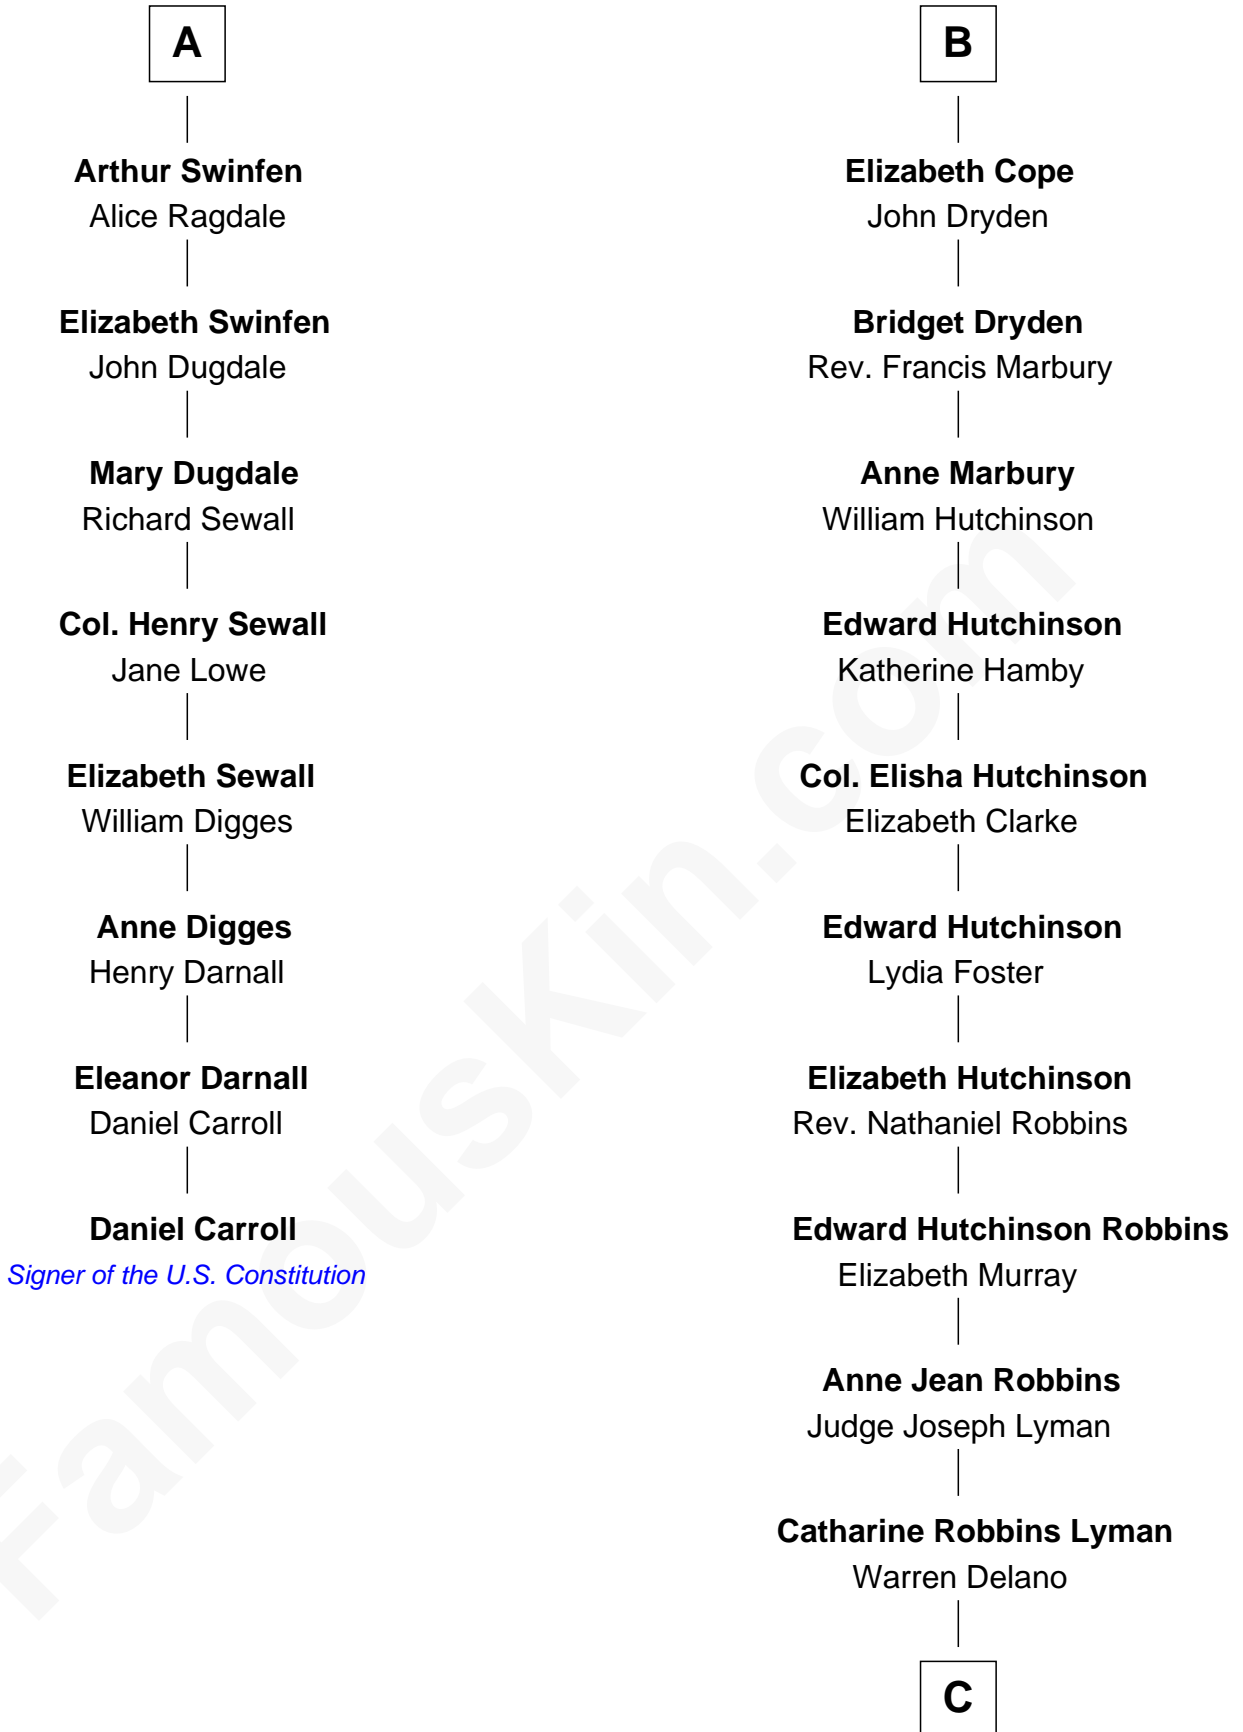

FamousKin.com Relationship Chart of

Daniel Carroll

Signer of the U.S. Constitution

14th cousin 4 times removed of

Franklin D. Roosevelt

32nd U.S. President

Ralph de Stafford

*with wife
Katherine de Hastang*

Margaret Verney

Sir Edward Raleigh

Anne Chamberlayne

Bridget Raleigh

Sir John Cope

B

C

|
Sara Delano
James Roosevelt