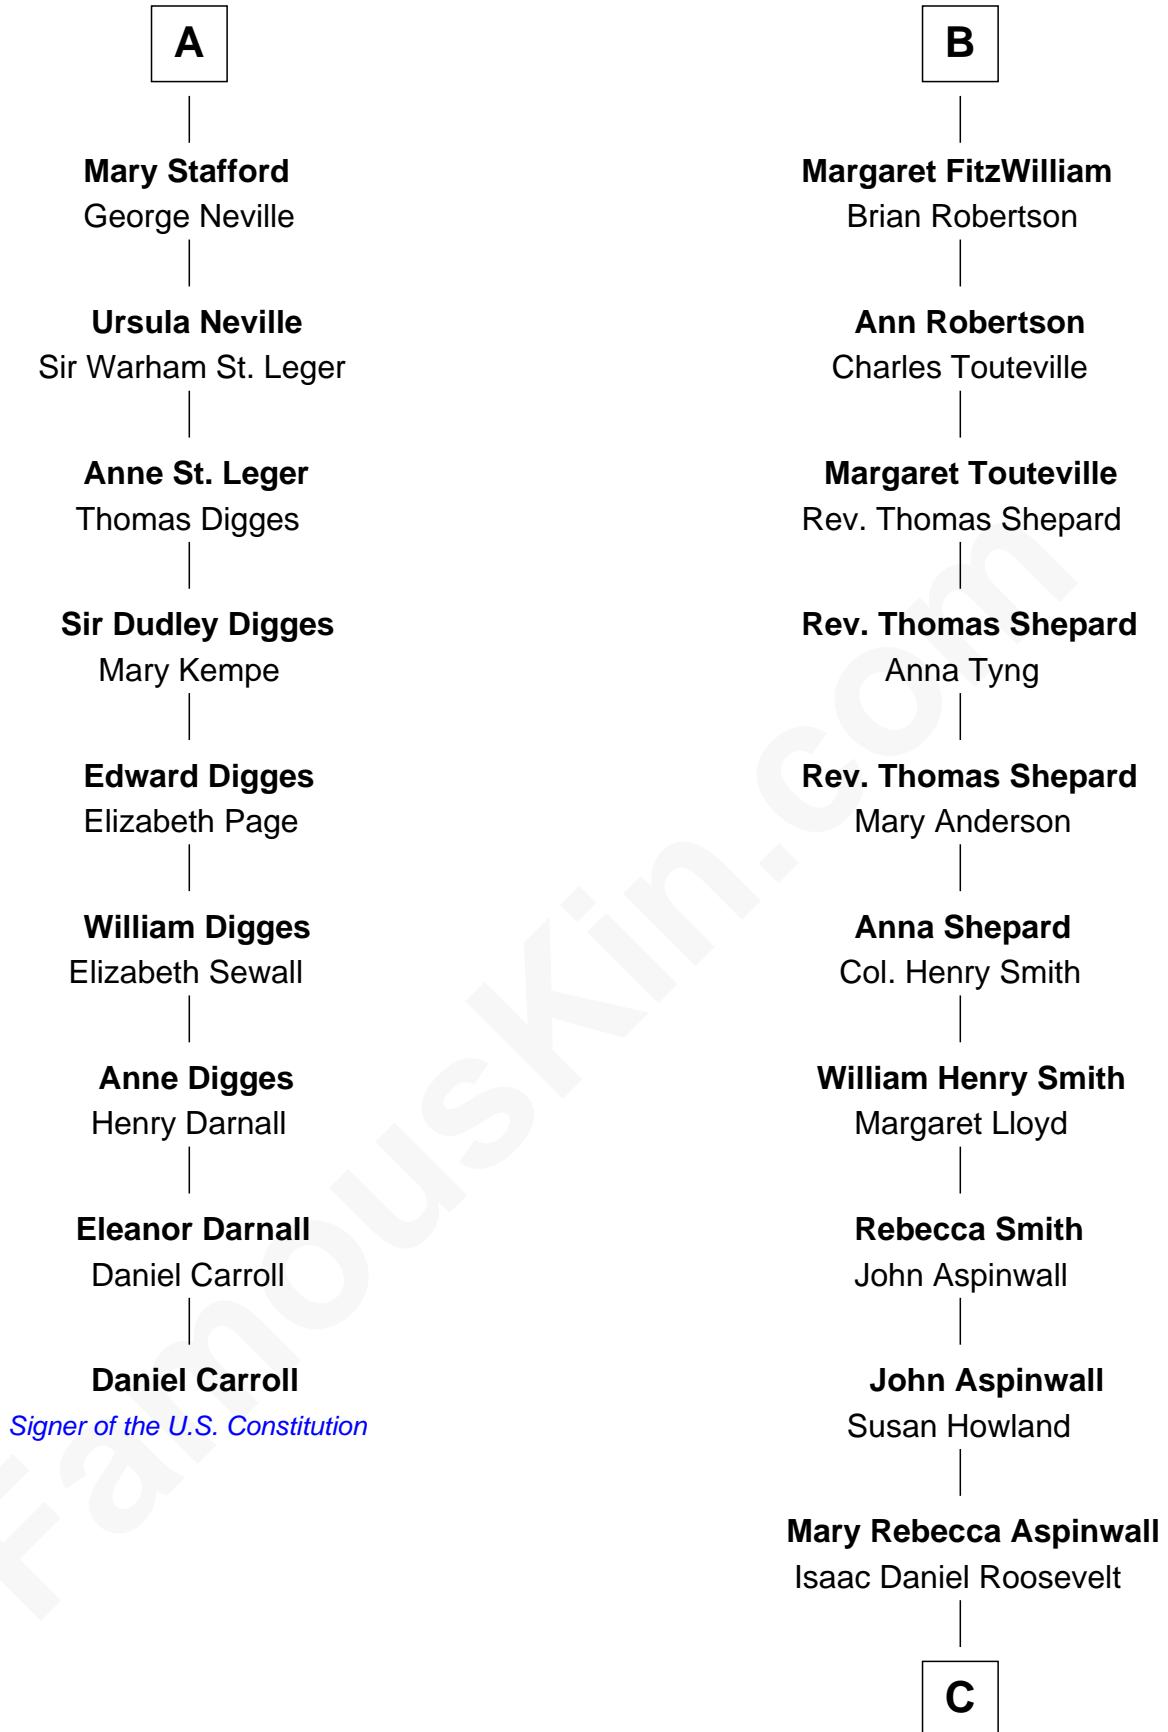

FamousKin.com Relationship Chart of

Daniel Carroll

Signer of the U.S. Constitution

15th cousin 3 times removed of

Franklin D. Roosevelt

32nd U.S. President

Eudo la Zouche
Milicent de Cantilupe

Eve la Zouche
Sir Maurice de Berkeley

Thomas de Berkeley
Katherine de Clyvedon

Sir John Berkeley
Elizabeth Betteshorne

Eleanor Berkeley
Sir Richard Poynings

Eleanor Poynings
Sir Henry Percy

Henry Percy
Maud Herbert

Eleanor Percy
Edward Stafford

A

Lucy Zouche
Thomas de Greene

Sir Henry Greene
Katherine Drayton

Sir Henry de Greene
Matilda de Mauduit

Eleanor Greene
Sir John FitzWilliam

John FitzWilliam
Helen Villiers

Sir William FitzWilliam
Anne Hawes

Richard FitzWilliam
Elizabeth Knyvet

B

C

|
James Roosevelt

Sara Delano

|
Franklin D. Roosevelt

32nd U.S. President

FamousKin.com