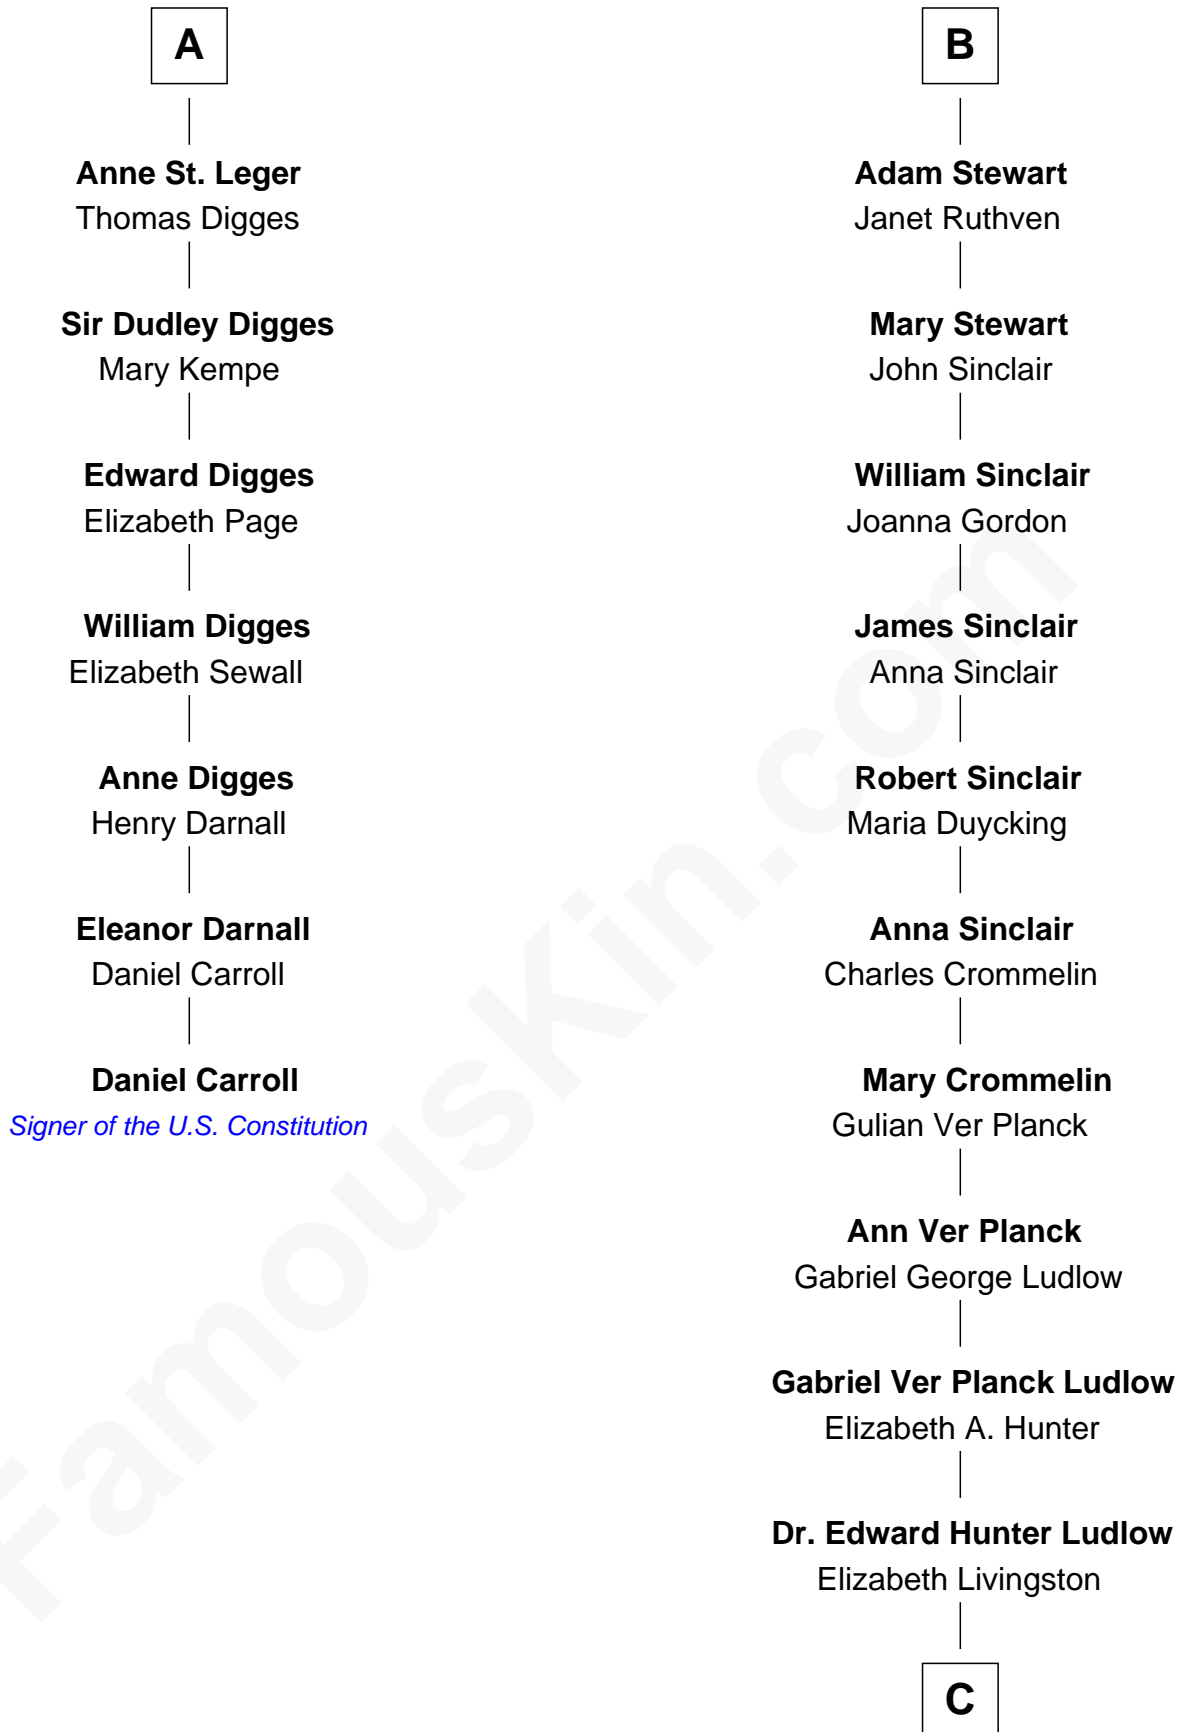

## Relationship Chart of

### Daniel Carroll

*Signer of the U.S. Constitution*

13th cousin 6 times removed of

### Eleanor Roosevelt

*First Lady of President Franklin D. Roosevelt*

**C**

|  
**Mary Livingston Ludlow**

Valentine Gill Hall

|  
**Anna Rebecca Hall**

Elliott Roosevelt

|  
**Eleanor Roosevelt**

*First Lady of Franklin Roosevelt*

FamousKin.com