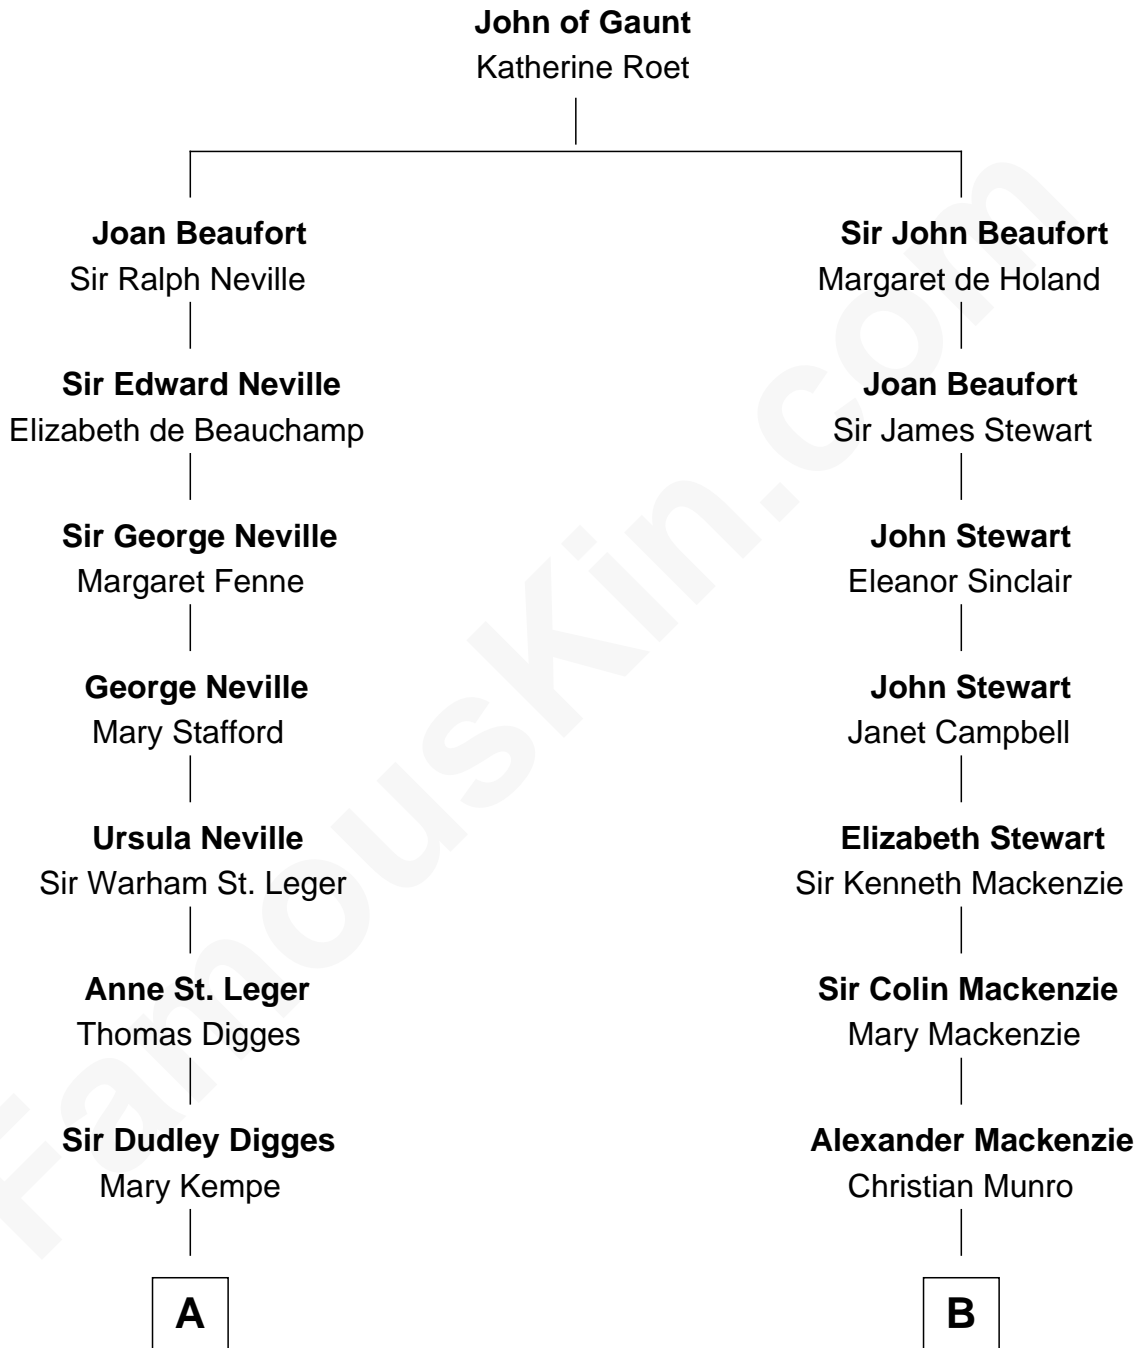

FamousKin.com

Relationship Chart of

Daniel Carroll

Signer of the U.S. Constitution

11th cousin 5 times removed of

Eleanor Roosevelt

First Lady of President Franklin D. Roosevelt

A

Edward Digges
Elizabeth Page

William Digges
Elizabeth Sewall

Anne Digges
Henry Darnall

Eleanor Darnall
Daniel Carroll

Daniel Carroll
Signer of the U.S. Constitution

B

Sir Kenneth Mackenzie
Jean Chisholm

Jean Mackenzie
Alexander Baillie

Eleanor Roosevelt
First Lady of Franklin Roosevelt