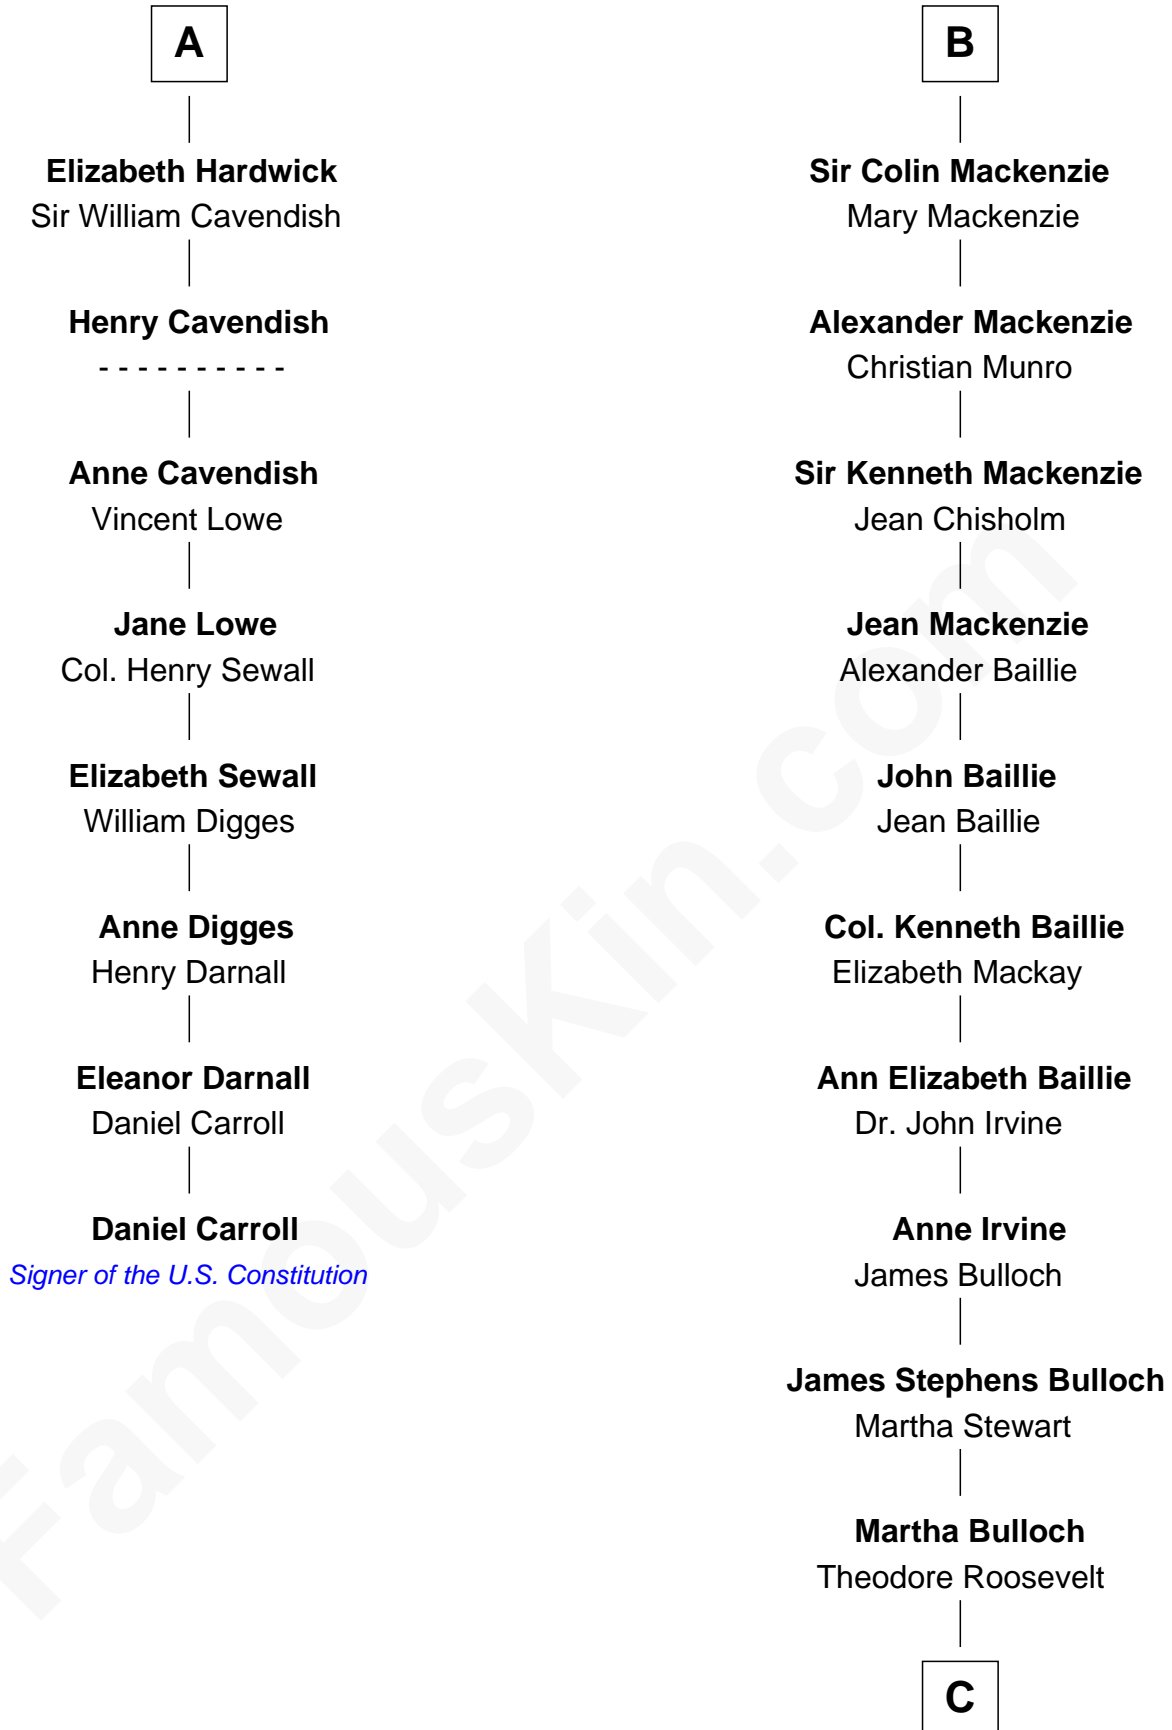

FamousKin.com Relationship Chart of

Daniel Carroll

Signer of the U.S. Constitution

14th cousin 4 times removed of

Eleanor Roosevelt

First Lady of President Franklin D. Roosevelt

Edmund Fitzalan

Alice de Warenne

C

Elliott Roosevelt
Anna Rebecca Hall

Eleanor Roosevelt
First Lady of Franklin Roosevelt

FamousKin.com