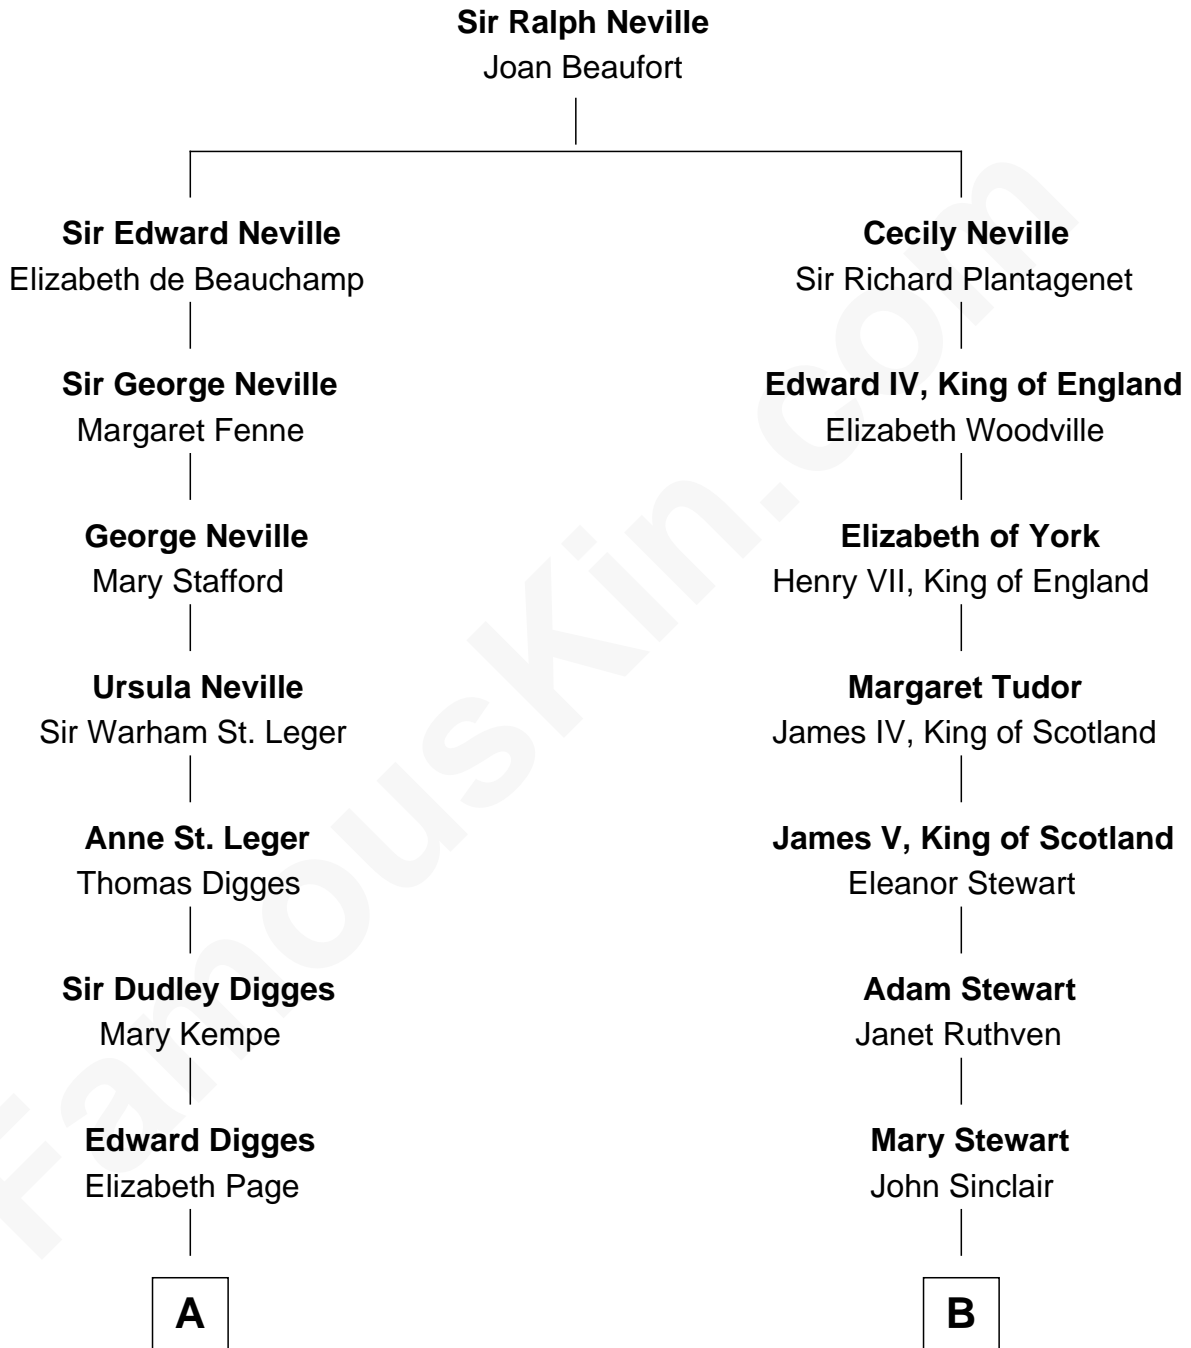

FamousKin.com

Relationship Chart of

Daniel Carroll

Signer of the U.S. Constitution

10th cousin 7 times removed of

Eleanor Roosevelt

First Lady of President Franklin D. Roosevelt

A

William Digges
Elizabeth Sewall

Anne Digges
Henry Darnall

Eleanor Darnall
Daniel Carroll

Daniel Carroll
Signer of the U.S. Constitution

B

William Sinclair
Joanna Gordon

James Sinclair
Anna Sinclair

Robert Sinclair
Maria Duycking