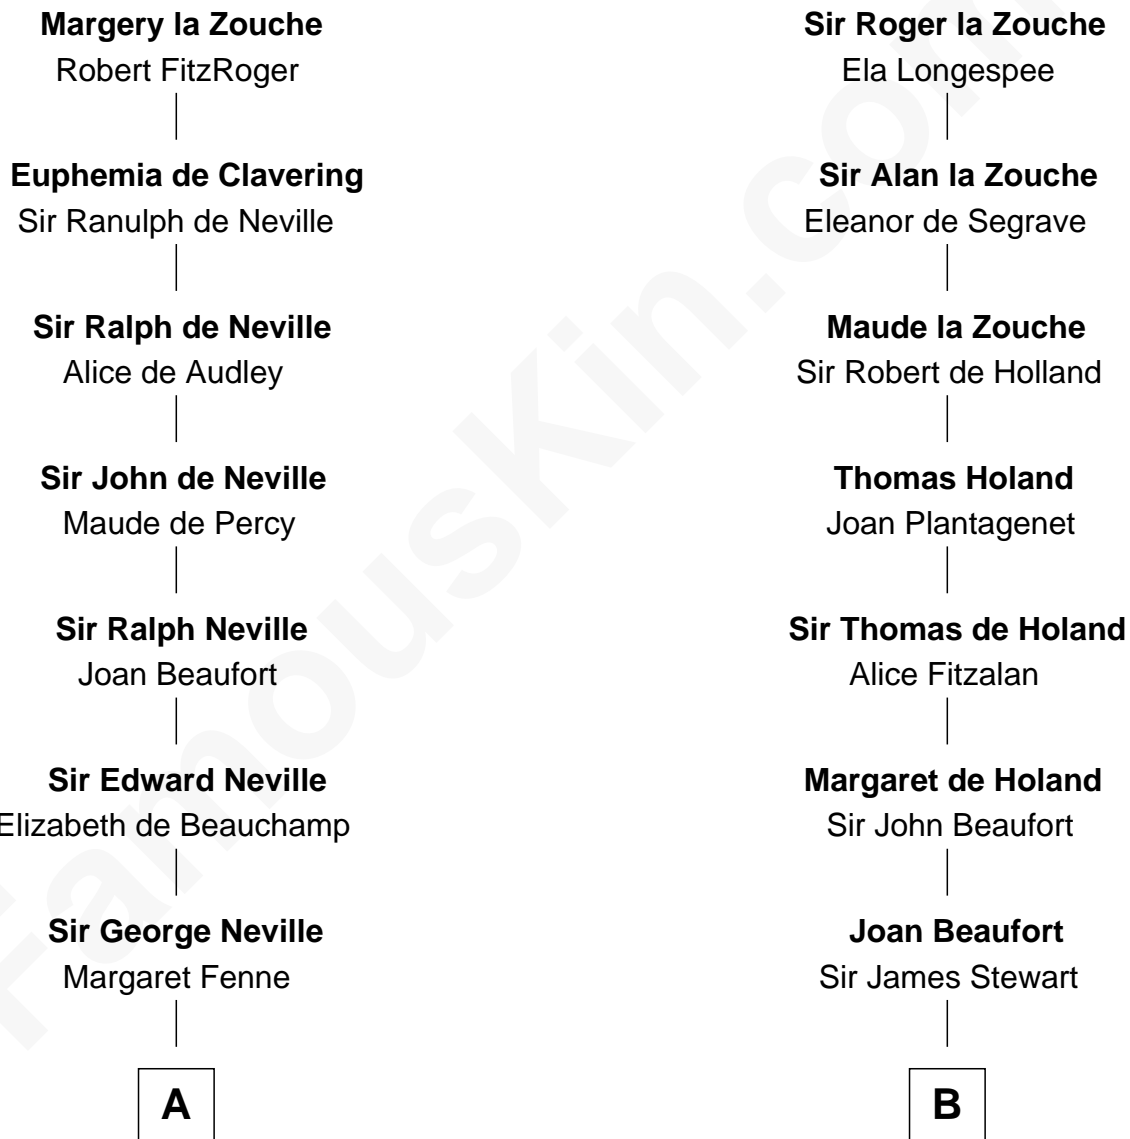

FamousKin.com Relationship Chart of

Daniel Carroll

Signer of the U.S. Constitution

15th cousin 5 times removed of

Theodore Roosevelt

26th U.S. President

Alan la Zouche

Ellen de Quincy

C

Anne Irvine

James Bulloch

James Stephens Bulloch

Martha Stewart

Martha Bulloch

Theodore Roosevelt

Theodore Roosevelt

26th U.S. President

FamousKin.com