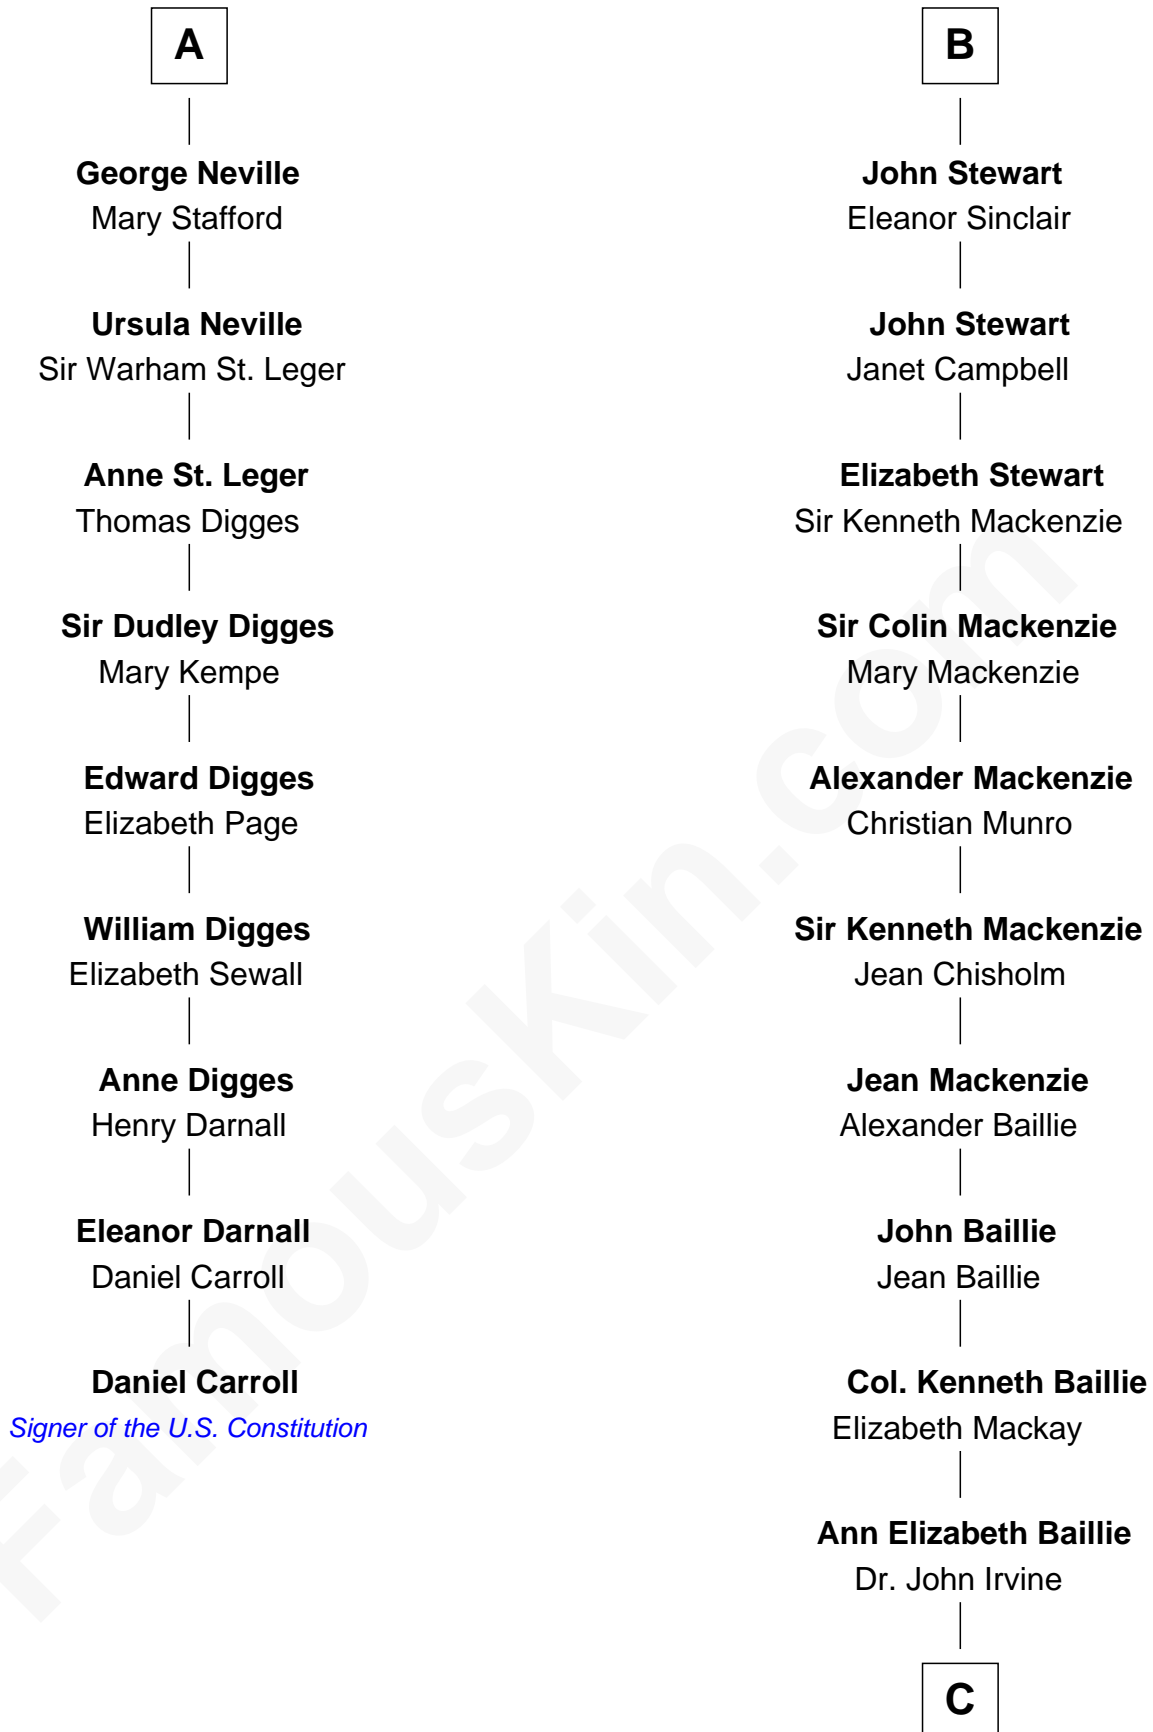

FamousKin.com Relationship Chart of

Daniel Carroll

Signer of the U.S. Constitution

15th cousin 5 times removed of

Theodore Roosevelt

26th U.S. President

Alan la Zouche

Ellen de Quincy

C

Anne Irvine

James Bulloch

James Stephens Bulloch

Martha Stewart

Martha Bulloch

Theodore Roosevelt

Theodore Roosevelt

26th U.S. President

FamousKin.com