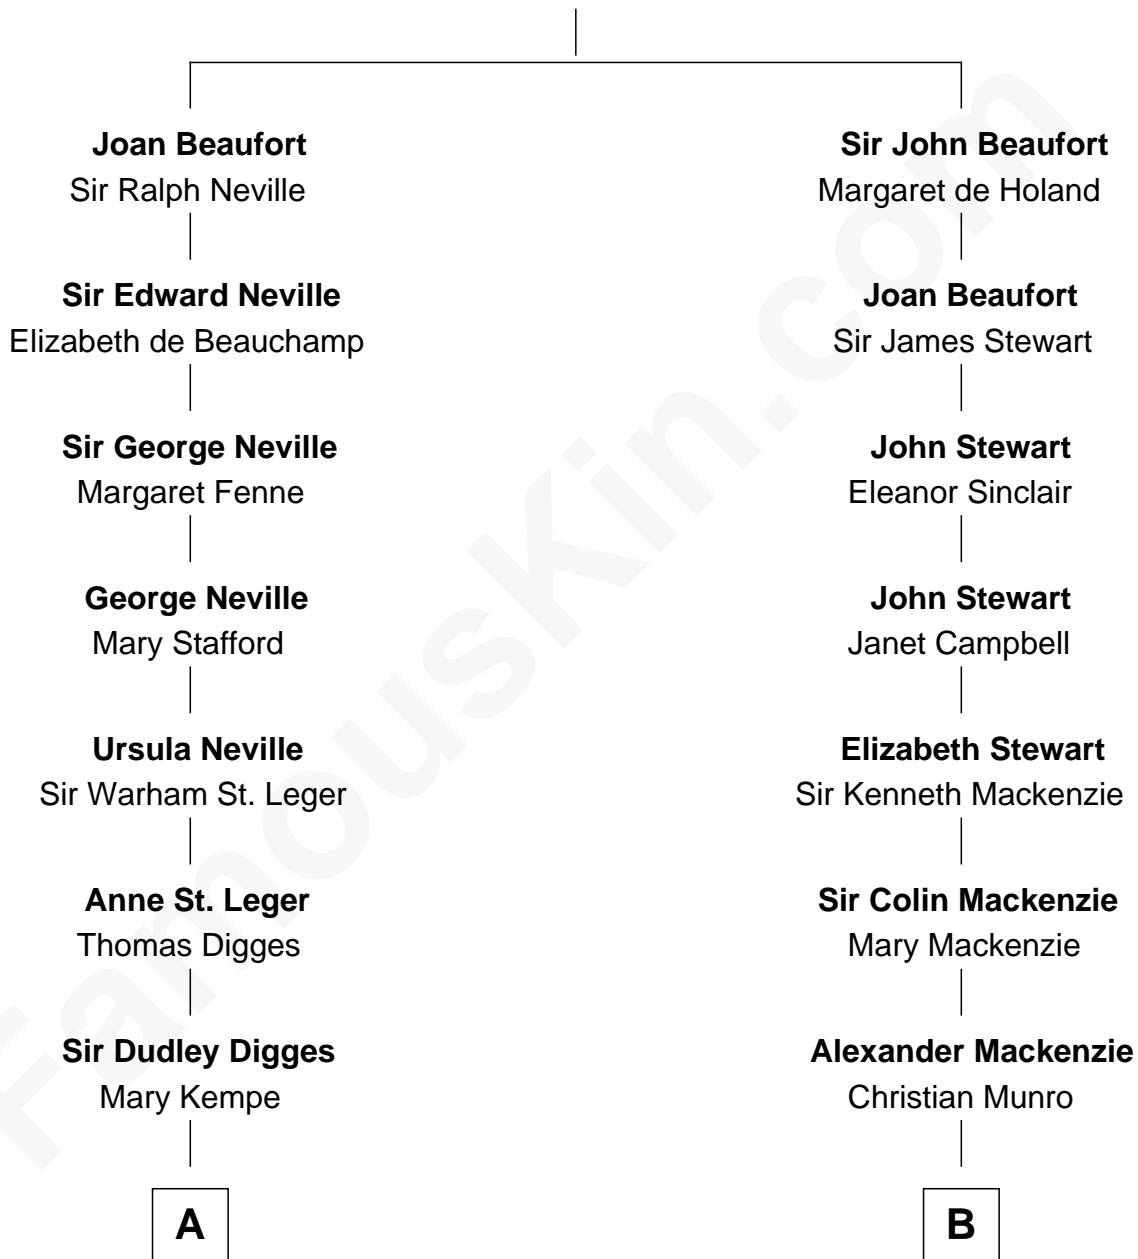

FamousKin.com Relationship Chart of

Daniel Carroll

Signer of the U.S. Constitution

11th cousin 4 times removed of

Theodore Roosevelt

26th U.S. President

John of Gaunt

Katherine Roet

A

Edward Digges
Elizabeth Page

William Digges
Elizabeth Sewall

Anne Digges
Henry Darnall

Eleanor Darnall
Daniel Carroll

Daniel Carroll
Signer of the U.S. Constitution

B

Sir Kenneth Mackenzie
Jean Chisholm

Theodore Roosevelt
26th U.S. President