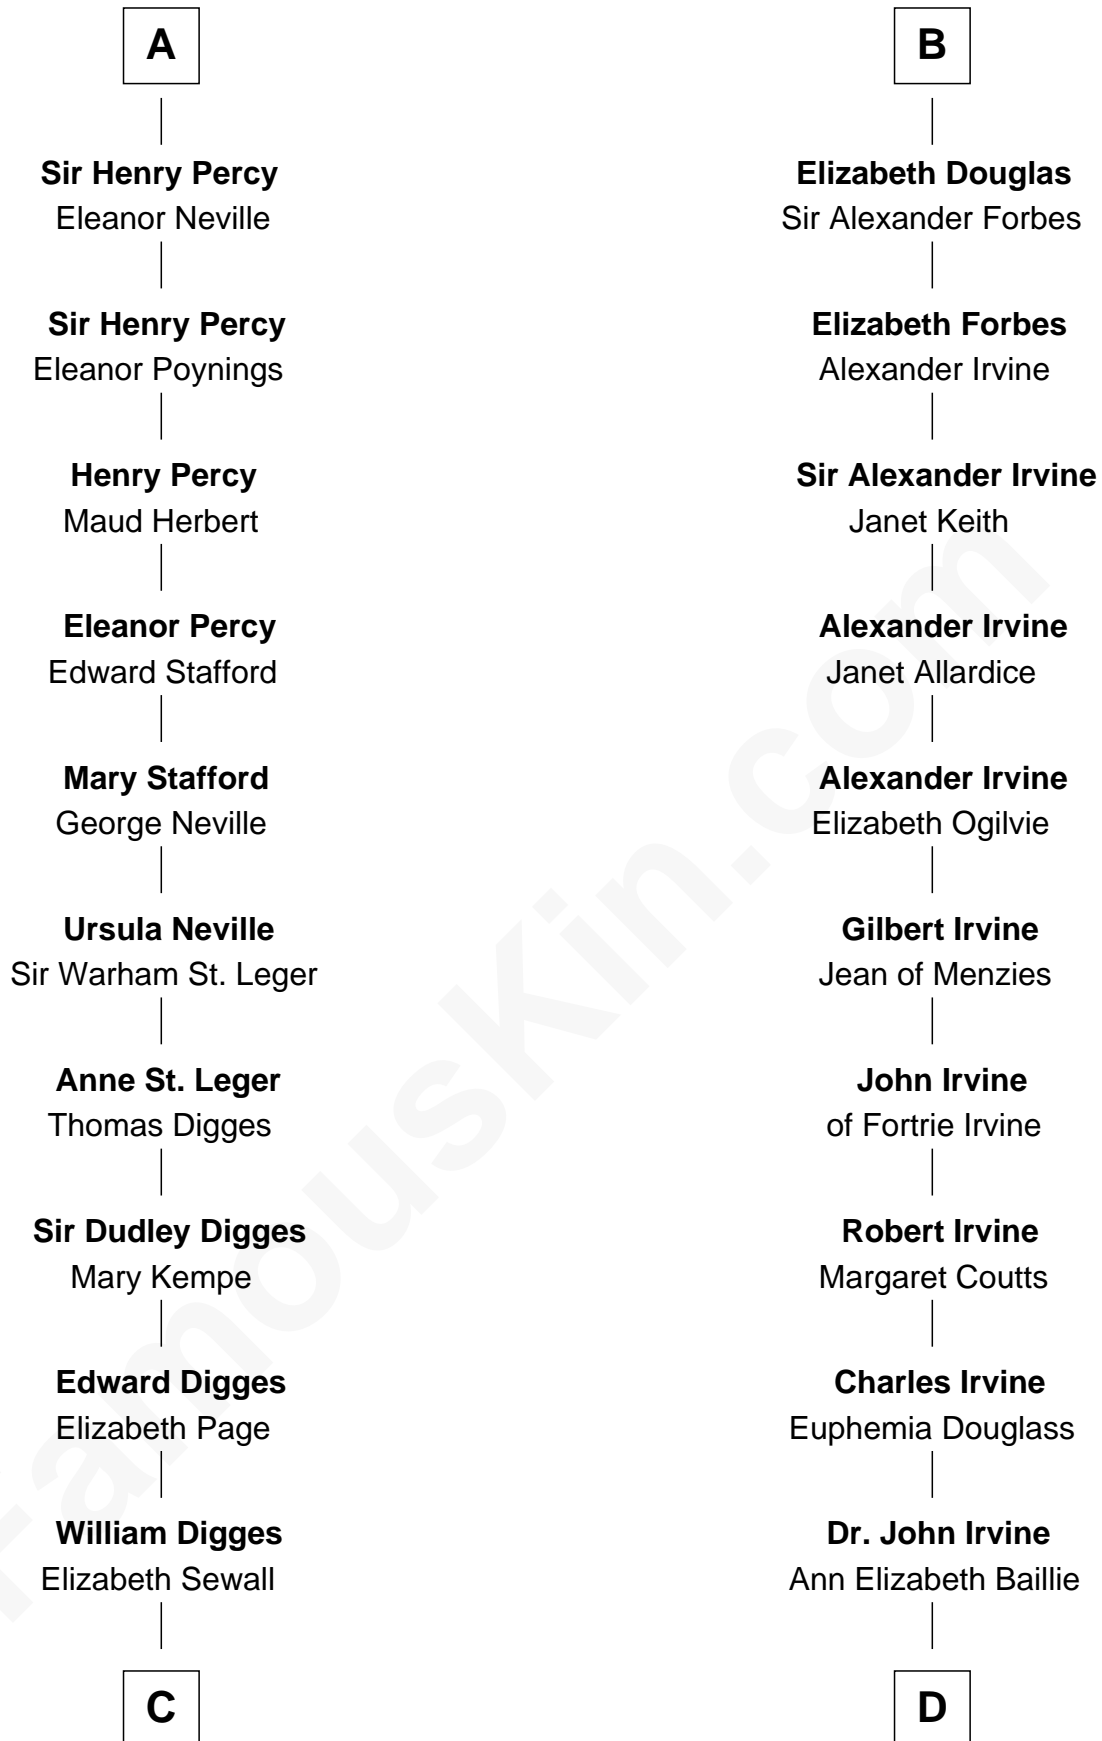

FamousKin.com Relationship Chart of

Daniel Carroll

Signer of the U.S. Constitution

19th cousin 1 time removed of

Theodore Roosevelt

26th U.S. President

C

Anne Digges

Henry Darnall

Eleanor Darnall

Daniel Carroll

Daniel Carroll

Signer of the U.S. Constitution

D

Anne Irvine

James Bulloch

James Stephens Bulloch

Martha Stewart

Martha Bulloch

Theodore Roosevelt

Theodore Roosevelt

26th U.S. President

FamousKin.com