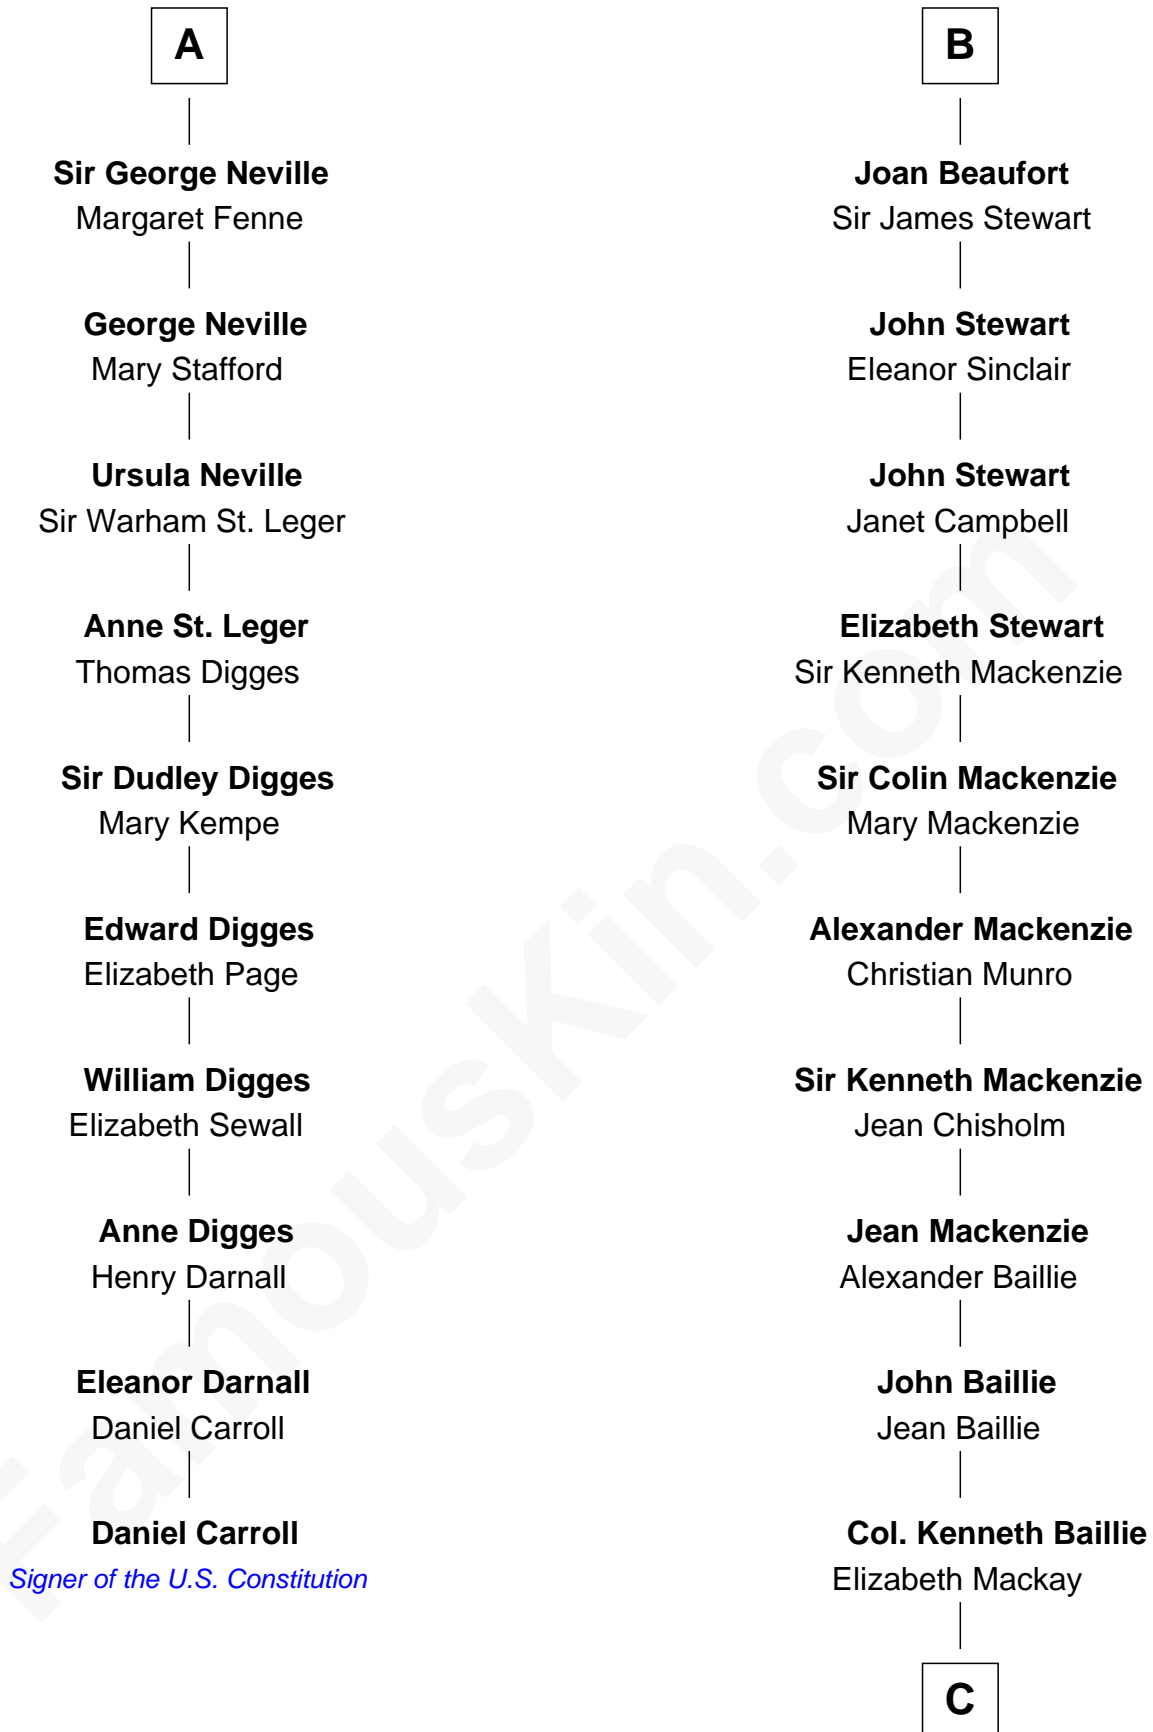

FamousKin.com Relationship Chart of

Daniel Carroll

Signer of the U.S. Constitution

16th cousin 5 times removed of

Theodore Roosevelt

26th U.S. President

Sir William Longespee

Ela of Salisbury

Joan Plantagenet

Sir Thomas de Holand

Alice Fitzalan

Margaret de Holand

Sir John Beaufort

B

C

Ann Elizabeth Baillie

Dr. John Irvine

Anne Irvine

James Bulloch

James Stephens Bulloch

Martha Stewart

Martha Bulloch

Theodore Roosevelt

Theodore Roosevelt

26th U.S. President