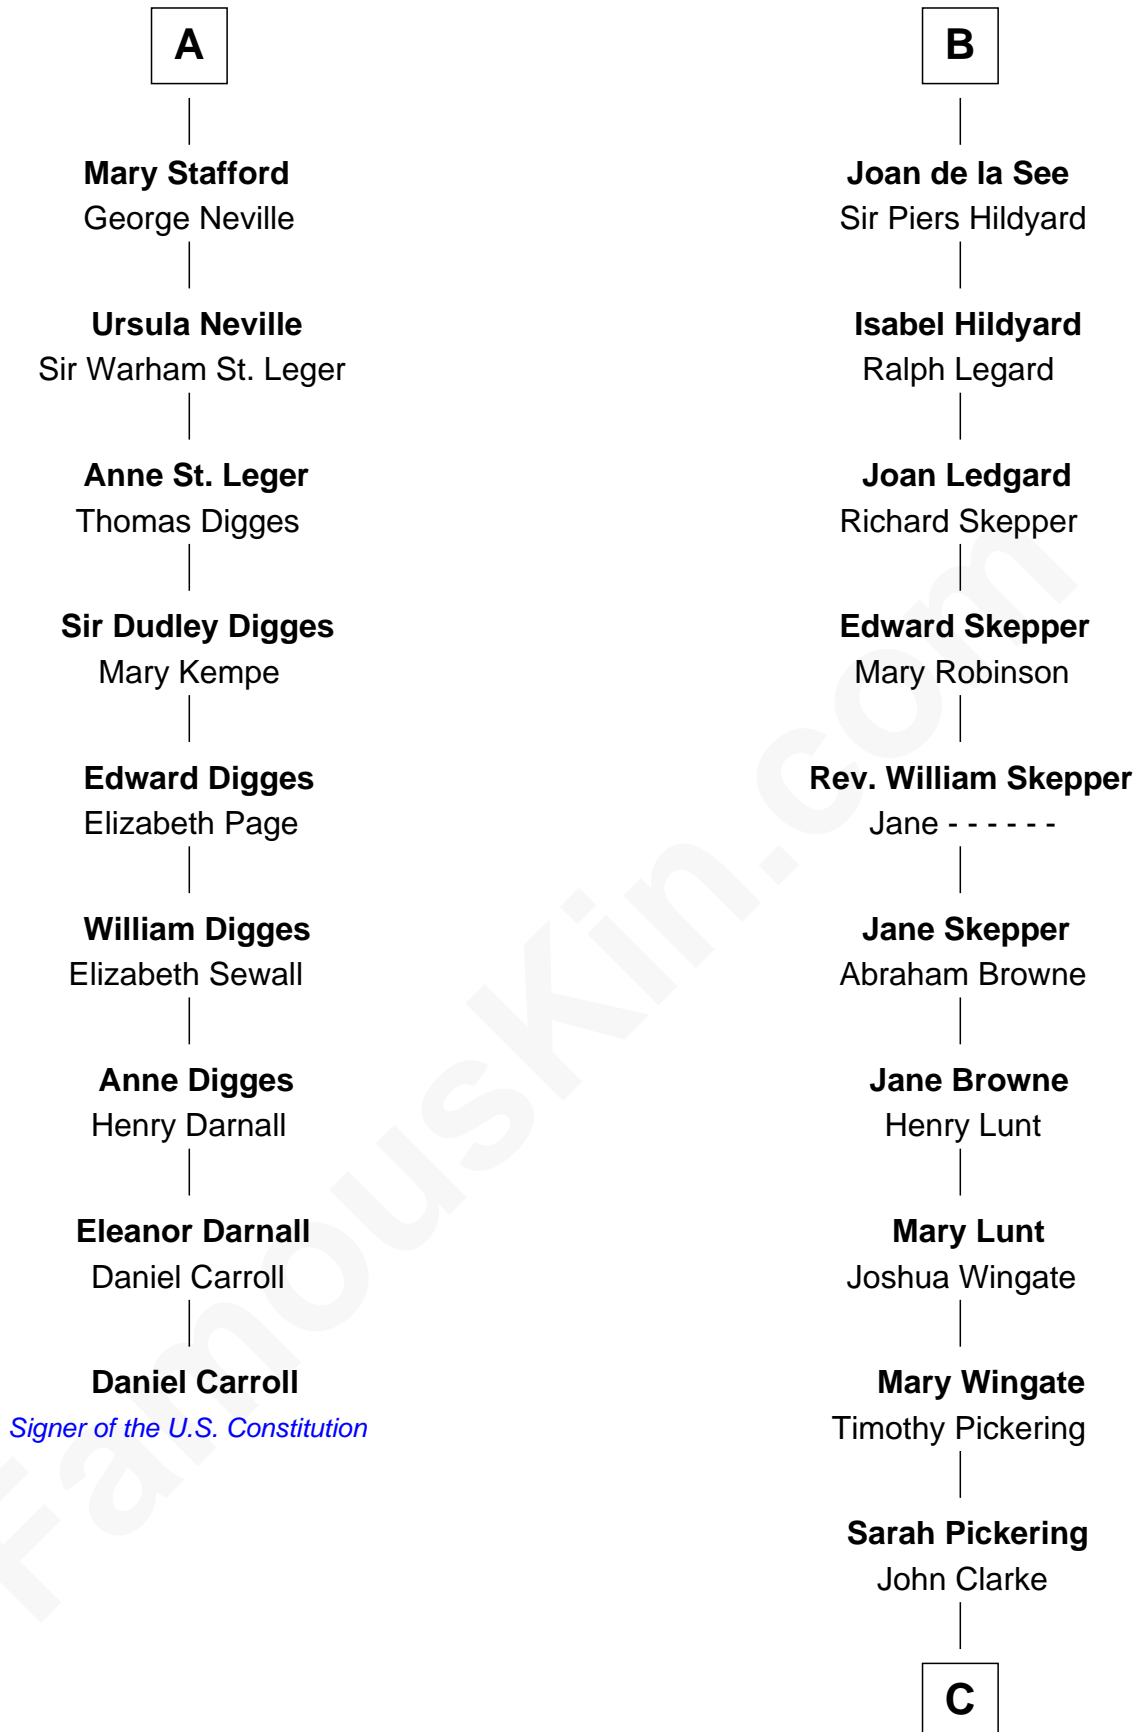

FamousKin.com

Relationship Chart of

Daniel Carroll

Signer of the U.S. Constitution

15th cousin 6 times removed of

Alice (Lee) Roosevelt

First Wife of President Theodore Roosevelt

C

Nancy Clarke

Francis Cabot

Mary Ann Cabot

Nathaniel Cabot Lee

John Clarke Lee

Harriet Paine Rose

George Cabot Lee

Caroline Watts Haskell

Alice (Lee) Roosevelt

Wife of President Theodore Roosevelt