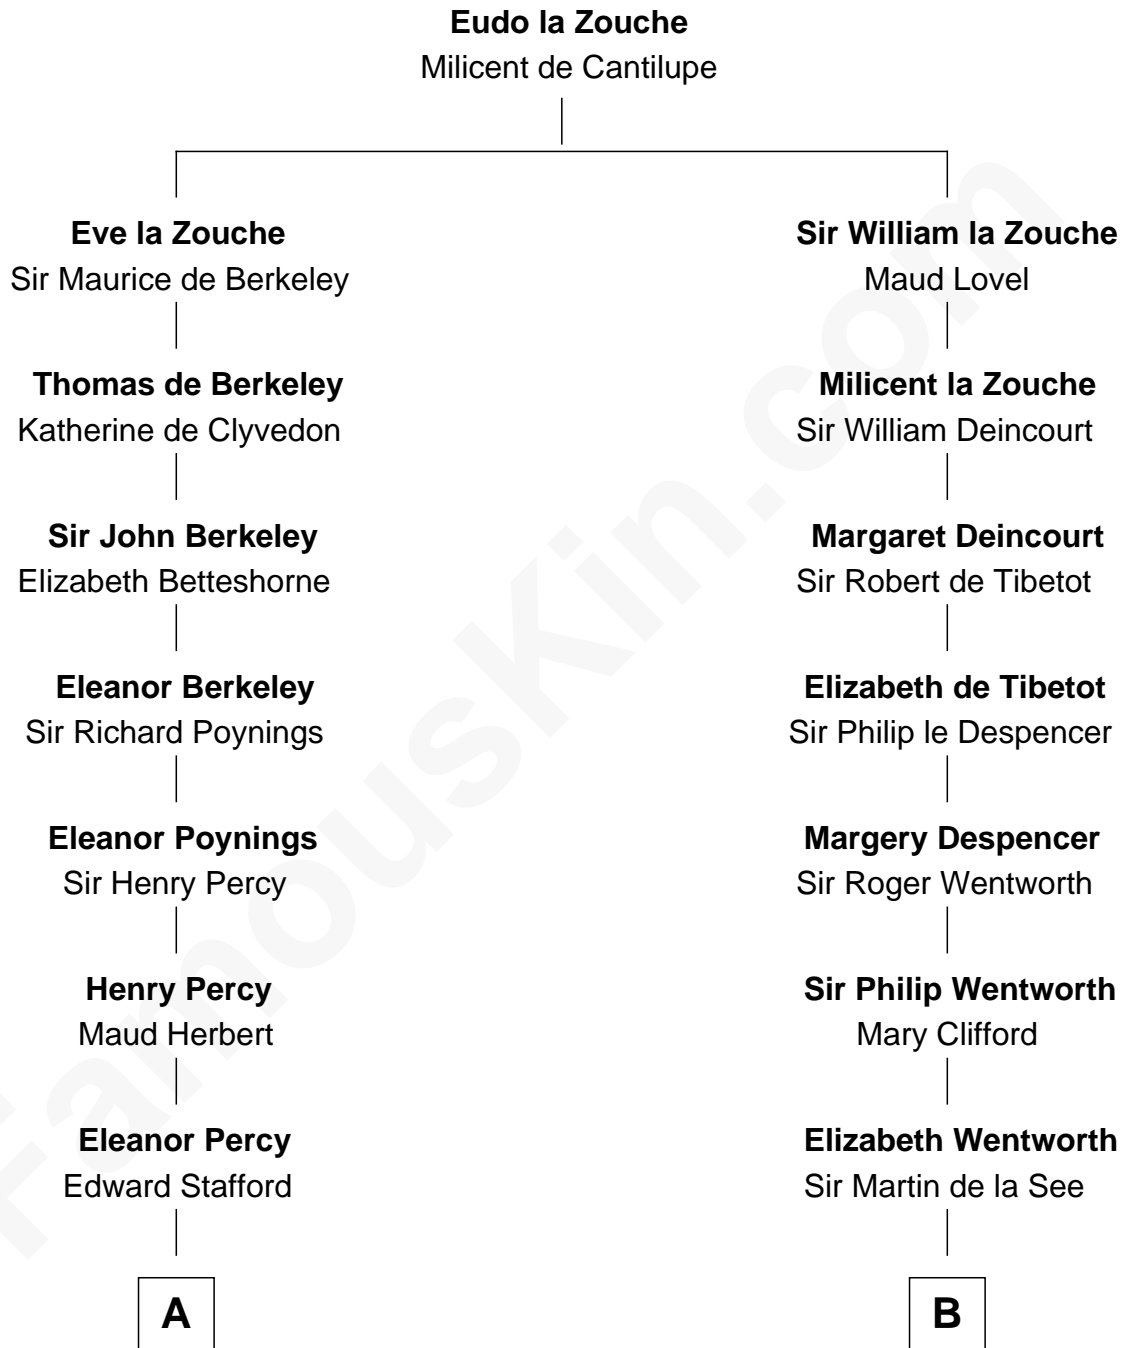

FamousKin.com

Relationship Chart of

Daniel Carroll

Signer of the U.S. Constitution

15th cousin 6 times removed of

Alice (Lee) Roosevelt

First Wife of President Theodore Roosevelt

C

Nancy Clarke

Francis Cabot

Mary Ann Cabot

Nathaniel Cabot Lee

John Clarke Lee

Harriet Paine Rose

George Cabot Lee

Caroline Watts Haskell

Alice (Lee) Roosevelt

Wife of President Theodore Roosevelt