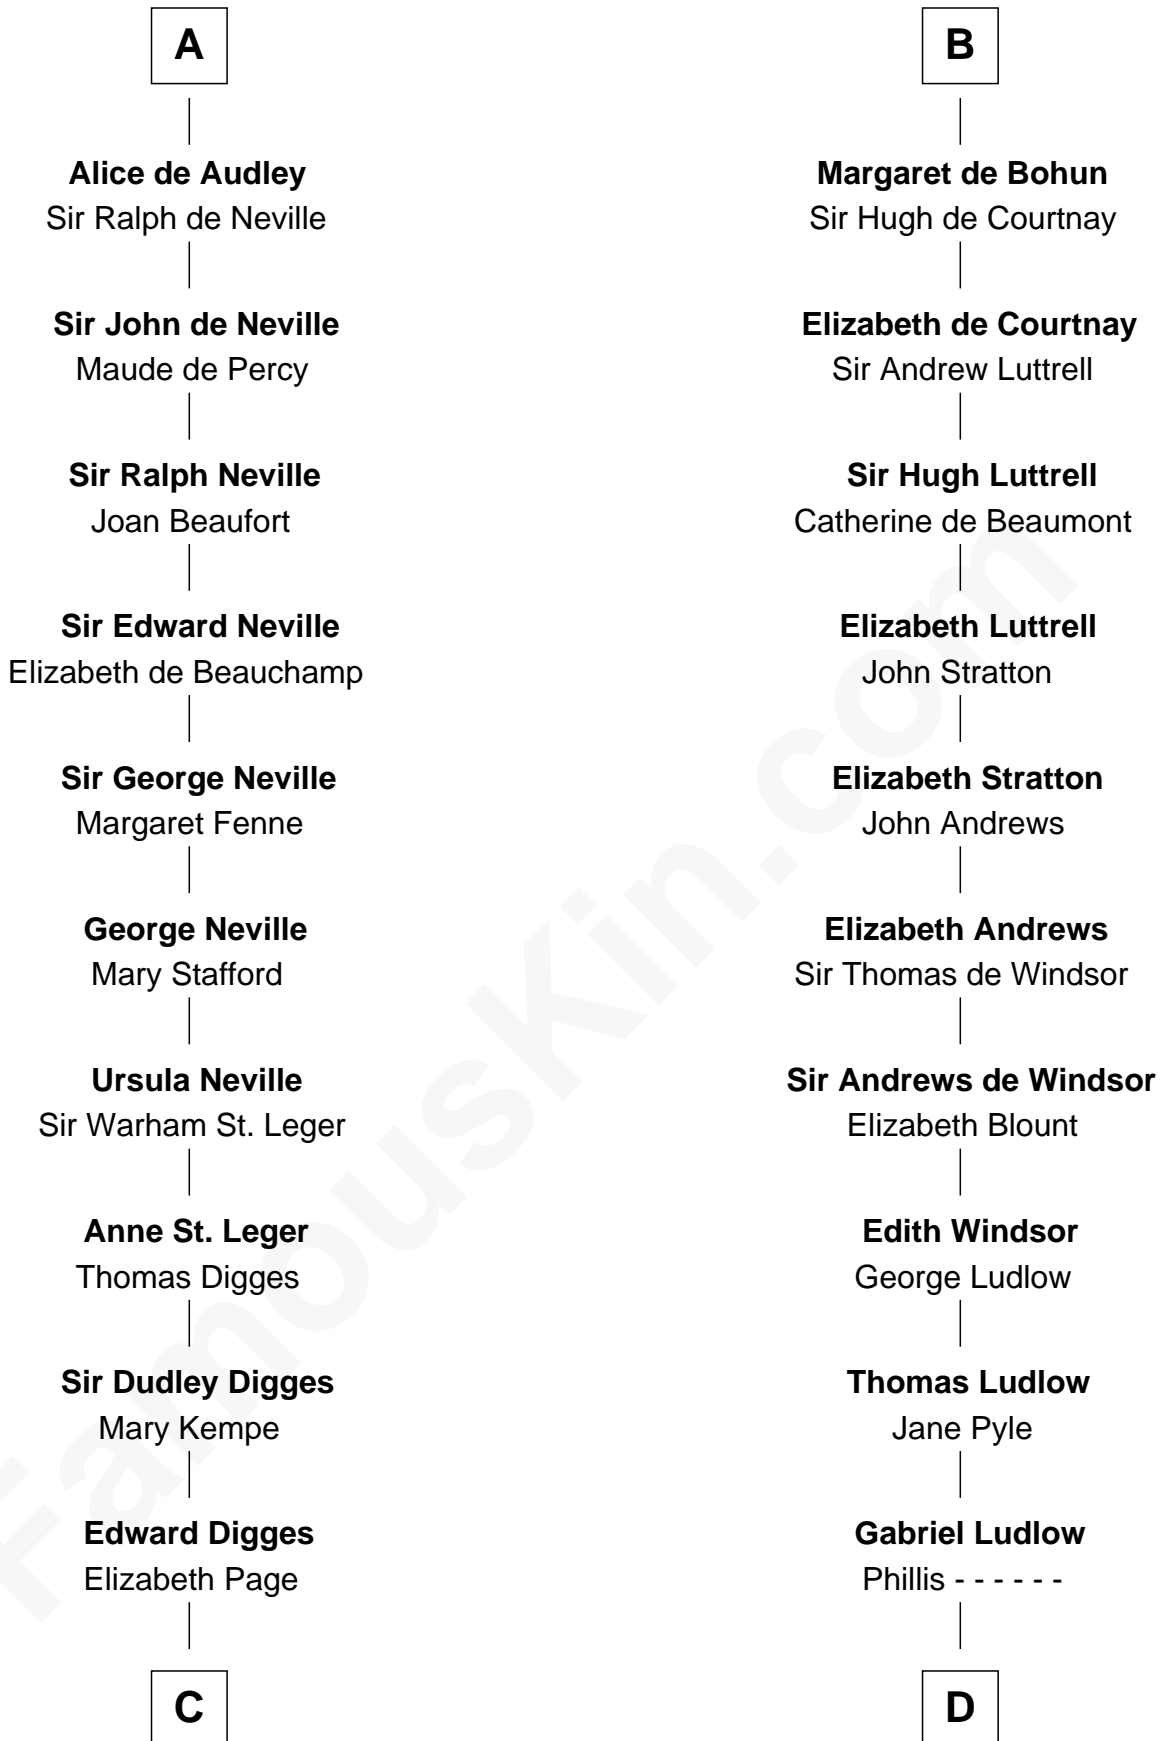

FamousKin.com Relationship Chart of

Daniel Carroll

Signer of the U.S. Constitution

20th cousin of

Carter Braxton

Signer of the Declaration of Independence

C

William Digges
Elizabeth Sewall

Anne Digges
Henry Darnall

Eleanor Darnall
Daniel Carroll

Daniel Carroll

Signer of the U.S. Constitution

D

Sarah Ludlow
Col. John Carter

Col. Robert Carter
Elizabeth Landon

Mary Carter
George Braxton

Carter Braxton

Signer of Declaration of Independence