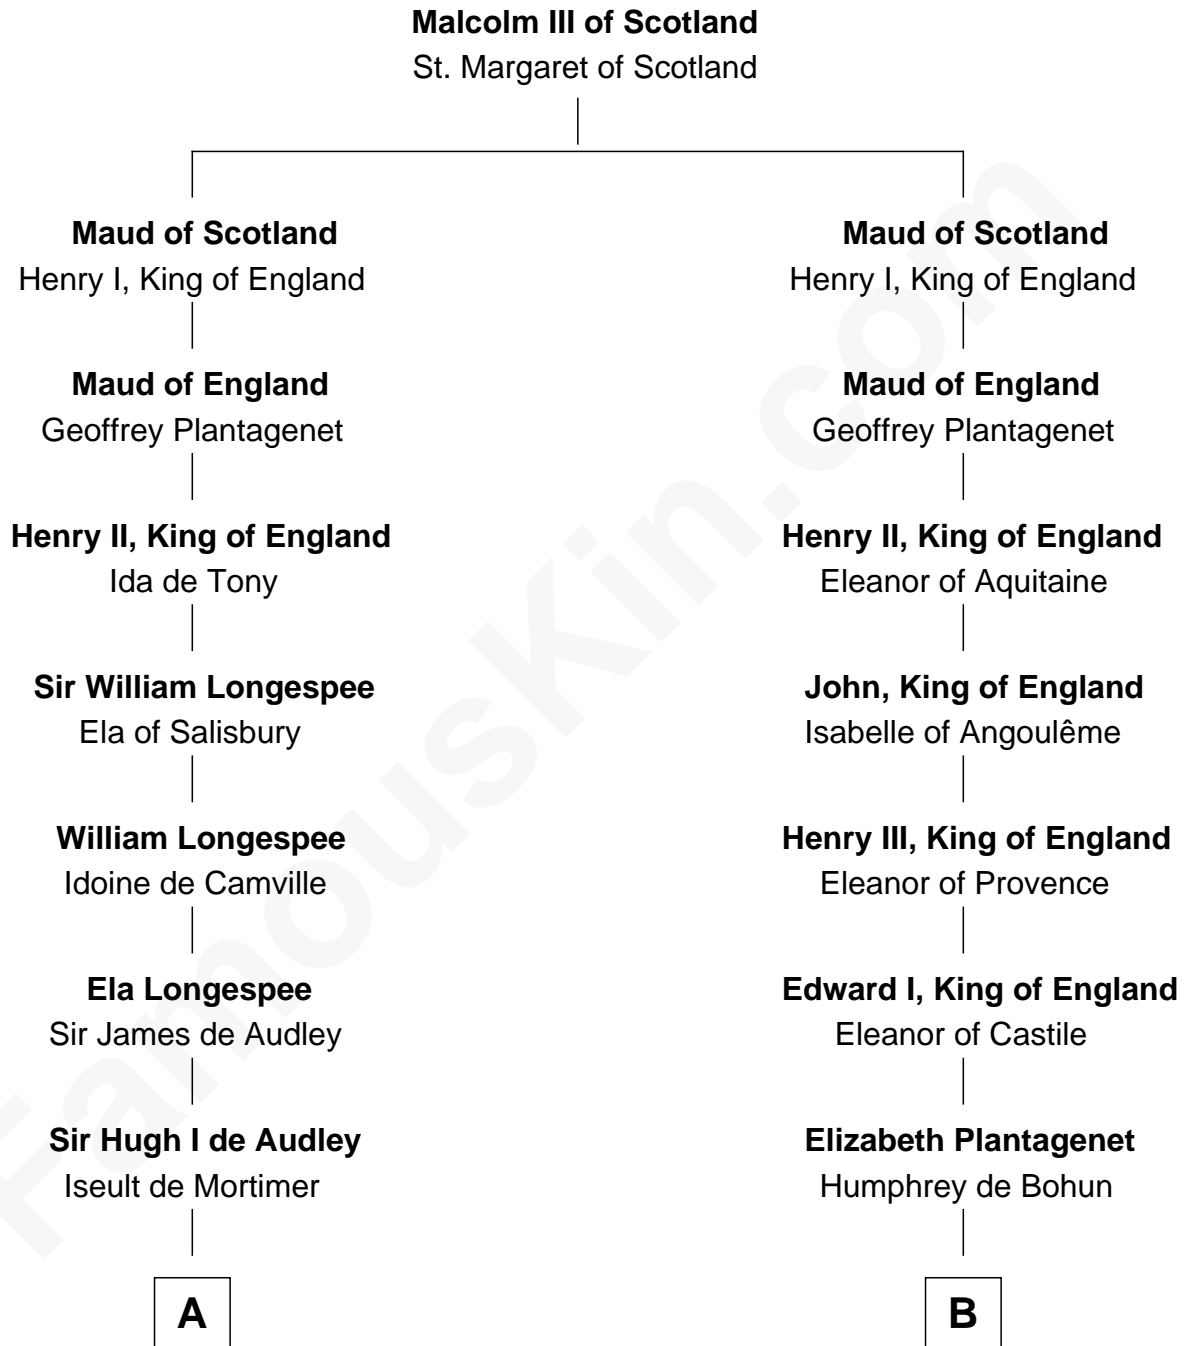

FamousKin.com Relationship Chart of

Daniel Carroll

Signer of the U.S. Constitution

20th cousin of

Carter Braxton

Signer of the Declaration of Independence

C

William Digges
Elizabeth Sewall

Anne Digges
Henry Darnall

Eleanor Darnall
Daniel Carroll

Daniel Carroll

Signer of the U.S. Constitution

D

Sarah Ludlow
Col. John Carter

Col. Robert Carter
Elizabeth Landon

Mary Carter
George Braxton

Carter Braxton

Signer of Declaration of Independence