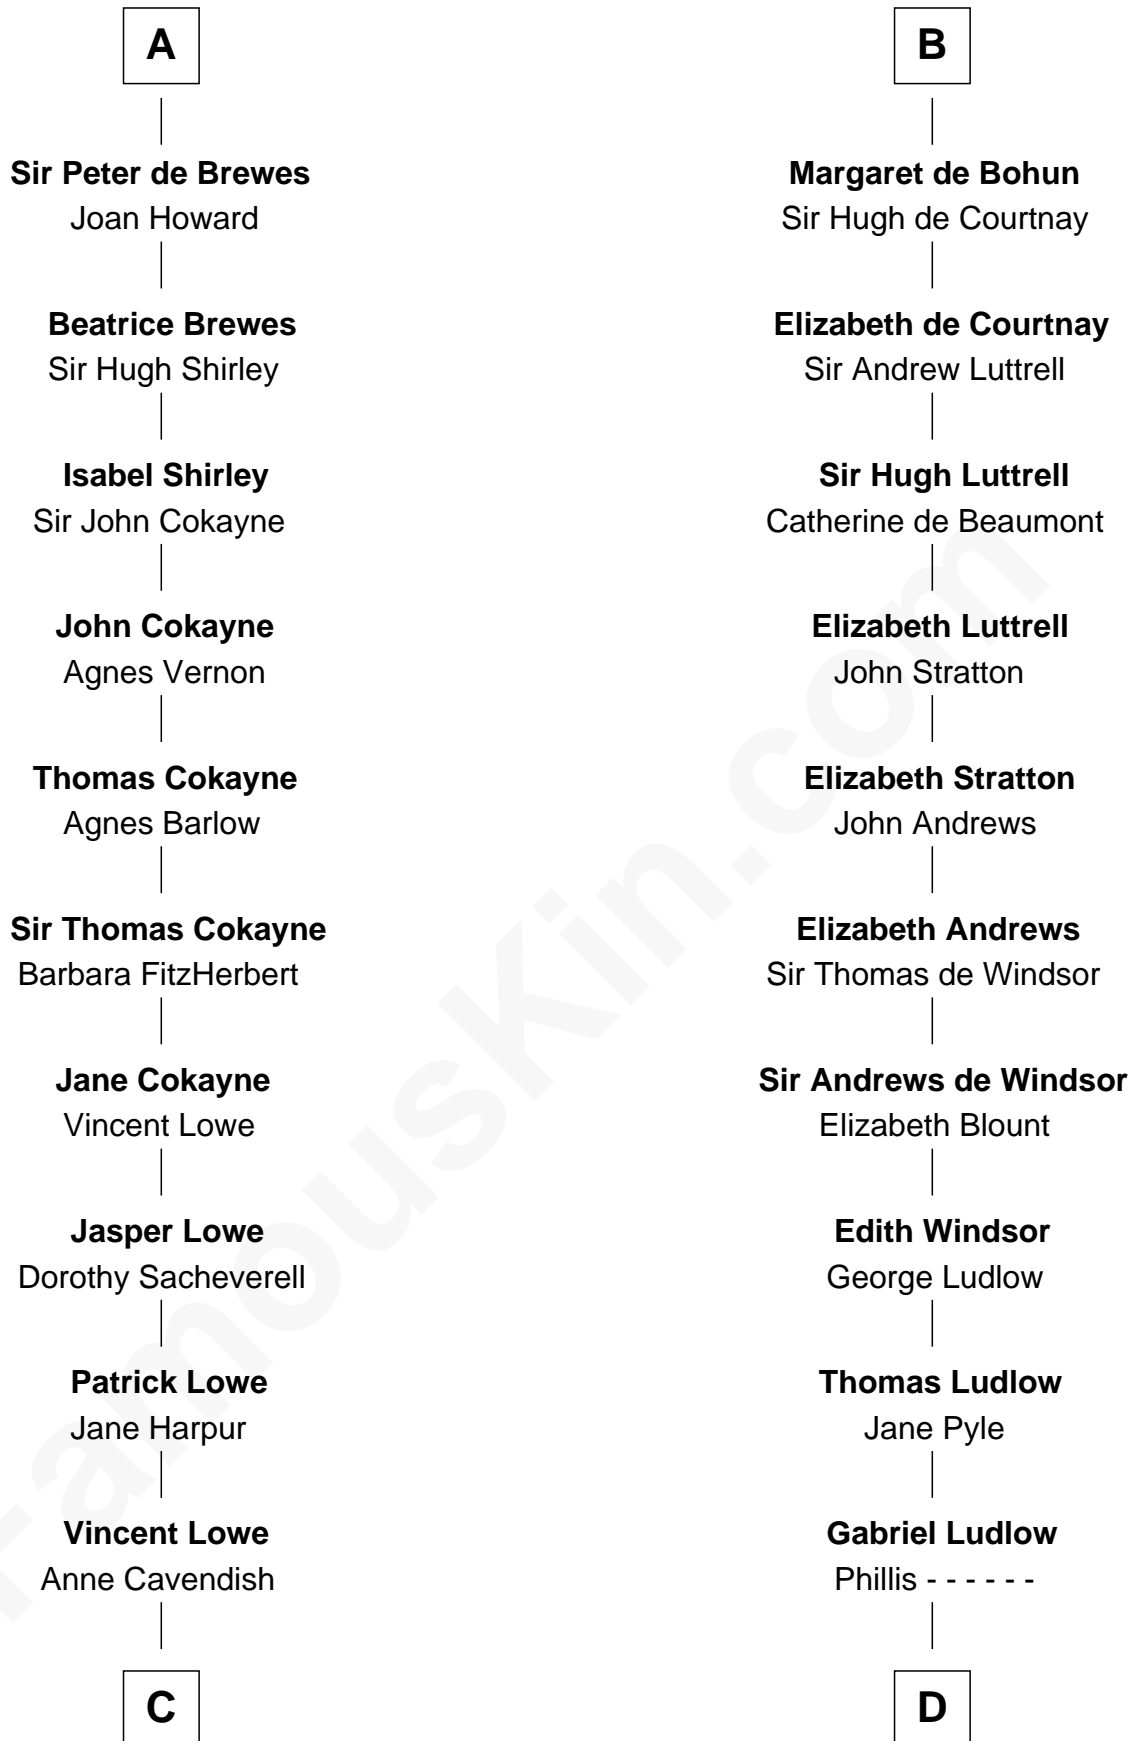

# FamousKin.com Relationship Chart of

**Daniel Carroll**

*Signer of the U.S. Constitution*

20th cousin 1 time removed of

**Carter Braxton**

*Signer of the Declaration of Independence*

**David I, King of Scotland**  
Maud of Northumberland

**C**

**Jane Lowe**  
Col. Henry Sewall

**Elizabeth Sewall**  
William Digges

**Anne Digges**  
Henry Darnall

**Eleanor Darnall**  
Daniel Carroll

**Daniel Carroll**  
*Signer of the U.S. Constitution*

**D**

**Sarah Ludlow**  
Col. John Carter

**Col. Robert Carter**  
Elizabeth Landon

**Mary Carter**  
George Braxton

**Carter Braxton**  
*Signer of Declaration of Independence*