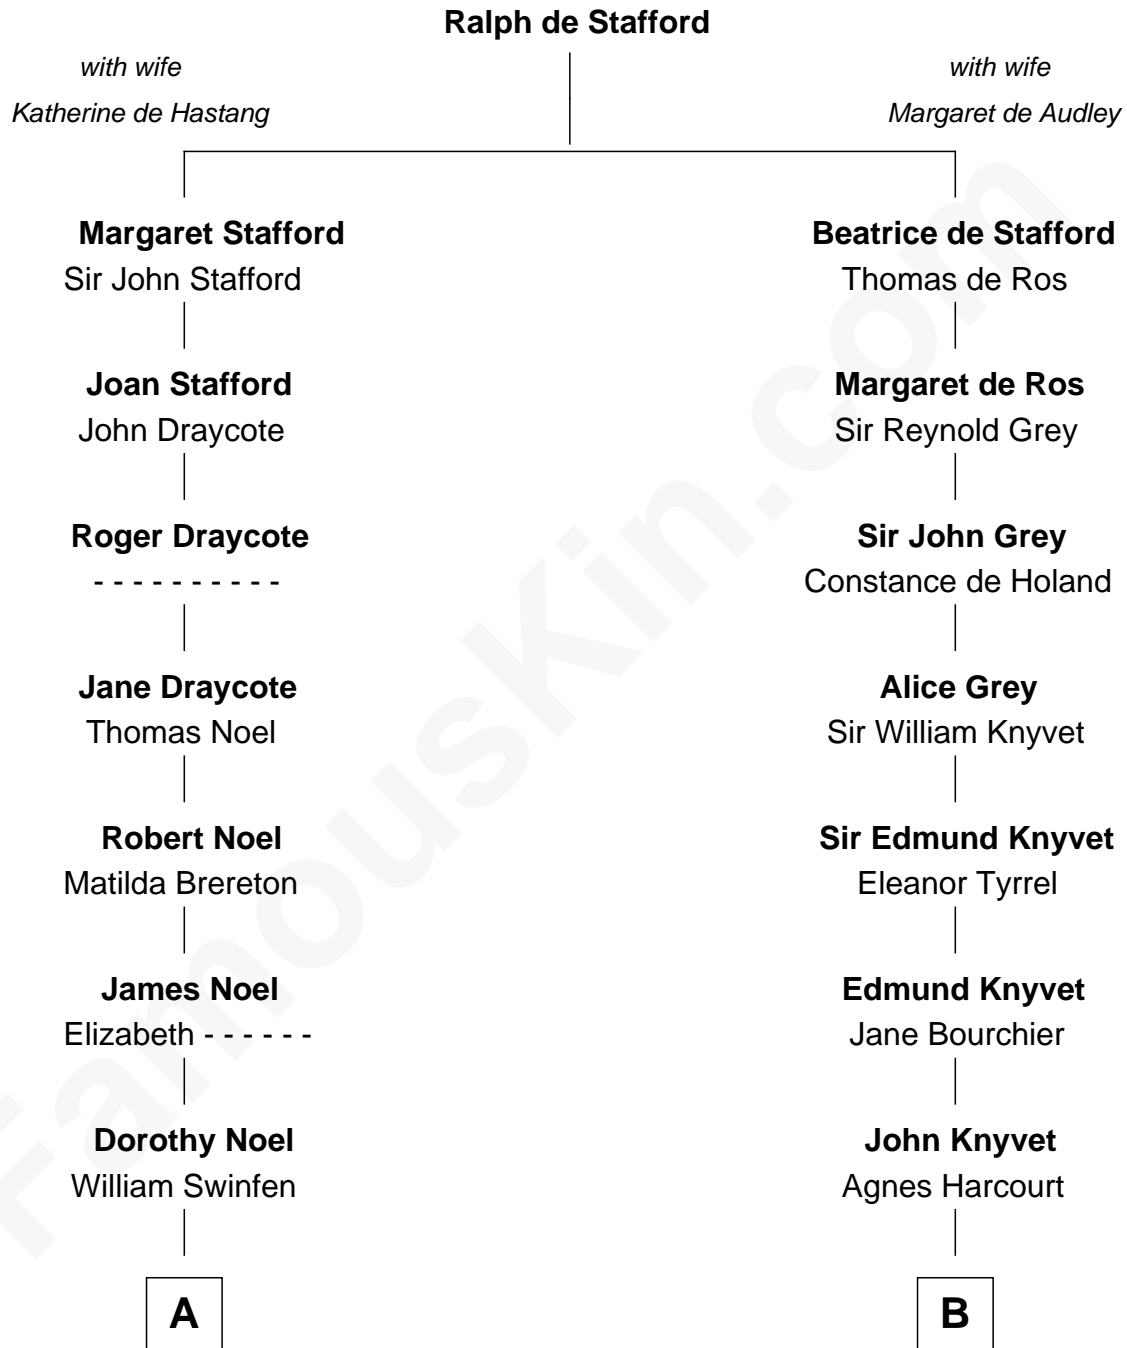

FamousKin.com

Relationship Chart of

Daniel Carroll

Signer of the U.S. Constitution

14th cousin 3 times removed of

Leverett Saltonstall

55th Governor of Massachusetts

A

Arthur Swinfen

Alice Ragdale

Elizabeth Swinfen

John Dugdale

Mary Dugdale

Richard Sewall

Col. Henry Sewall

Jane Lowe

Elizabeth Sewall

William Digges

Anne Digges

Henry Darnall

Eleanor Darnall

Daniel Carroll

Daniel Carroll

Signer of the U.S. Constitution