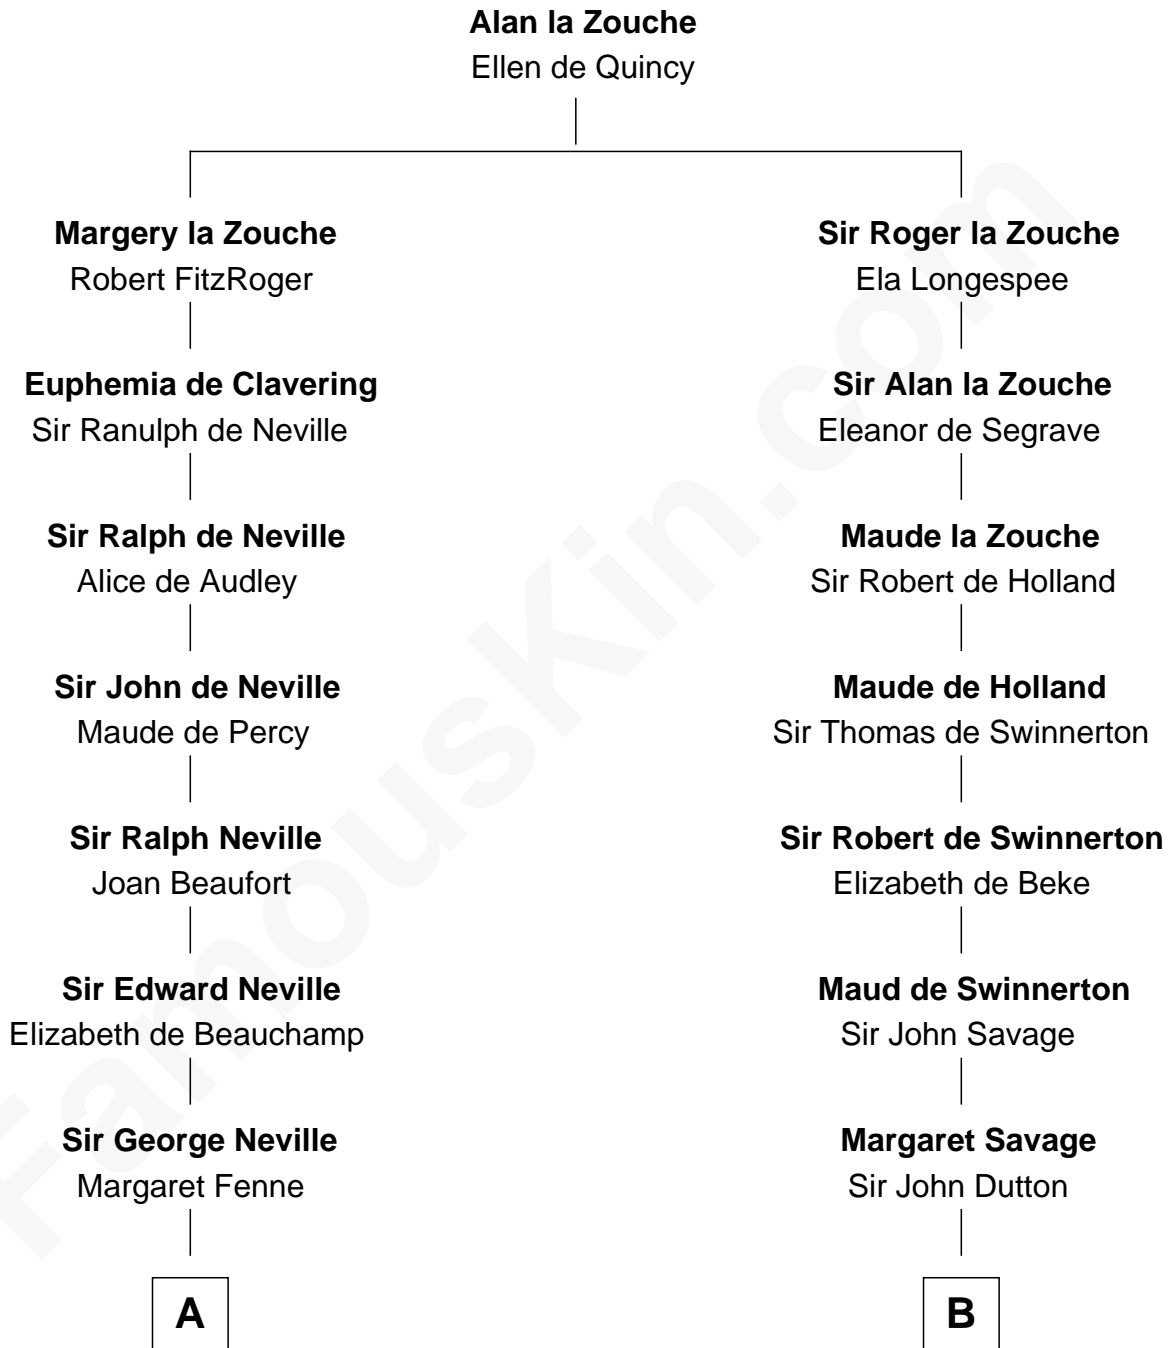

FamousKin.com

Relationship Chart of

Daniel Carroll

Signer of the U.S. Constitution

15th cousin 3 times removed of

Abraham Baldwin

Signer of the U.S. Constitution

C

Michael Baldwin

Lucy Dudley

Abraham Baldwin

Signer of the U.S. Constitution

FamousKin.com