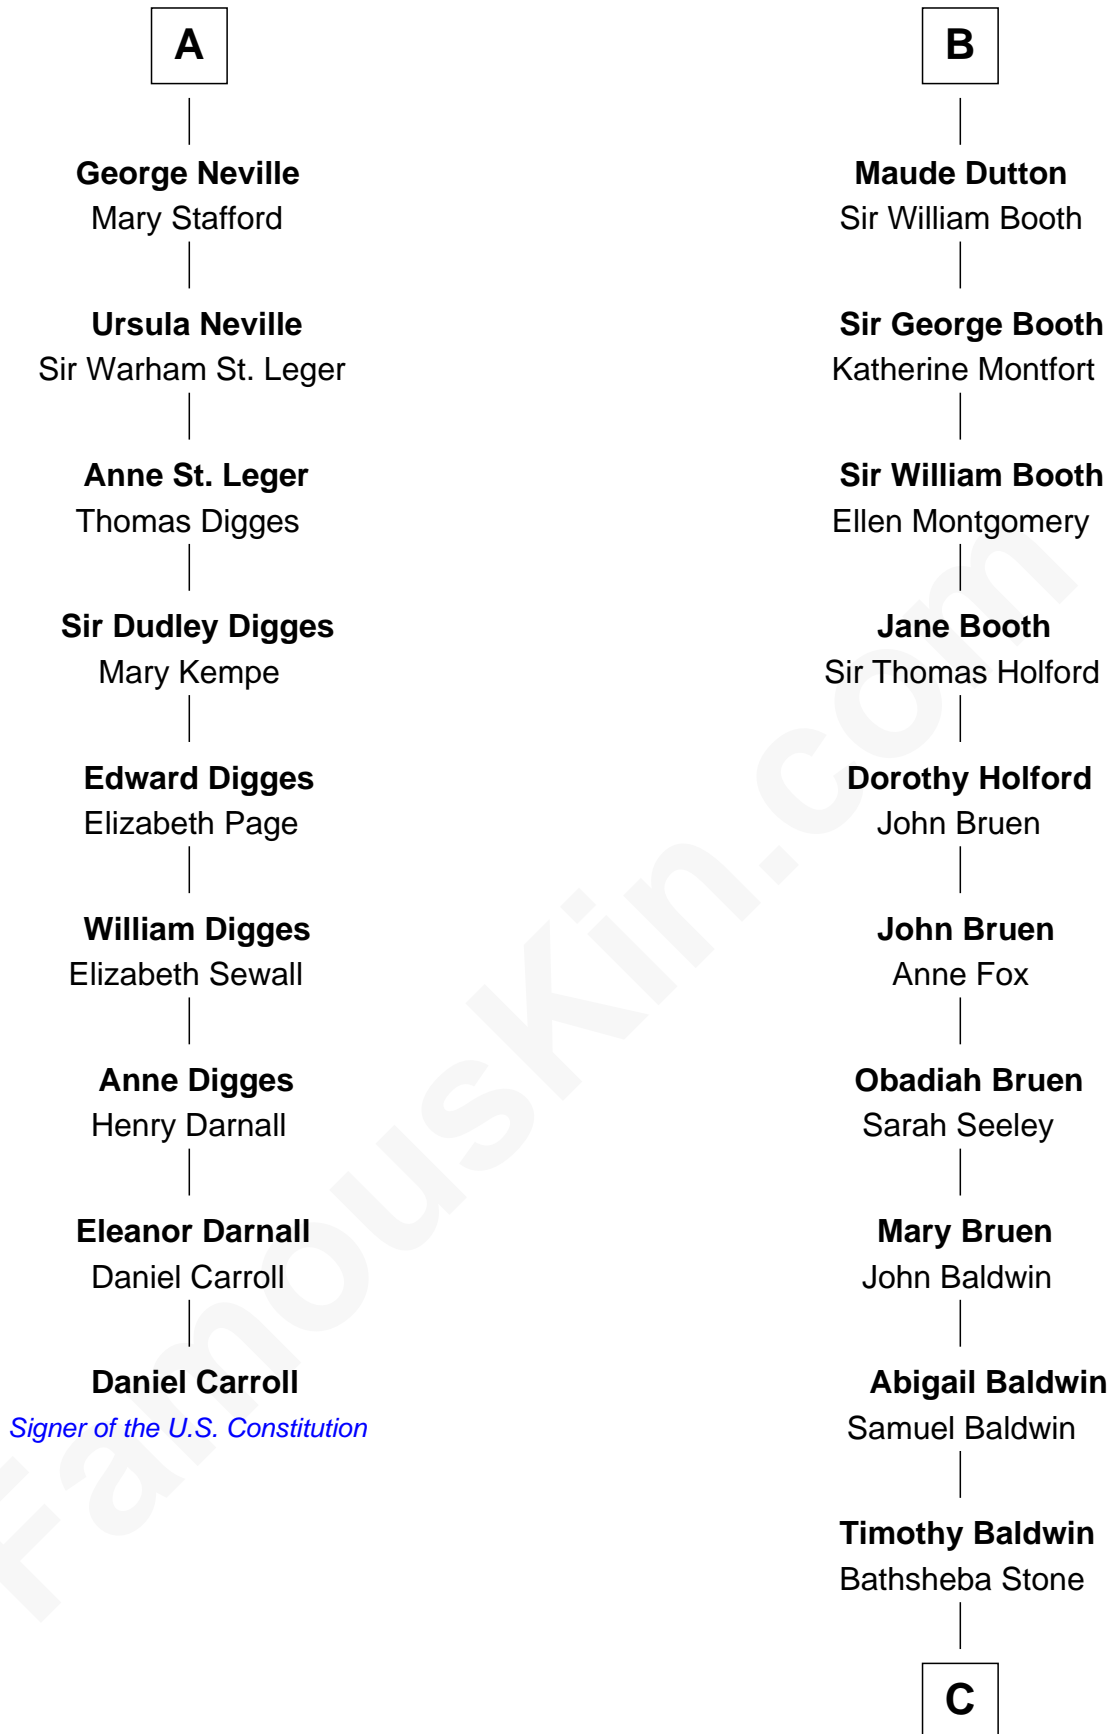

FamousKin.com

Relationship Chart of

Daniel Carroll

Signer of the U.S. Constitution

15th cousin 3 times removed of

Abraham Baldwin

Signer of the U.S. Constitution

C

Michael Baldwin

Lucy Dudley

Abraham Baldwin

Signer of the U.S. Constitution

FamousKin.com