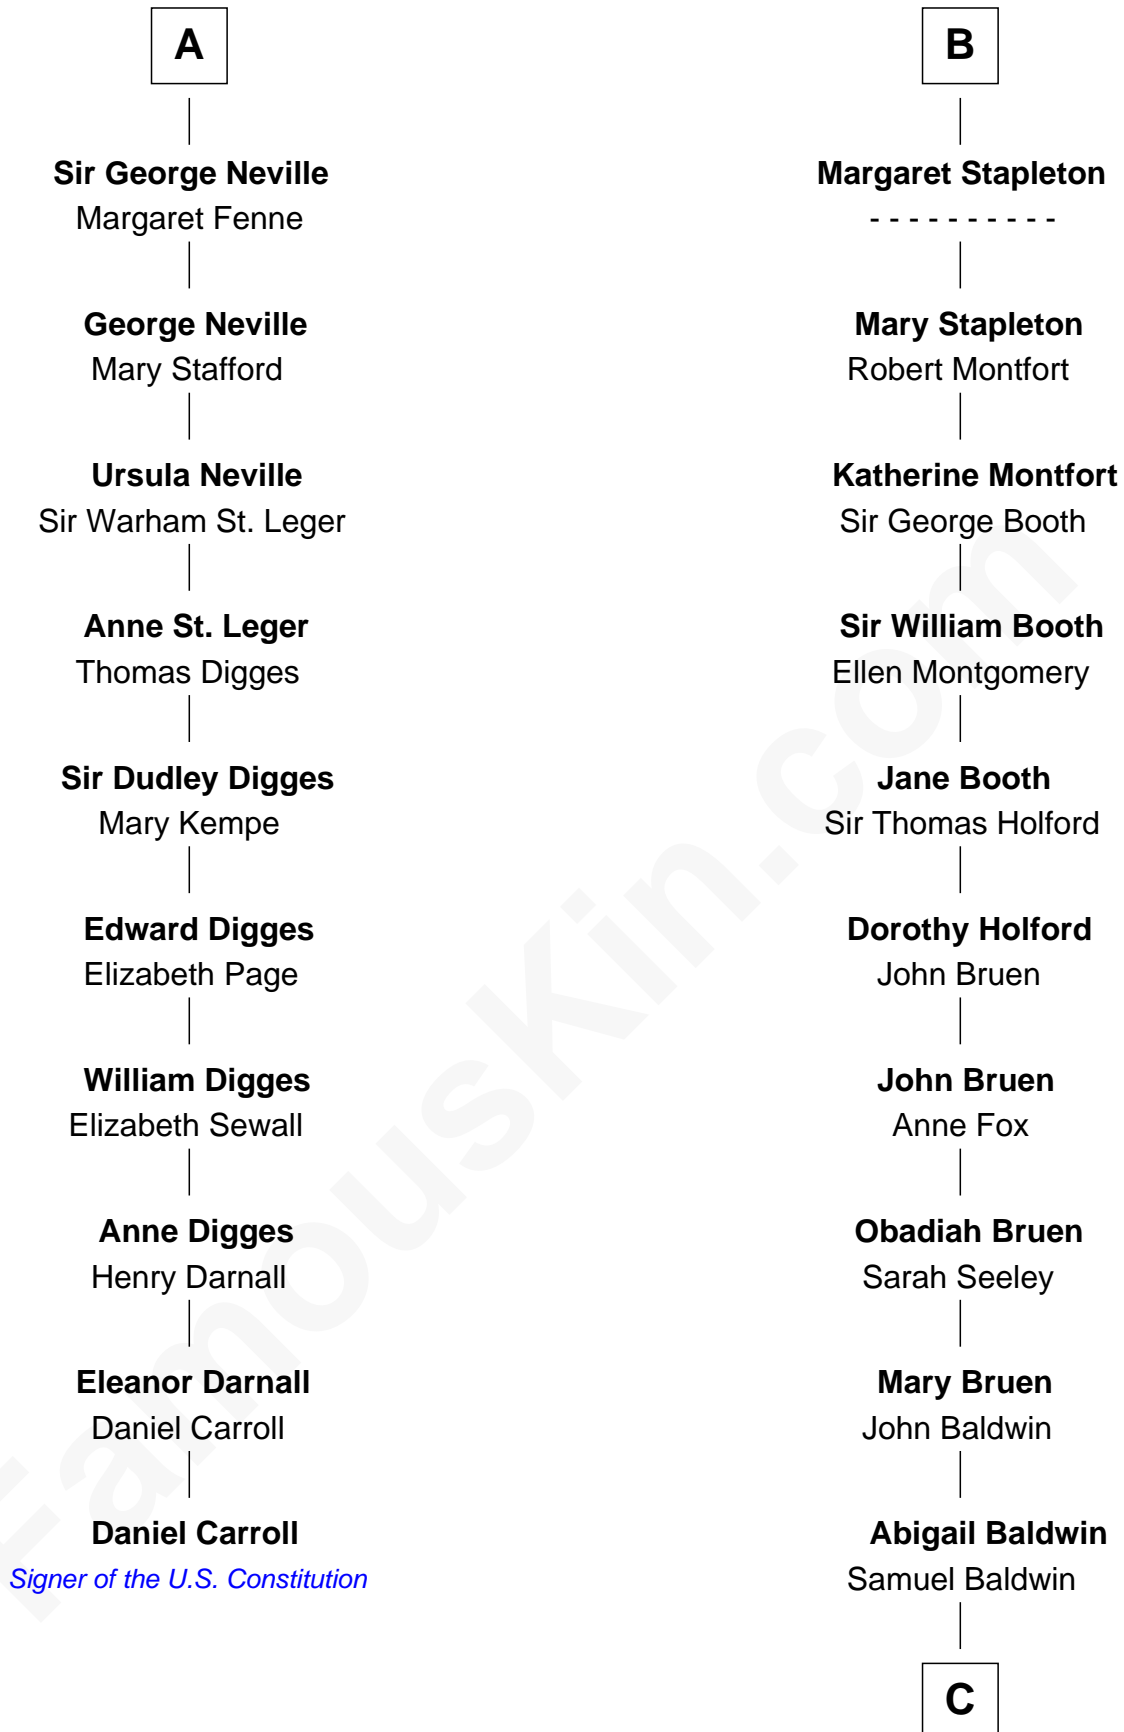

FamousKin.com

Relationship Chart of

Daniel Carroll

Signer of the U.S. Constitution

16th cousin 3 times removed of

Abraham Baldwin

Signer of the U.S. Constitution

C

Timothy Baldwin

Bathsheba Stone

Michael Baldwin

Lucy Dudley

Abraham Baldwin

Signer of the U.S. Constitution

FamousKin.com