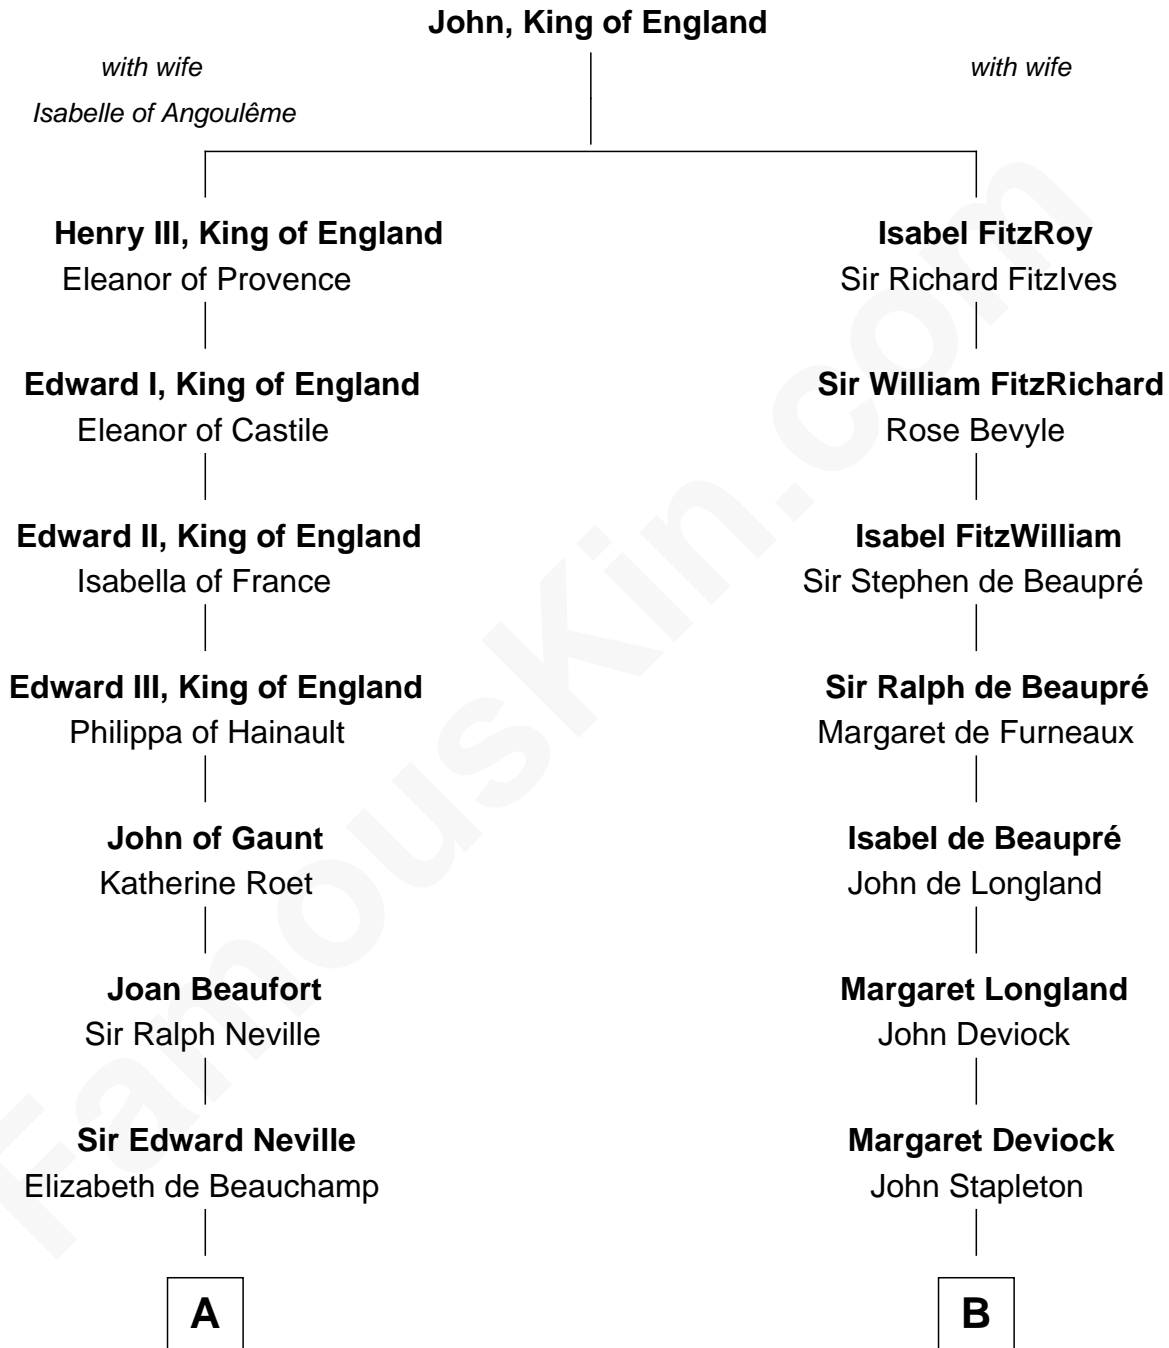

FamousKin.com

Relationship Chart of

Daniel Carroll

Signer of the U.S. Constitution

16th cousin 3 times removed of

Abraham Baldwin

Signer of the U.S. Constitution

C

Timothy Baldwin

Bathsheba Stone

Michael Baldwin

Lucy Dudley

Abraham Baldwin

Signer of the U.S. Constitution

FamousKin.com