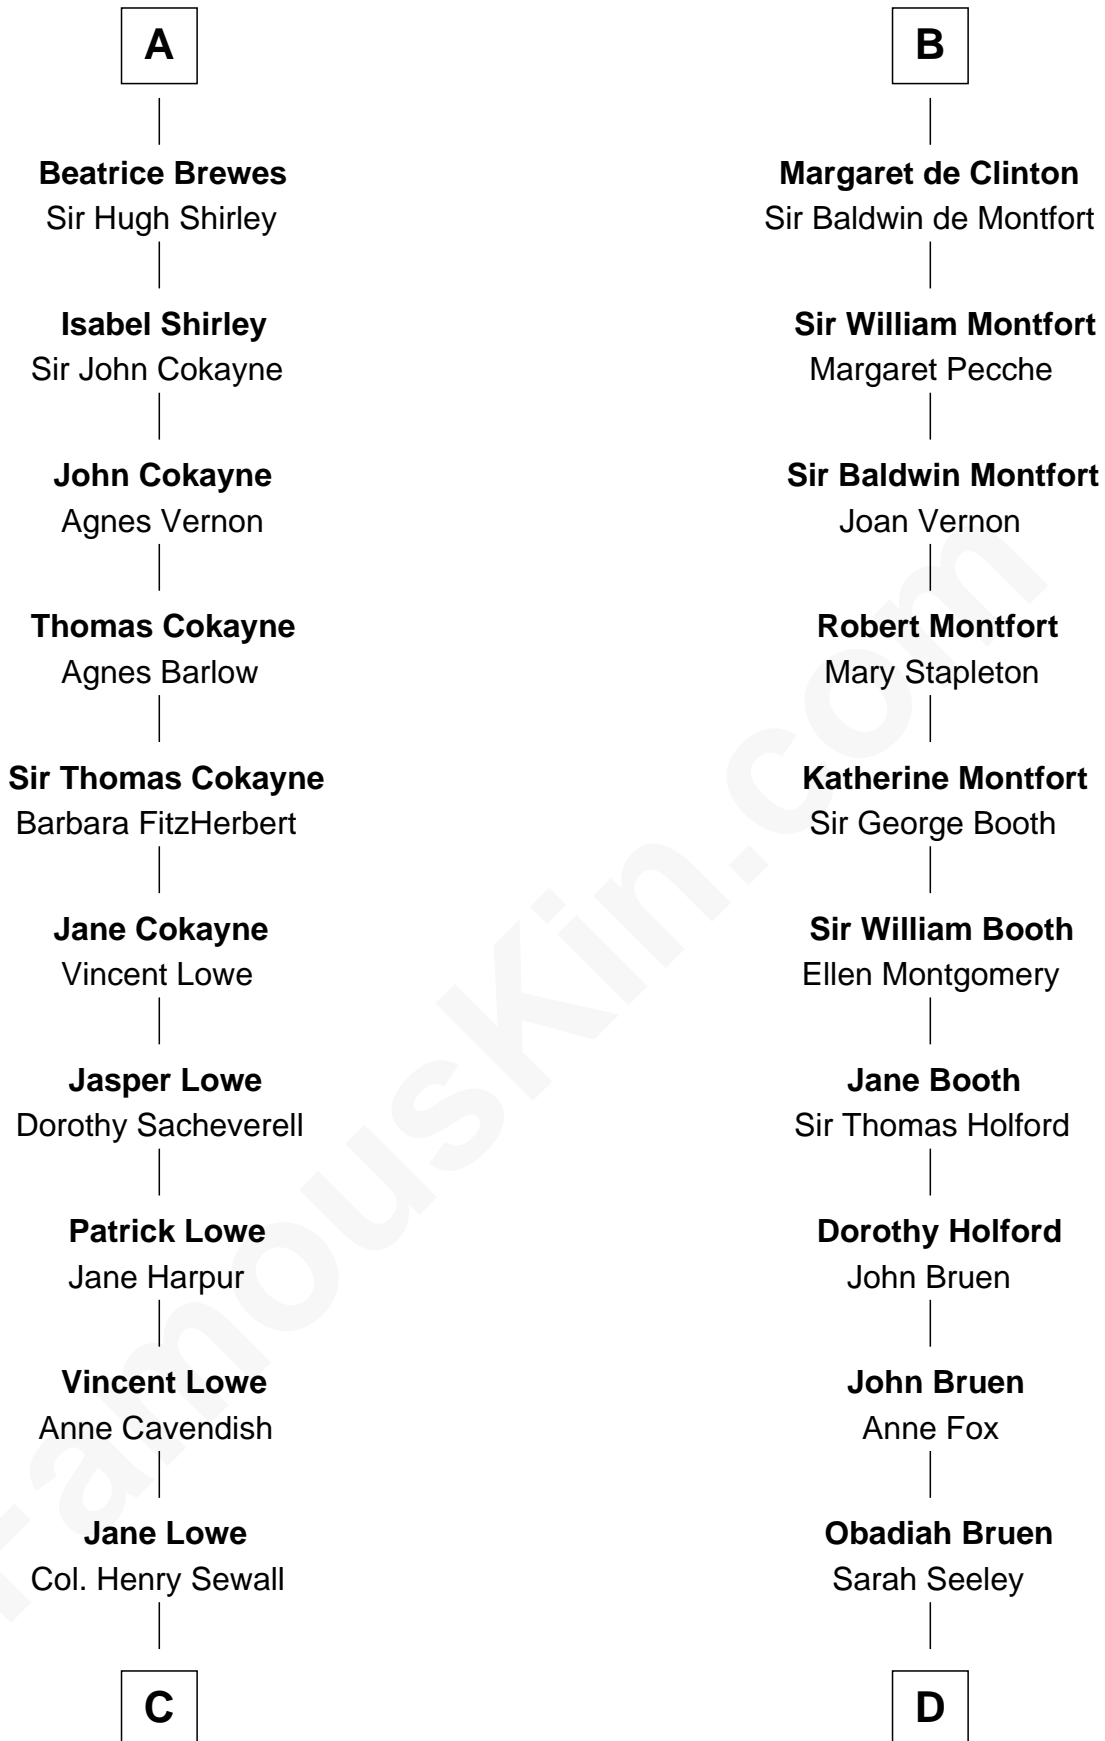

# FamousKin.com Relationship Chart of

**Daniel Carroll**

*Signer of the U.S. Constitution*

20th cousin 1 time removed of

**Abraham Baldwin**

*Signer of the U.S. Constitution*

**Robert Fitzrichard**

Maud de St. Liz

**C**

**Elizabeth Sewall**

William Digges

**Anne Digges**

Henry Darnall

**Eleanor Darnall**

Daniel Carroll

**Daniel Carroll**

*Signer of the U.S. Constitution*

**D**

**Mary Bruen**

John Baldwin

**Abigail Baldwin**

Samuel Baldwin

**Timothy Baldwin**

Bathsheba Stone

**Michael Baldwin**

Lucy Dudley

**Abraham Baldwin**

*Signer of the U.S. Constitution*