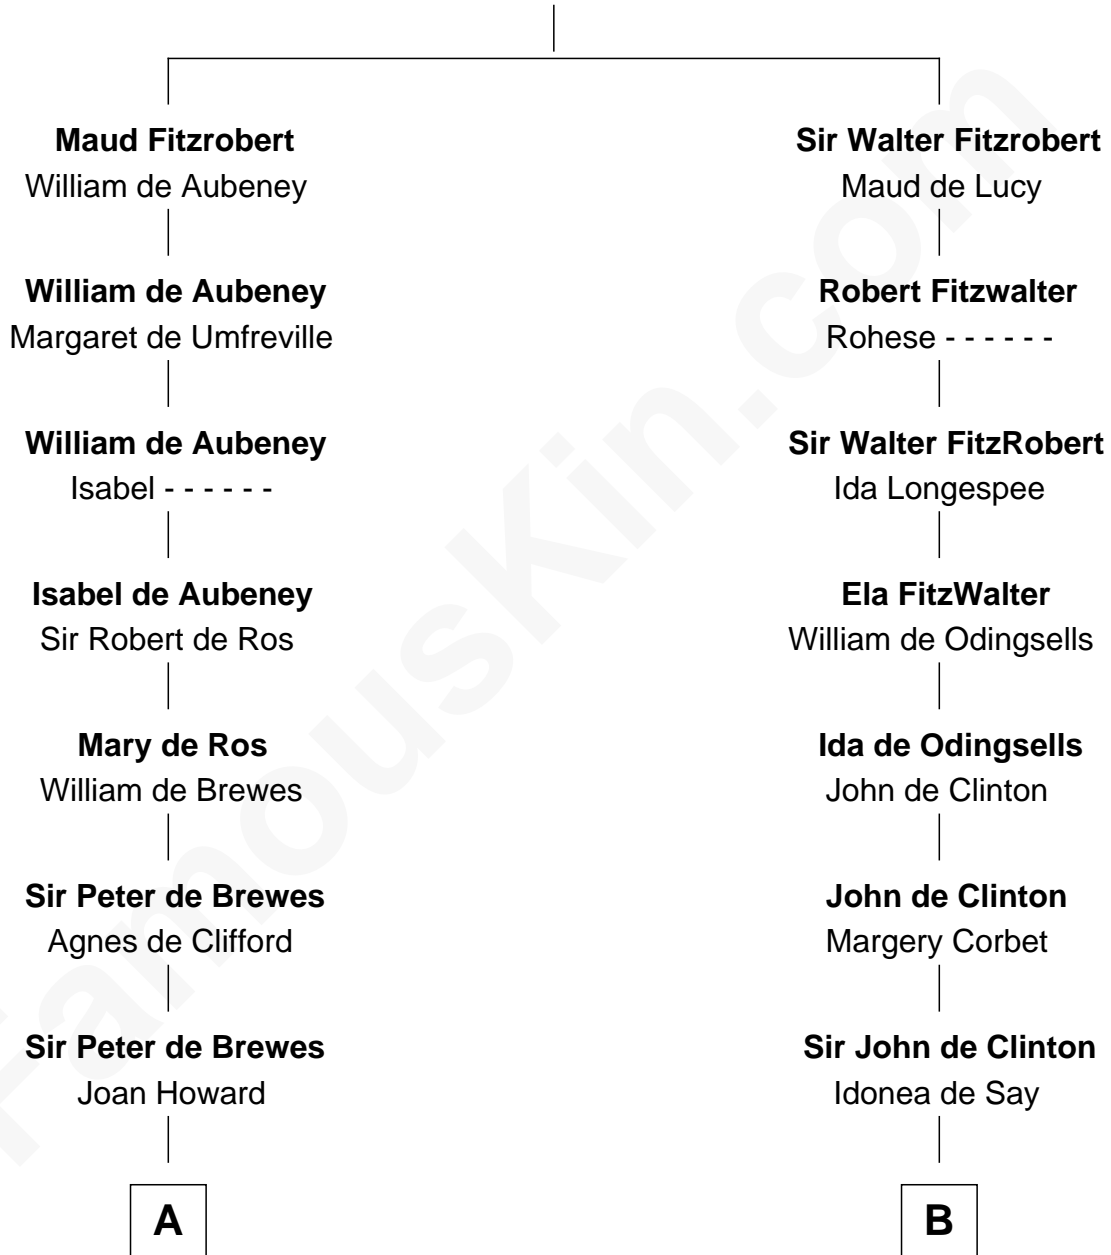

# FamousKin.com Relationship Chart of

**Daniel Carroll**

*Signer of the U.S. Constitution*

20th cousin 1 time removed of

**Abraham Baldwin**

*Signer of the U.S. Constitution*

**Robert Fitzrichard**

Maud de St. Liz

**C**

**Elizabeth Sewall**

William Digges

**Anne Digges**

Henry Darnall

**Eleanor Darnall**

Daniel Carroll

**Daniel Carroll**

*Signer of the U.S. Constitution*

**D**

**Mary Bruen**

John Baldwin

**Abigail Baldwin**

Samuel Baldwin

**Timothy Baldwin**

Bathsheba Stone