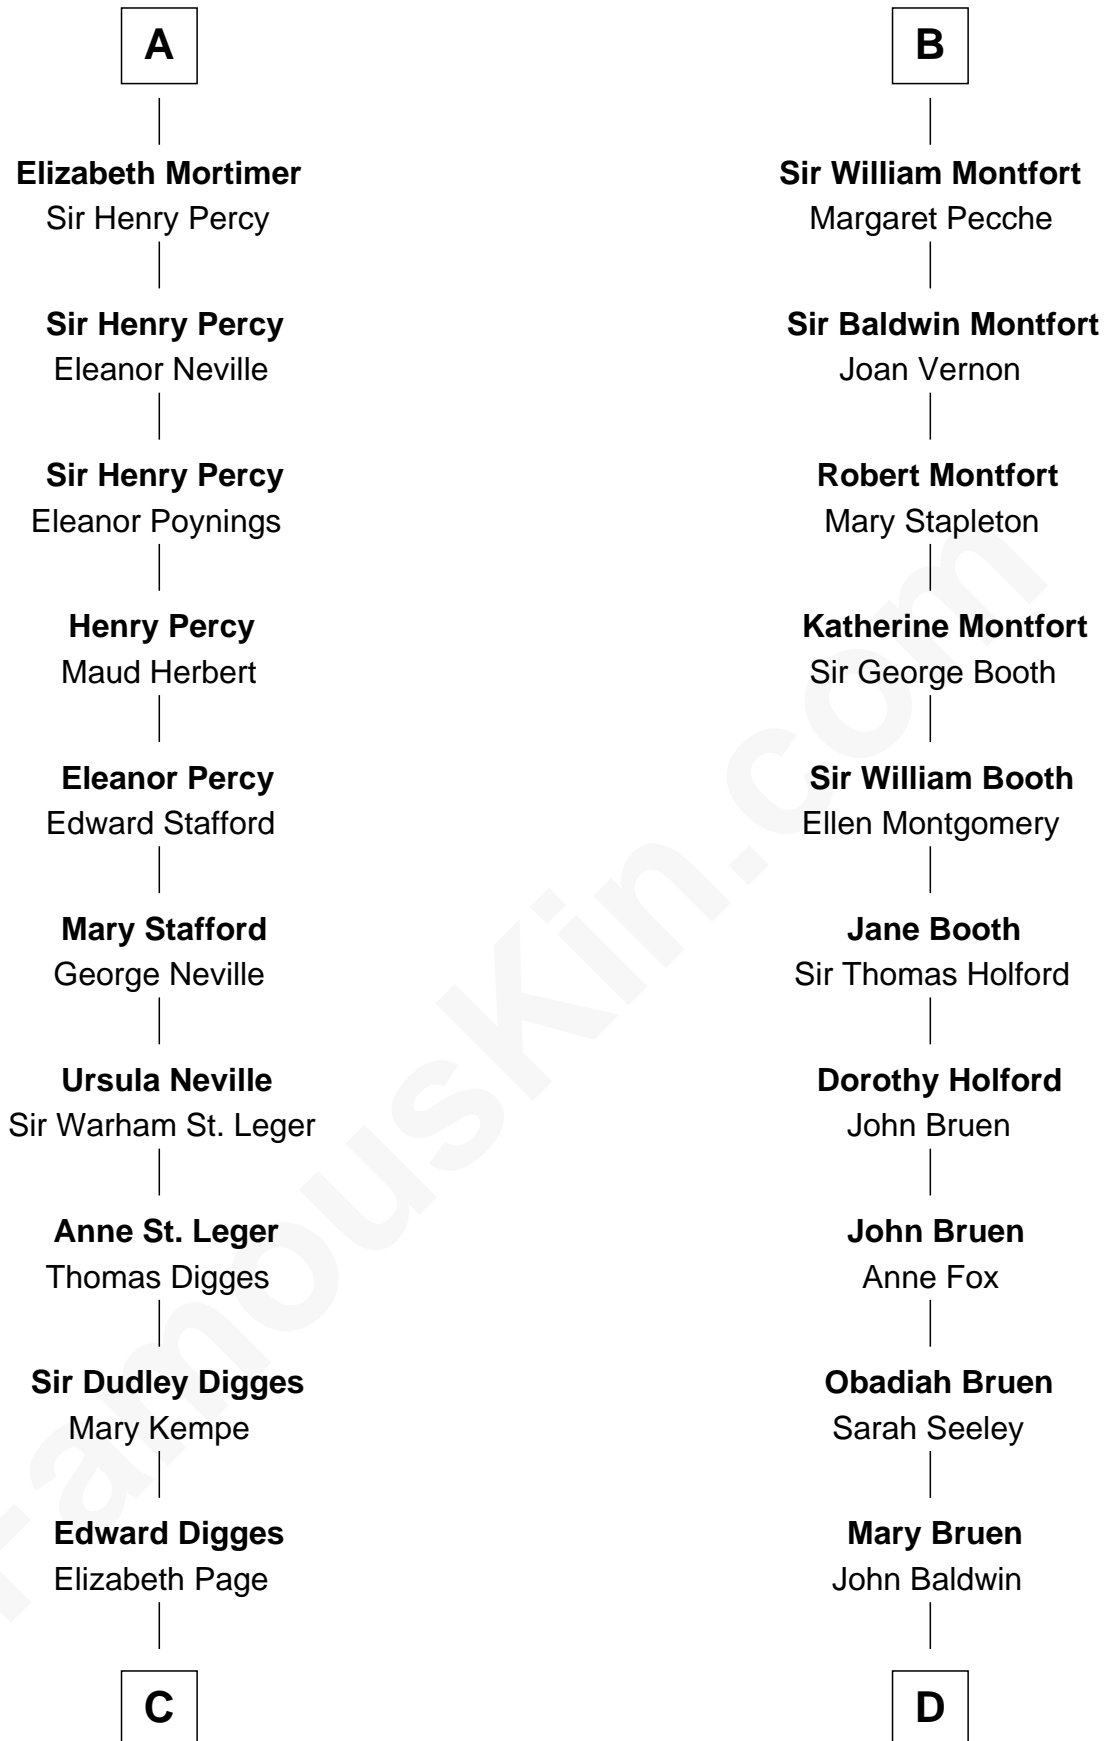

FamousKin.com Relationship Chart of

Daniel Carroll

Signer of the U.S. Constitution

20th cousin of

Abraham Baldwin

Signer of the U.S. Constitution

C

William Digges
Elizabeth Sewall

Anne Digges
Henry Darnall

Eleanor Darnall
Daniel Carroll

Daniel Carroll
Signer of the U.S. Constitution

D

Abigail Baldwin
Samuel Baldwin

Timothy Baldwin
Bathsheba Stone

Michael Baldwin
Lucy Dudley

Abraham Baldwin
Signer of the U.S. Constitution