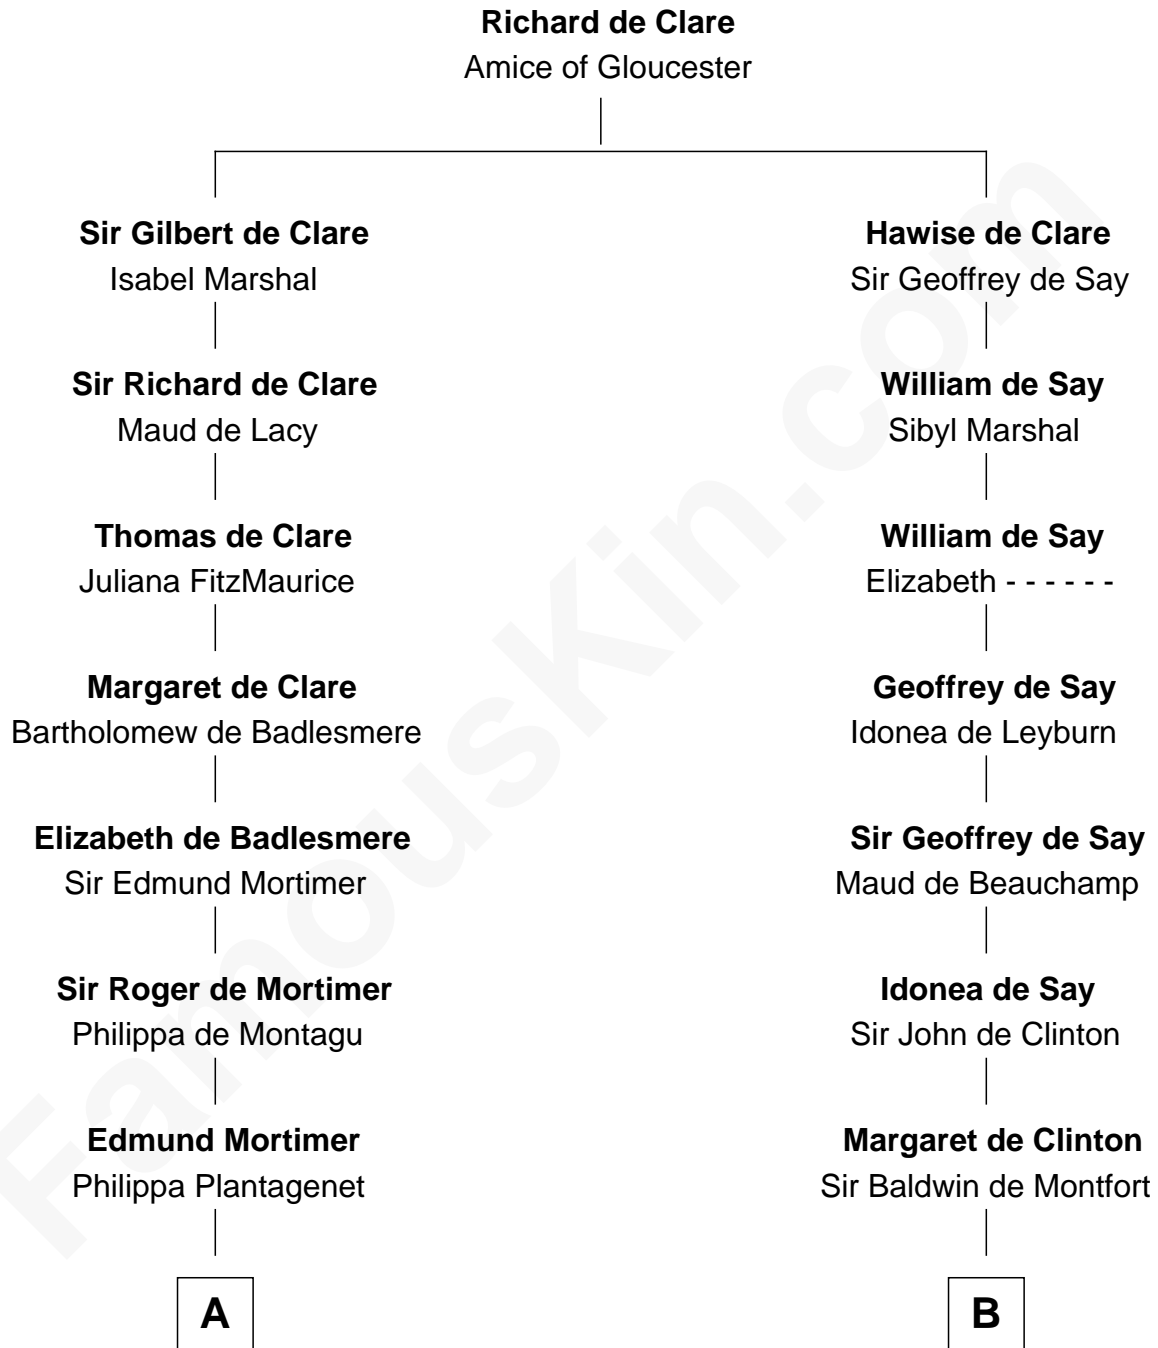

FamousKin.com Relationship Chart of

Daniel Carroll

Signer of the U.S. Constitution

20th cousin of

Abraham Baldwin

Signer of the U.S. Constitution

C

William Digges
Elizabeth Sewall

Anne Digges
Henry Darnall

Eleanor Darnall
Daniel Carroll

Daniel Carroll
Signer of the U.S. Constitution

D

Abigail Baldwin
Samuel Baldwin

Timothy Baldwin
Bathsheba Stone

Michael Baldwin
Lucy Dudley

Abraham Baldwin
Signer of the U.S. Constitution