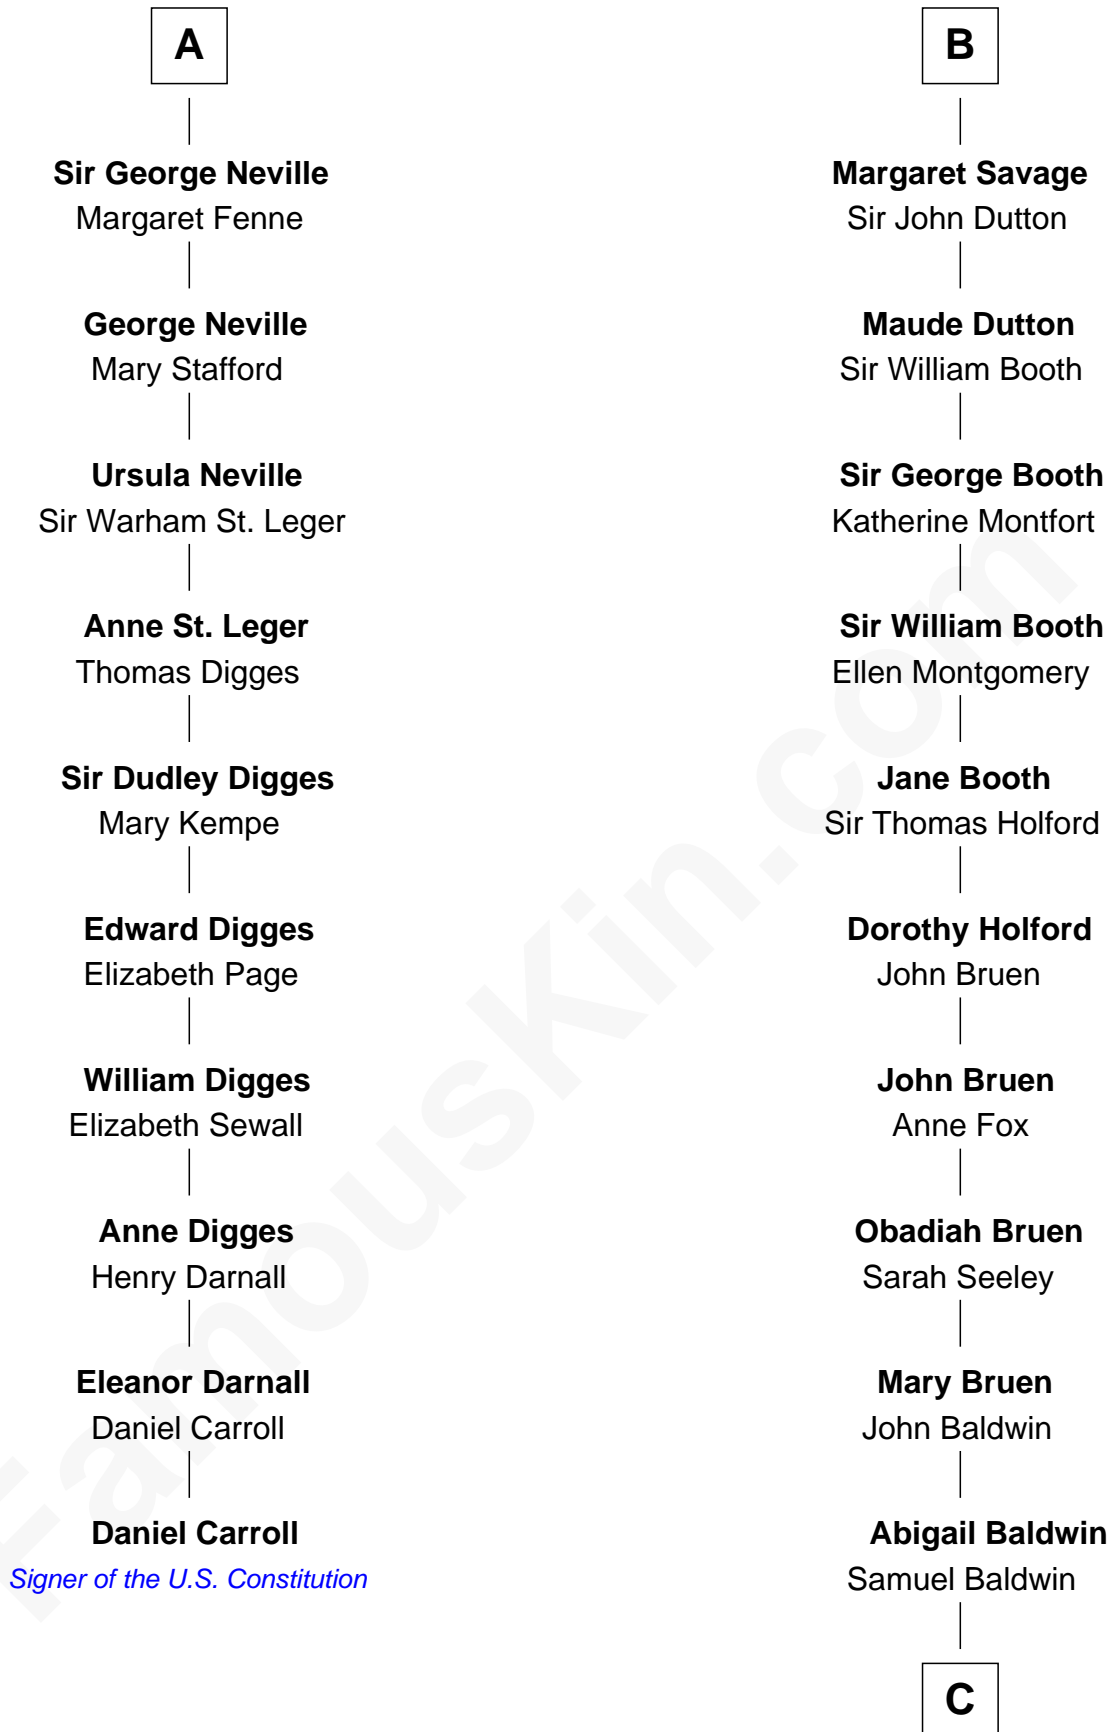

FamousKin.com

Relationship Chart of

Daniel Carroll

Signer of the U.S. Constitution

16th cousin 3 times removed of

Abraham Baldwin

Signer of the U.S. Constitution

Sir William Longespee

Ela of Salisbury

C

Timothy Baldwin
Bathsheba Stone

Michael Baldwin
Lucy Dudley

Abraham Baldwin
Signer of the U.S. Constitution

FamousKin.com