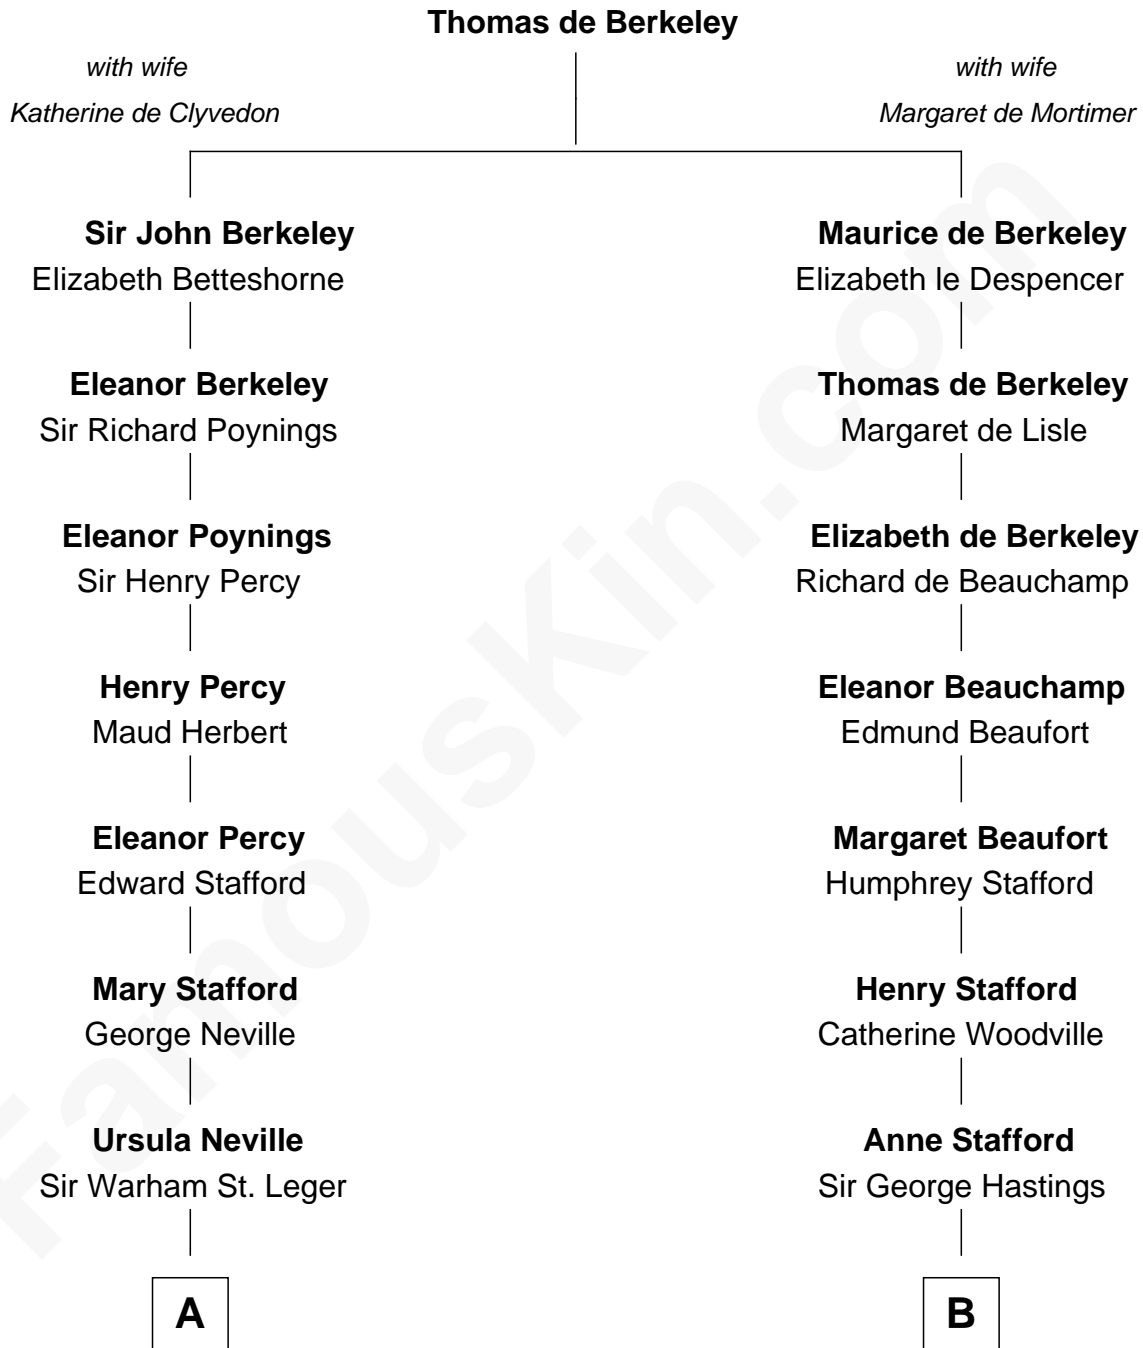

FamousKin.com Relationship Chart of

Daniel Carroll

Signer of the U.S. Constitution

13th cousin 4 times removed of

Lewis Carroll

Author of Alice in Wonderland

A

Anne St. Leger
Thomas Digges

Sir Dudley Digges
Mary Kempe

Edward Digges
Elizabeth Page

William Digges
Elizabeth Sewall

Anne Digges
Henry Darnall

Eleanor Darnall
Daniel Carroll

Daniel Carroll
Signer of the U.S. Constitution

B

Sir Francis Hastings
Katherine Pole

George Hastings
Dorothy Port

Francis Hastings
Sarah Harington

Catherine Hastings
Philip Stanhope

Sarah Stanhope
Sir Richard de Hoghton

Sir Charles Hoghton
Mary Skeffington

Lucy Hoghton
Thomas Lutwidge

Henry Lutwidge
Jane Molyneux