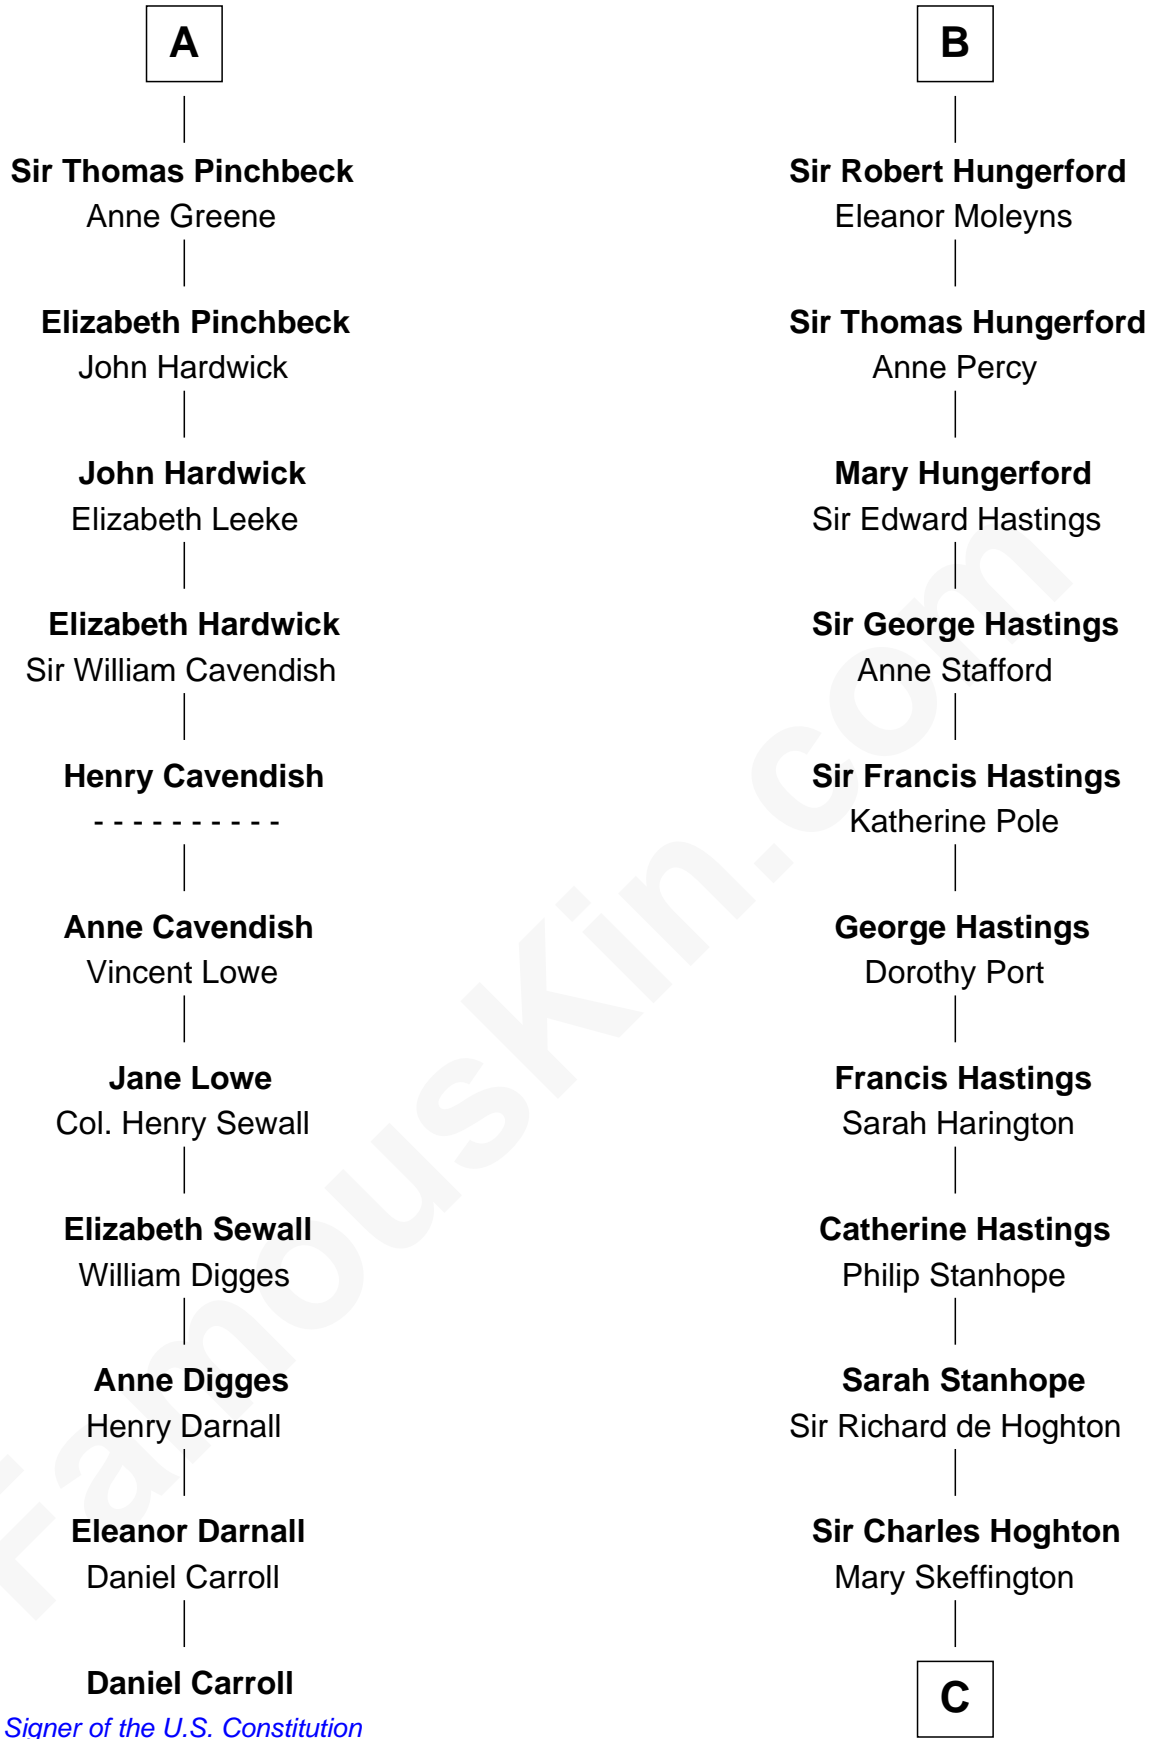

FamousKin.com Relationship Chart of

Daniel Carroll

Signer of the U.S. Constitution

17th cousin 4 times removed of

Lewis Carroll

Author of Alice in Wonderland

Alexander Comyn
Elisabeth de Quincy

Elizabeth Comyn
Sir Gilbert de Umfreville

Sir Robert de Umfreville
Lucy de Kyme

Elizabeth de Umfreville
Sir Gilbert de Burradon

Eleanor de Burradon
Sir Henry Tailboys

Sir Walter Tailboys
Margaret - - - - -

Sir Walter Tailboys
- - - - -

Margaret Tailboys
Richard Pinchbeck

A

Lord Alexander Comyn
Joan le Latimer

Alice Comyn
Henry de Beaumont

Sir John de Beaumont
Eleanor Plantagenet

Henry de Beaumont
Margaret de Vere

Sir John de Beaumont
Katherine de Everingham

Elizabeth Beaumont
Sir William Botreaux

Margaret Botreaux
Sir Robert Hungerford

B

C

Lucy Hoghton
Thomas Lutwidge

Henry Lutwidge
Jane Molyneux

Charles Lutwidge
Elizabeth Anne Dodgson

Frances Jane Lutwidge
Rev. Charles Dodgson

Lewis Carroll
Author of Alice in Wonderland