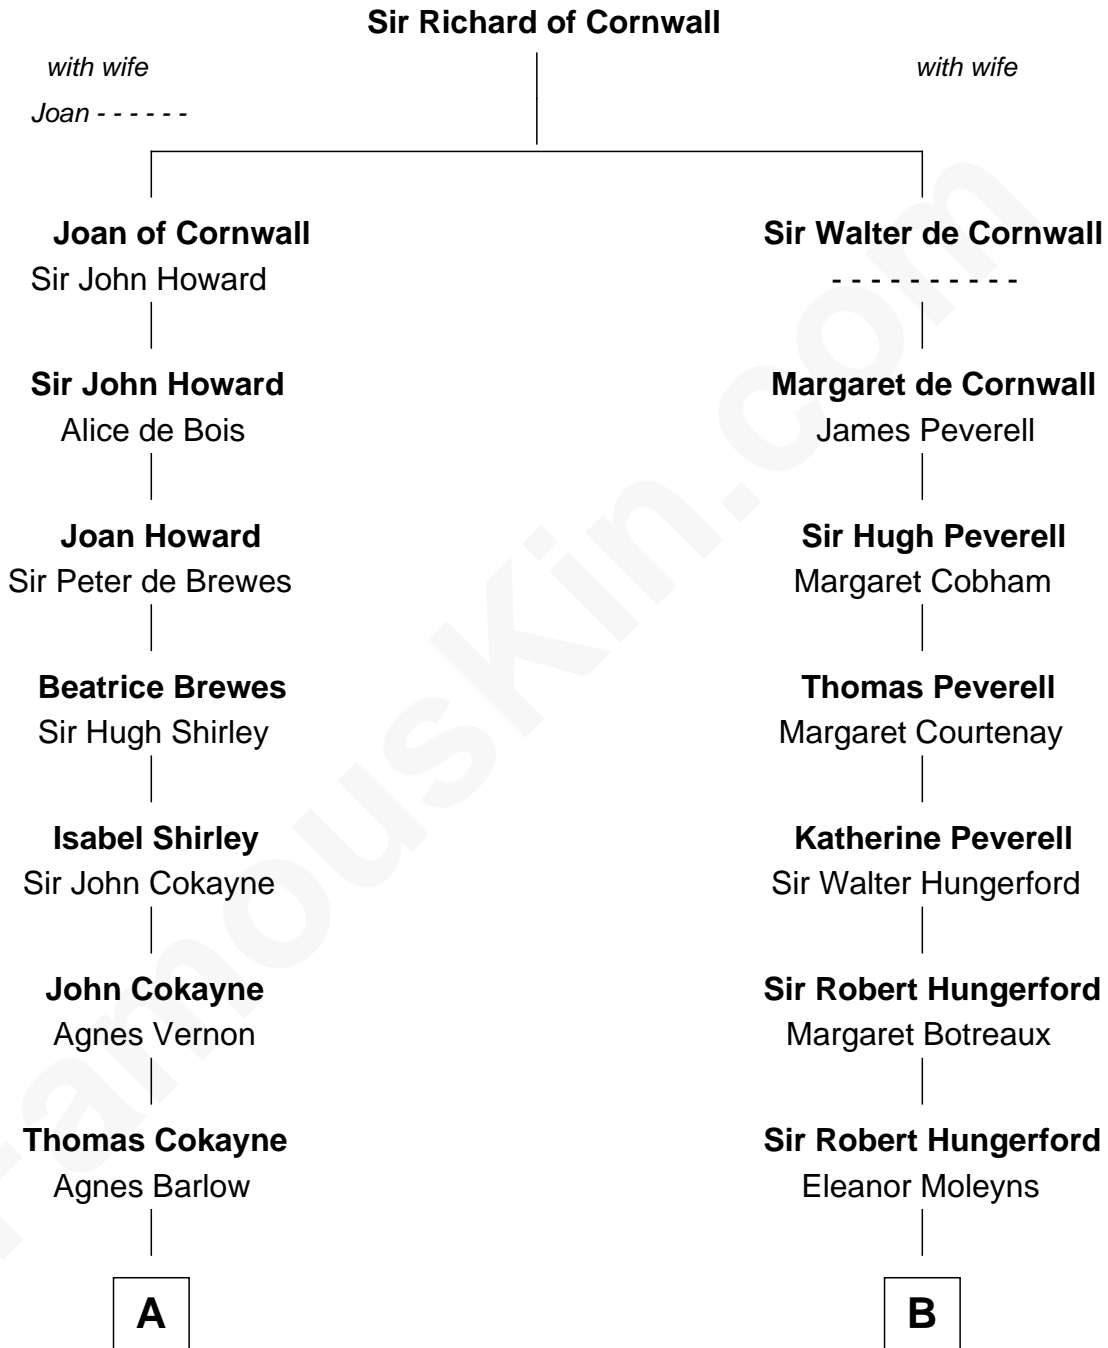

# FamousKin.com Relationship Chart of

**Daniel Carroll**

*Signer of the U.S. Constitution*

16th cousin 4 times removed of

**Lewis Carroll**

*Author of Alice in Wonderland*

**C**

**Henry Lutwidge**

Jane Molyneux

**Charles Lutwidge**

Elizabeth Anne Dodgson

**Frances Jane Lutwidge**

Rev. Charles Dodgson

**Lewis Carroll**

*Author of Alice in Wonderland*

FamousKin.com