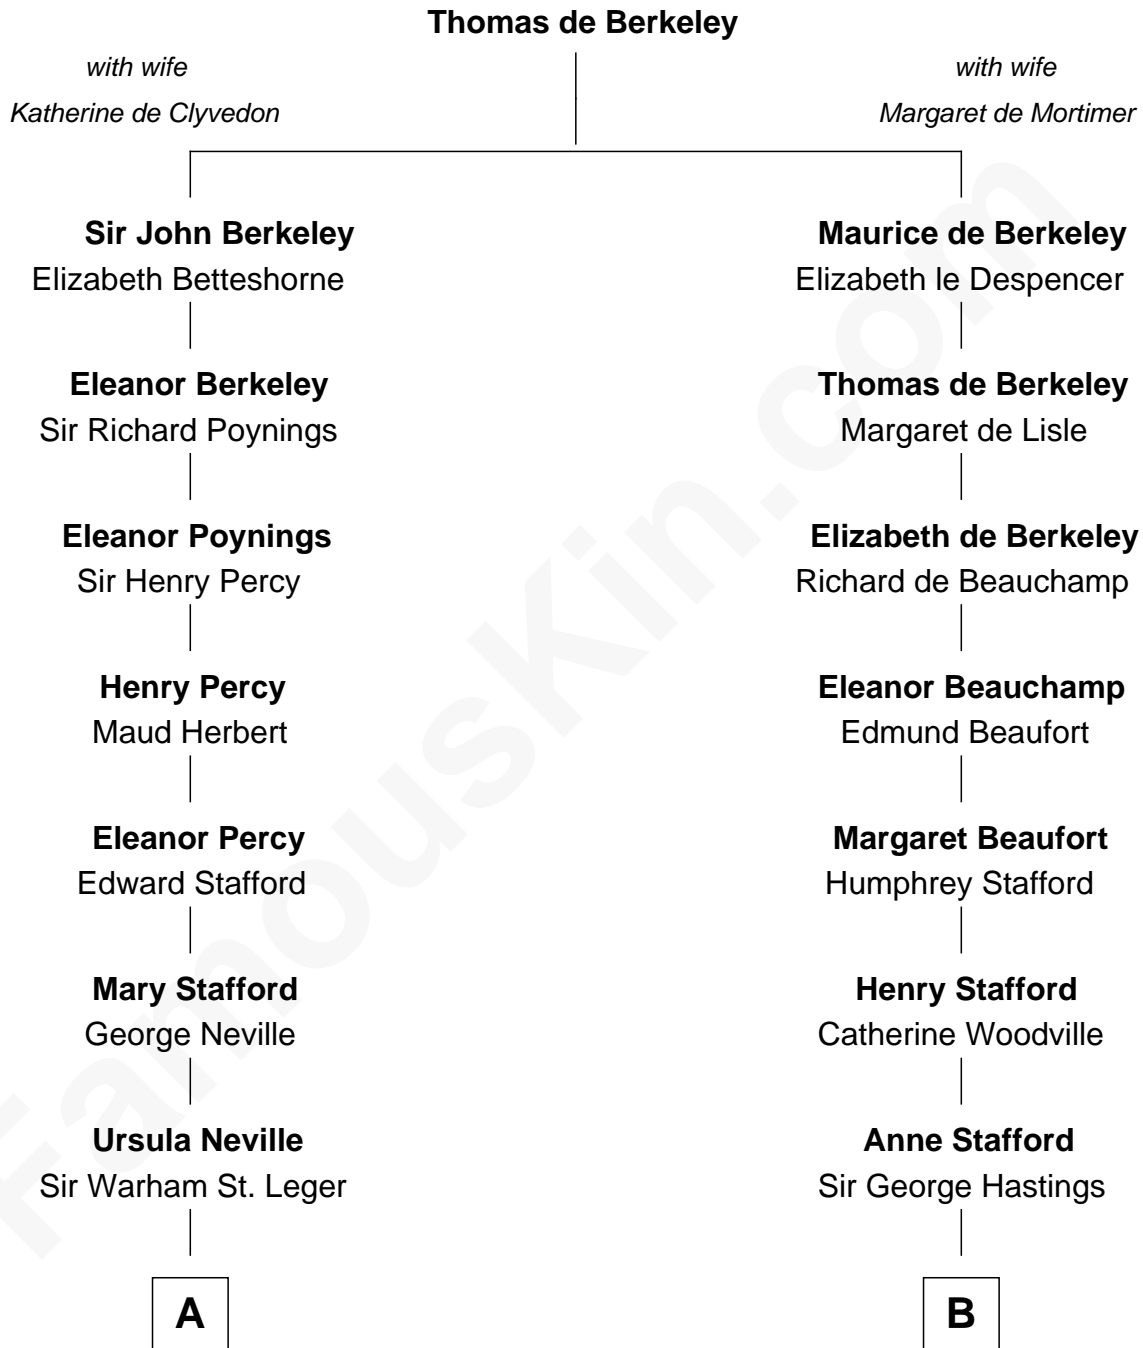

# FamousKin.com Relationship Chart of

**Daniel Carroll**

*Signer of the U.S. Constitution*

13th cousin 5 times removed of

**E. M. Forster**

*English Novelist*

**C**

**Edward Morgan Llewellyn Forster**

Alice Clara Whichelo

**E. M. Forster**

*English Novelist*

FamousKin.com