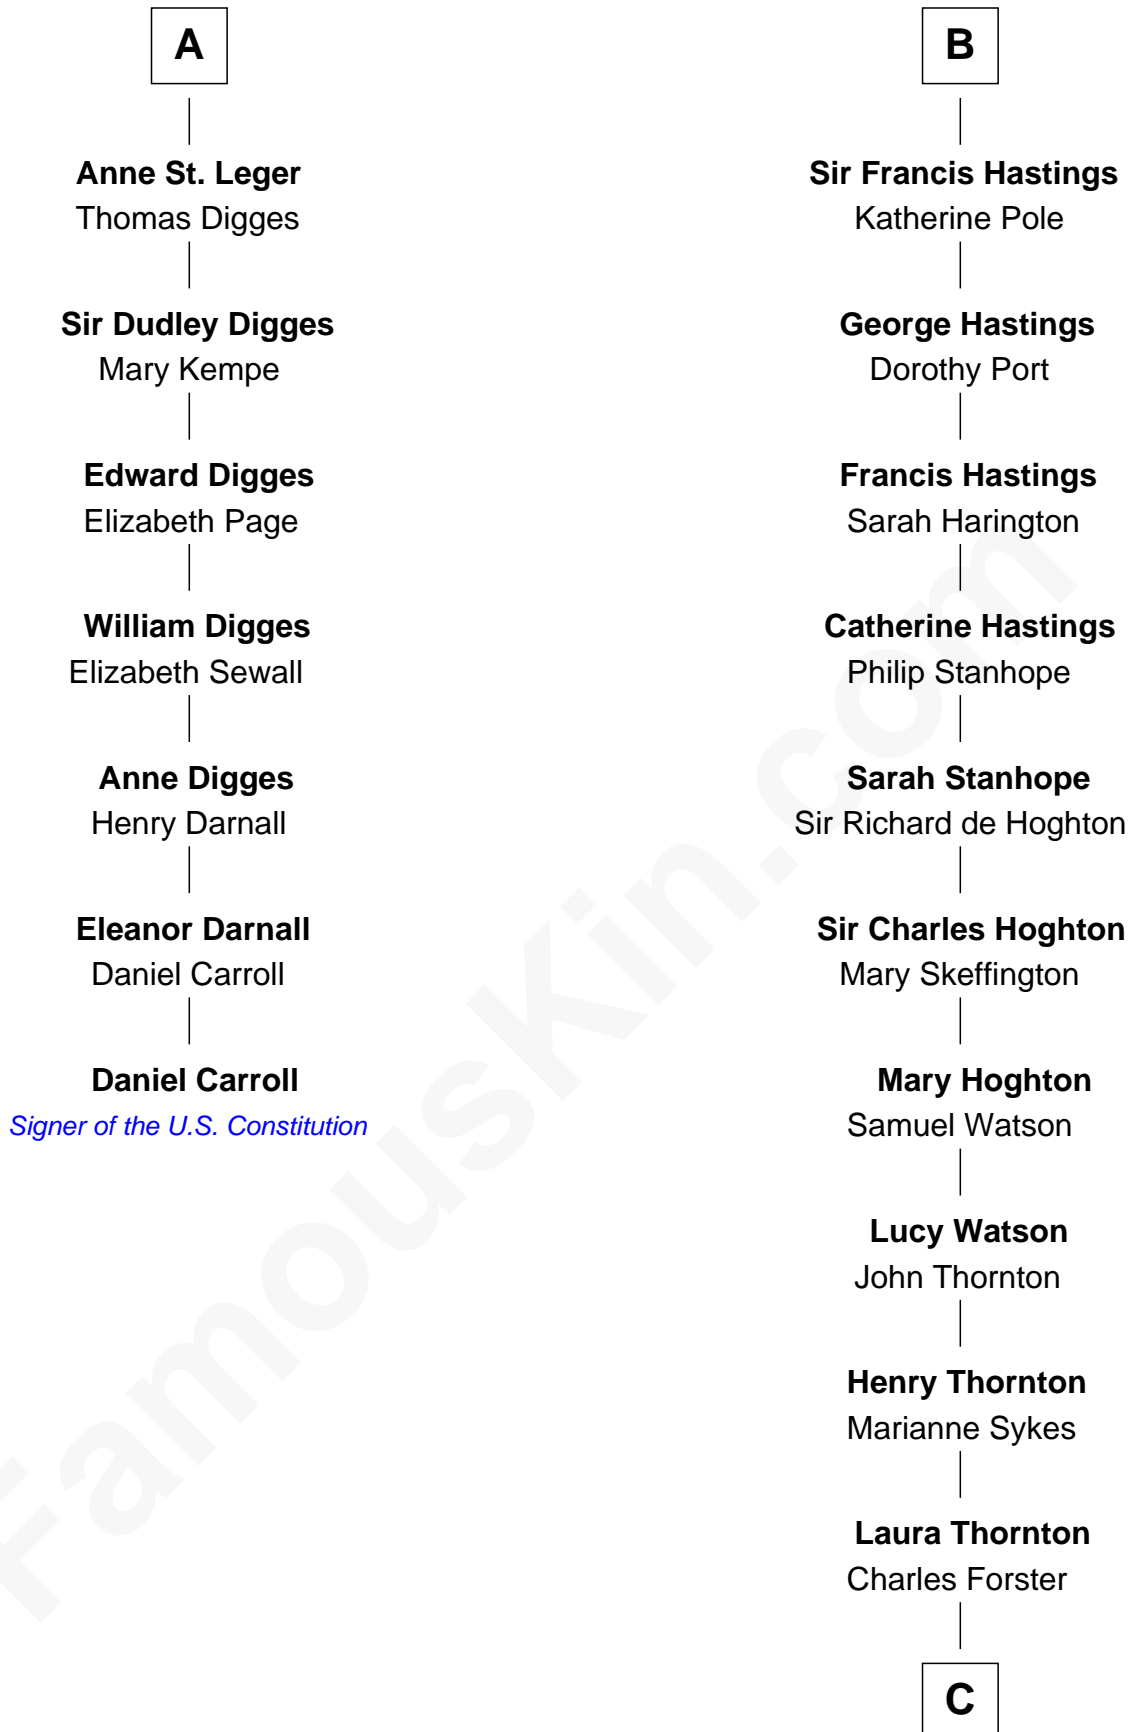

# FamousKin.com Relationship Chart of

**Daniel Carroll**

*Signer of the U.S. Constitution*

13th cousin 5 times removed of

**E. M. Forster**

*English Novelist*

**C**

**Edward Morgan Llewellyn Forster**

Alice Clara Whichelo

**E. M. Forster**

*English Novelist*

FamousKin.com