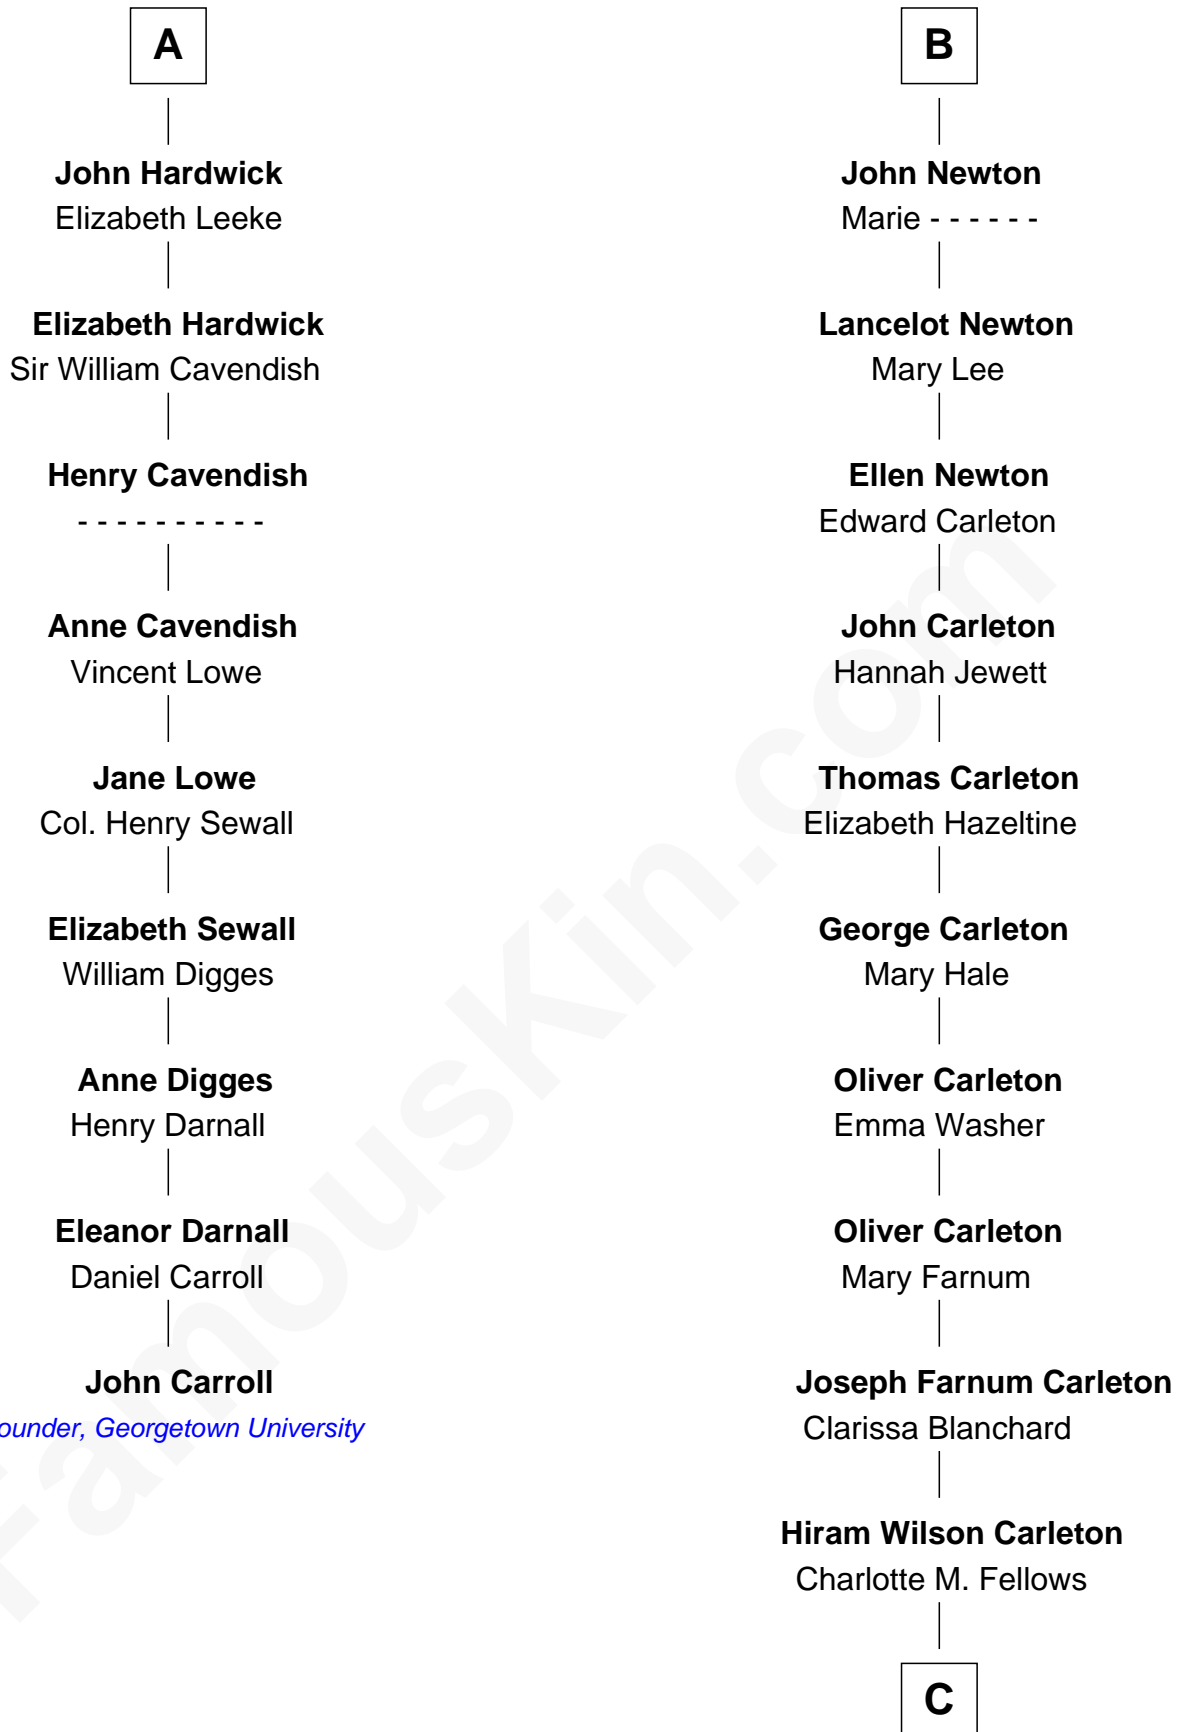

# FamousKin.com Relationship Chart of

**John Carroll**

*Founder of Georgetown University*

15th cousin 5 times removed of

**Mickey Rourke**

*Movie Actor*

**Margaret Tailboys**  
Richard Pinchbeck

**Isabel Constable**  
Stephen de Thorpe

**Sir Thomas Pinchbeck**  
Anne Greene

**Margaret Thorpe**  
John Newton

**Elizabeth Pinchbeck**  
John Hardwick

**John Newton**  
Margaret Grimston

**A**

**B**

C

**Joseph Clinton Carleton**

Maud Alice Fitts

**Hazel May Carleton**

Leonard Ernest Cameron

**Annette Elizabeth Cameron**