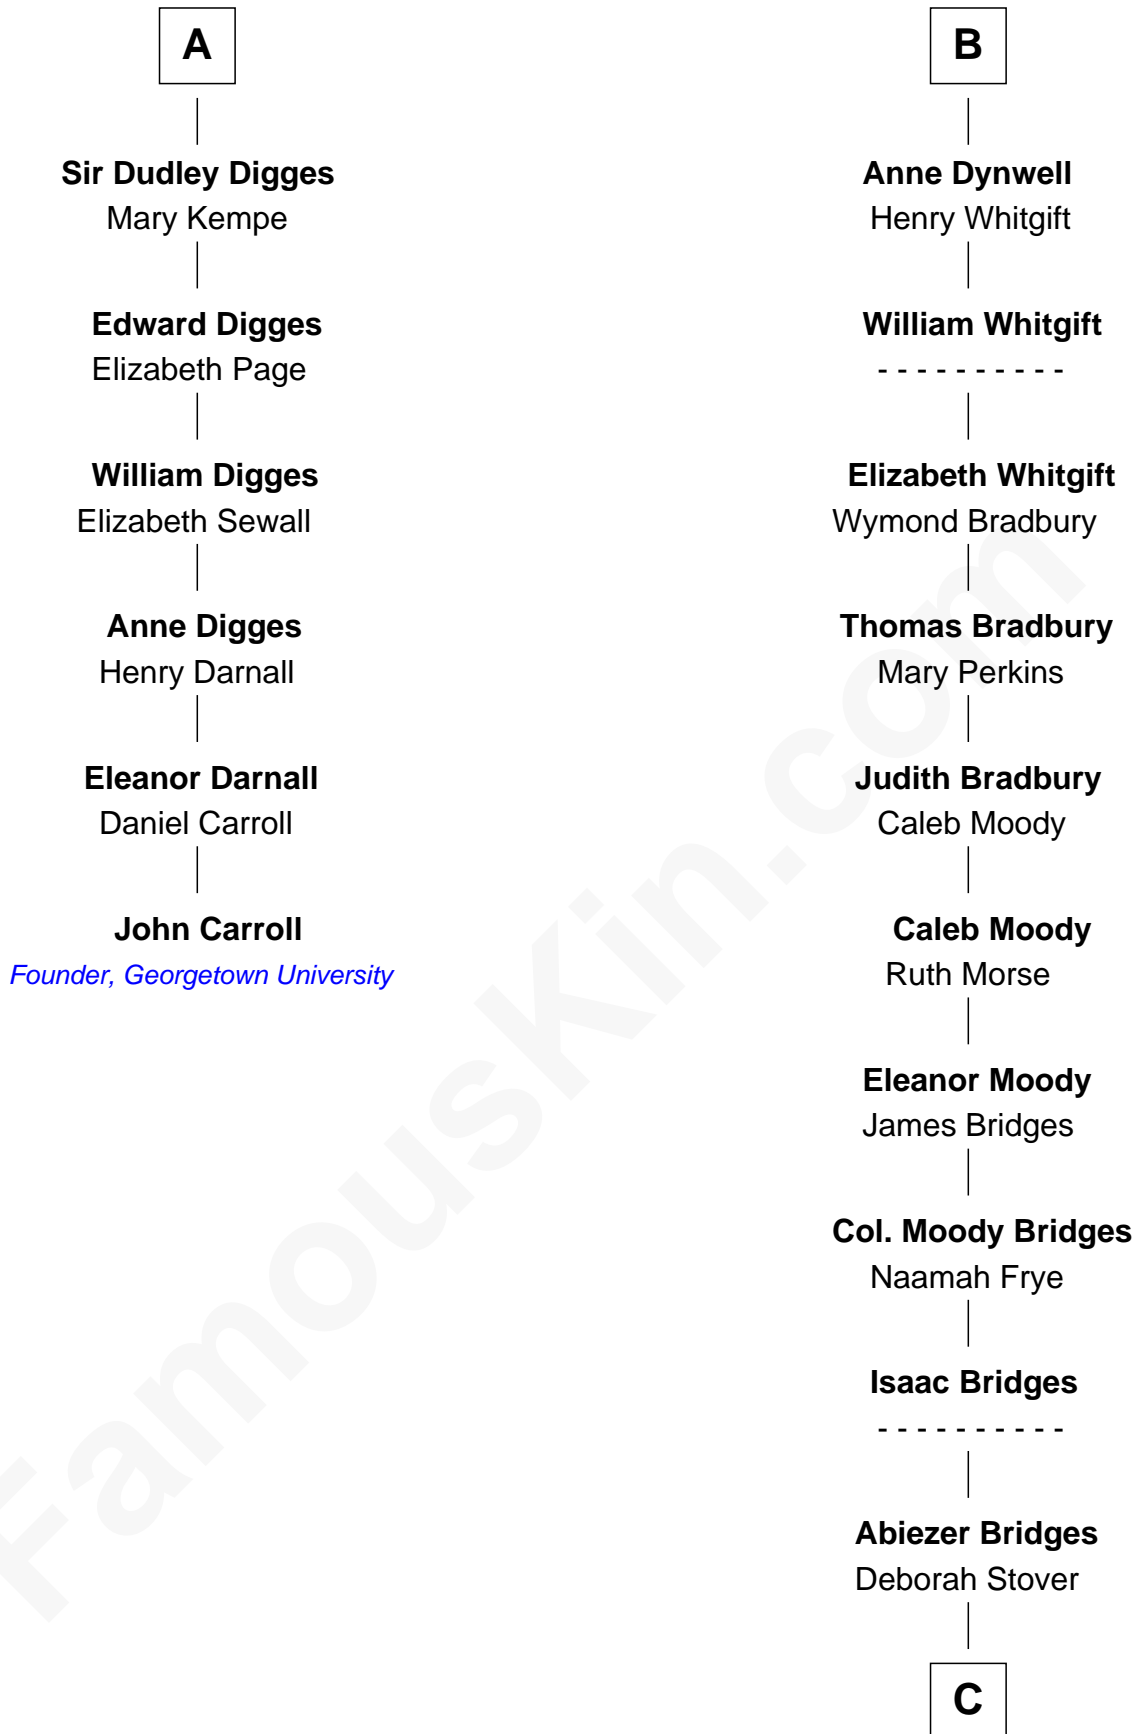

## Relationship Chart of

### John Carroll

Founder of Georgetown University

12th cousin 8 times removed of

**Owen Brewster**

54th Governor of Maine

**C**

Rev. Otis Bridges

Margaret Owen

Owen W. Bridges

Lydia A. - - - - -

Carrie S. Bridges

William Edmund Brewster

Owen Brewster

*54th Governor of Maine*

FamousKin.com