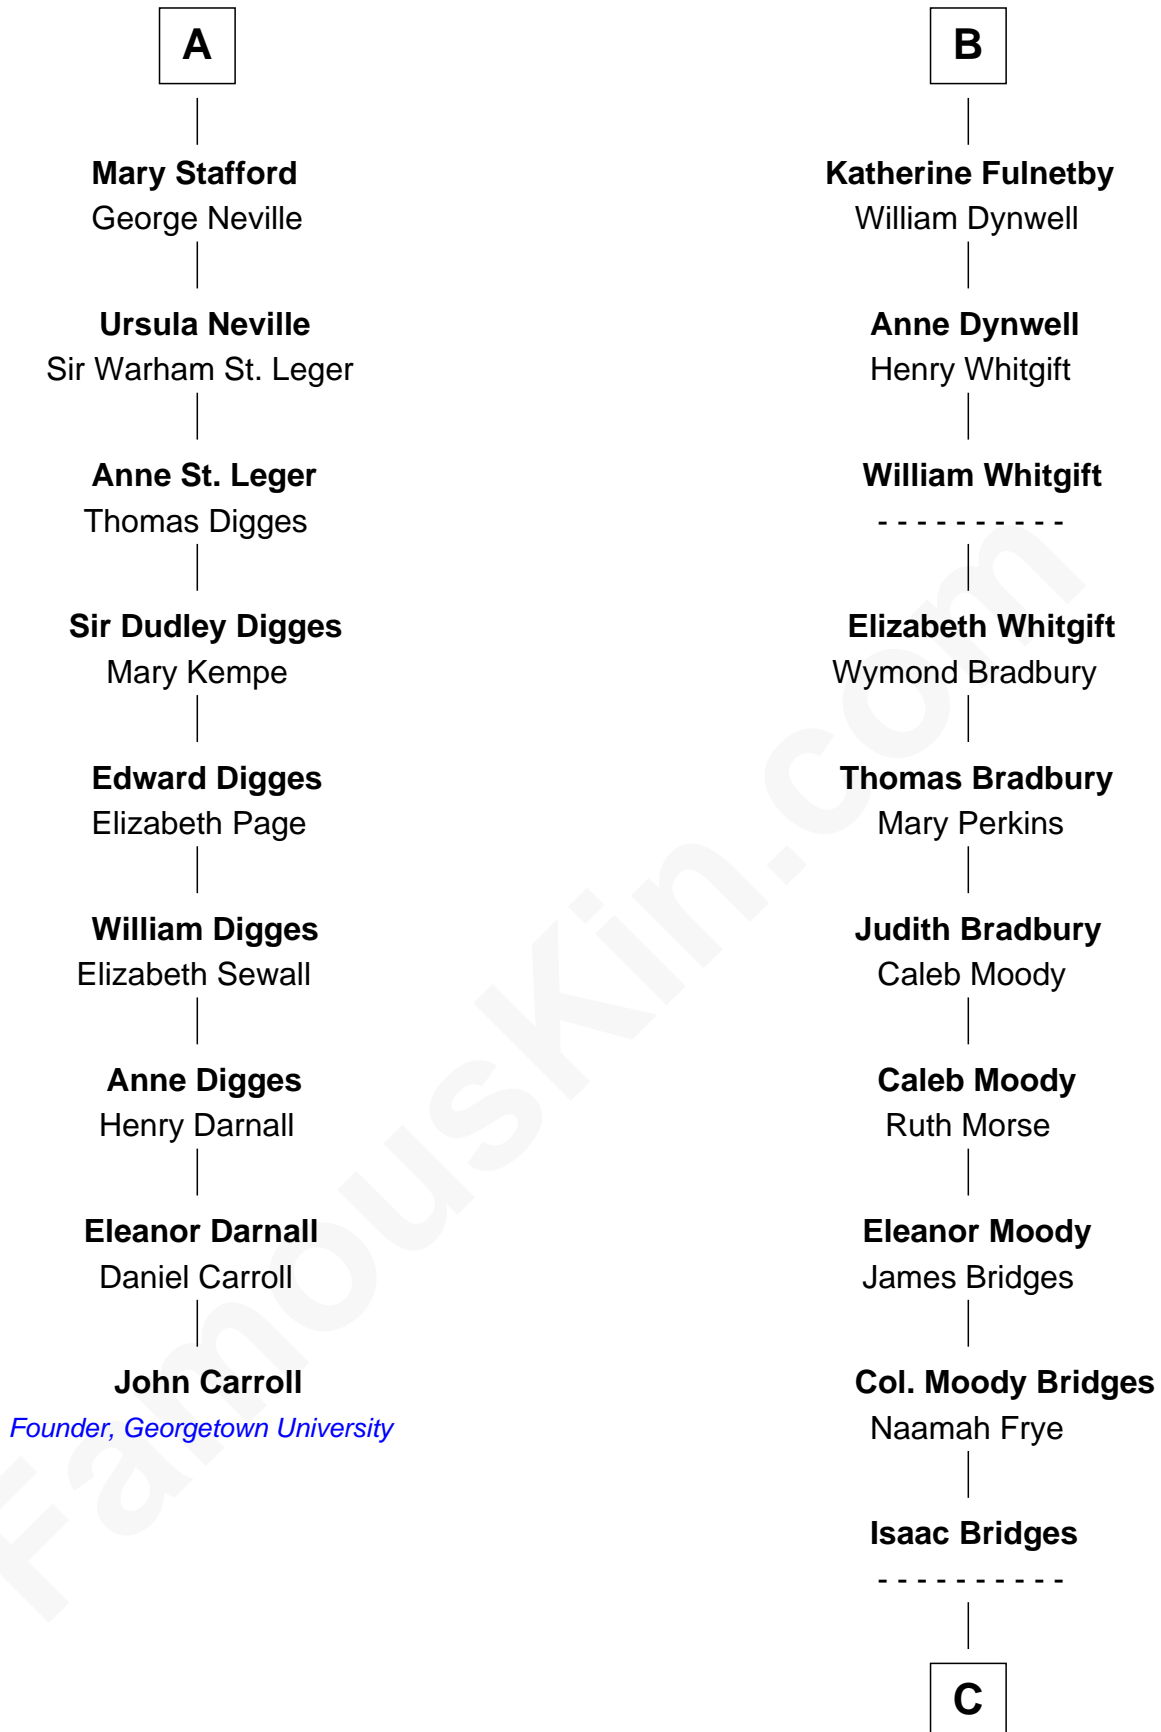

Joan of Lancaster

John de Mowbray

John de Mowbray

Elizabeth de Segrave

Eleanor de Mowbray

John de Welles

Eudo de Welles

Maud de Greystoke

Sir Lionel de Welles

Joan de Waterton

Margaret de Welles

Sir Thomas Dymoke

Jane Dymoke

John Fulnetby

B

C

Abiezer Bridges

Deborah Stover

Rev. Otis Bridges

Margaret Owen

Owen W. Bridges

Lydia A. -----

Carrie S. Bridges

William Edmund Brewster

Owen Brewster

54th Governor of Maine

FamousKin.com