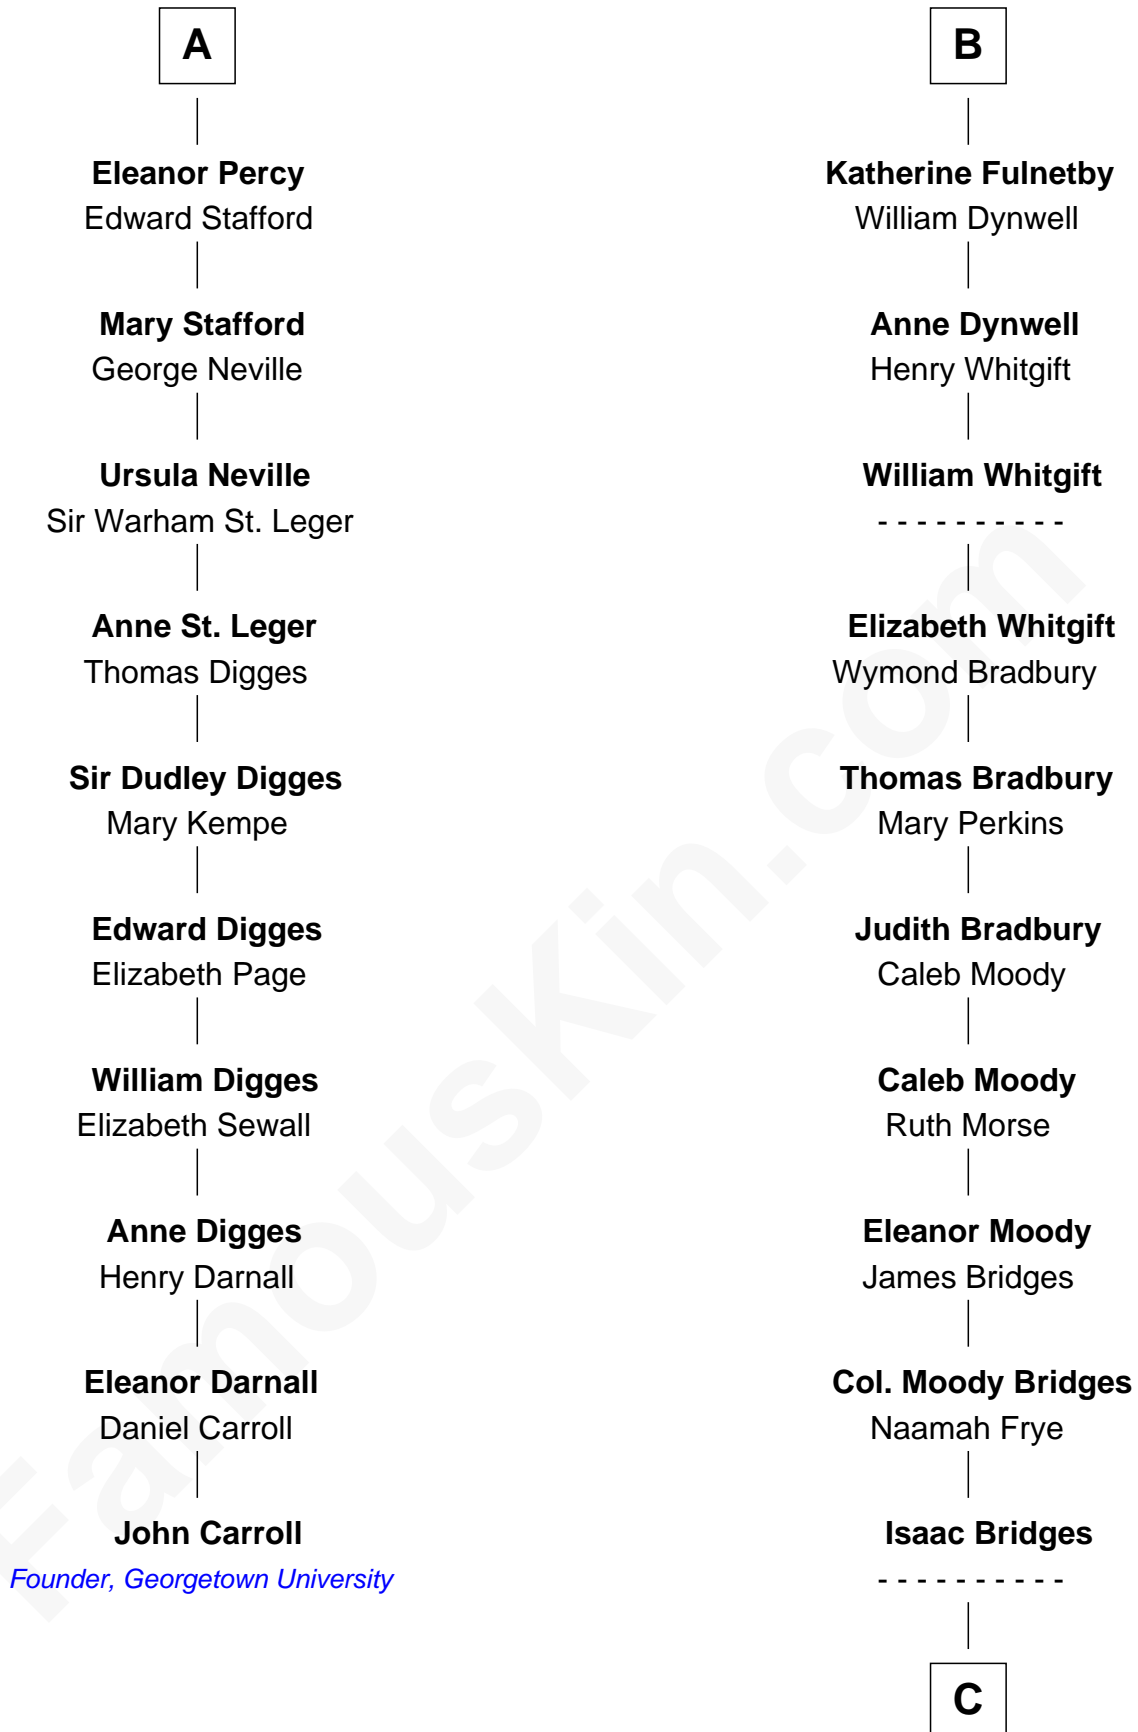

FamousKin.com

Relationship Chart of

John Carroll

Founder of Georgetown University

16th cousin 5 times removed of

Owen Brewster

54th Governor of Maine

Bartholomew de Badlesmere

Margery de Badlesmere

Sir William de Ros

Maud de Roos

John de Welles

John de Welles

Eleanor de Mowbray

Eudo de Welles

Maud de Greystoke

Sir Lionel de Welles

Joan de Waterton

Margaret de Welles

Sir Thomas Dymoke

Jane Dymoke

John Fulnetby

B

C

Owen Brewster

54th Governor of Maine

FamousKin.com