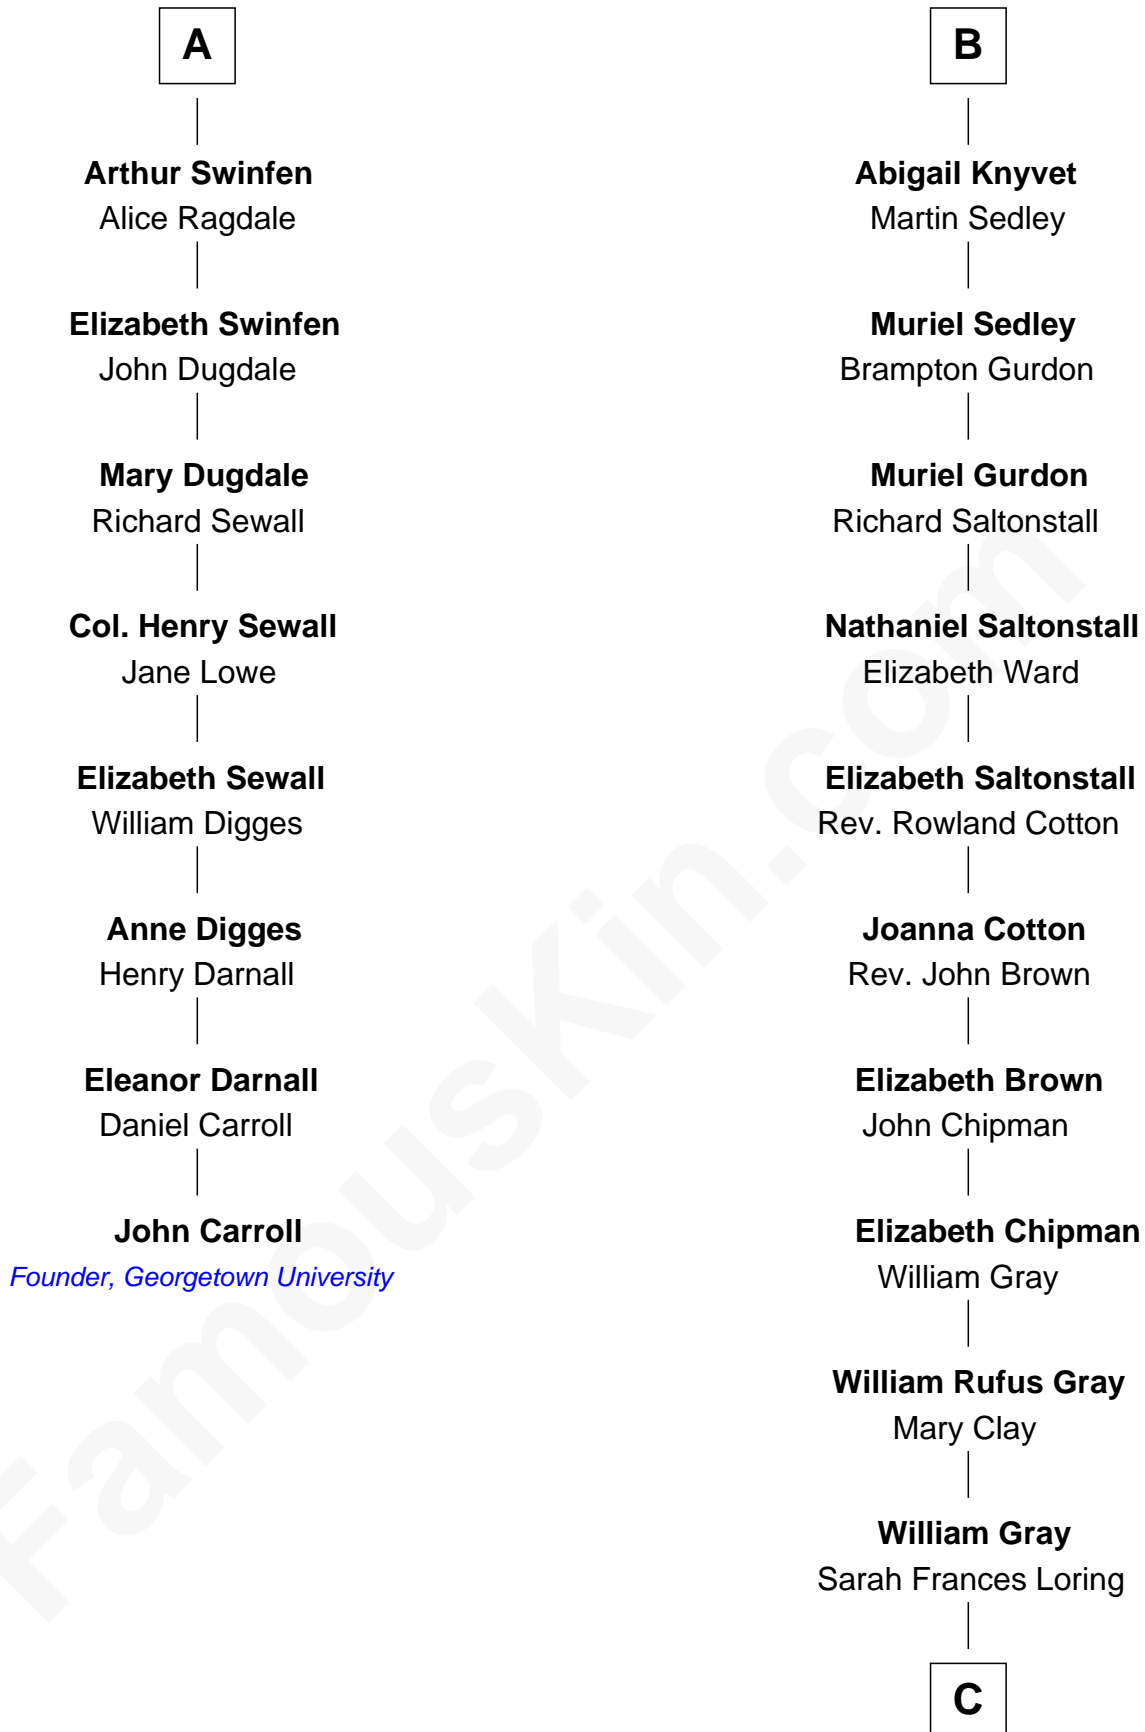

FamousKin.com Relationship Chart of

John Carroll

Founder of Georgetown University

14th cousin 6 times removed of

Story Musgrave

NASA Astronaut

Ralph de Stafford

with wife
Katherine de Hastang

Thomas de Ros

Margaret de Ros

Sir Reynold Grey

Sir John Grey

Constance de Holand

Alice Grey

Sir William Knyvet

Sir Edmund Knyvet

Eleanor Tyrrel

Edmund Knyvet

Jane Bouchier

John Knyvet

Agnes Harcourt

B

C

Edward Gray

Elizabeth Gray Story

Marguerite Gray

John Butler Swann

Marguerite Swann

Percy Musgrave

Story Musgrave

NASA Astronaut

FamousKin.com