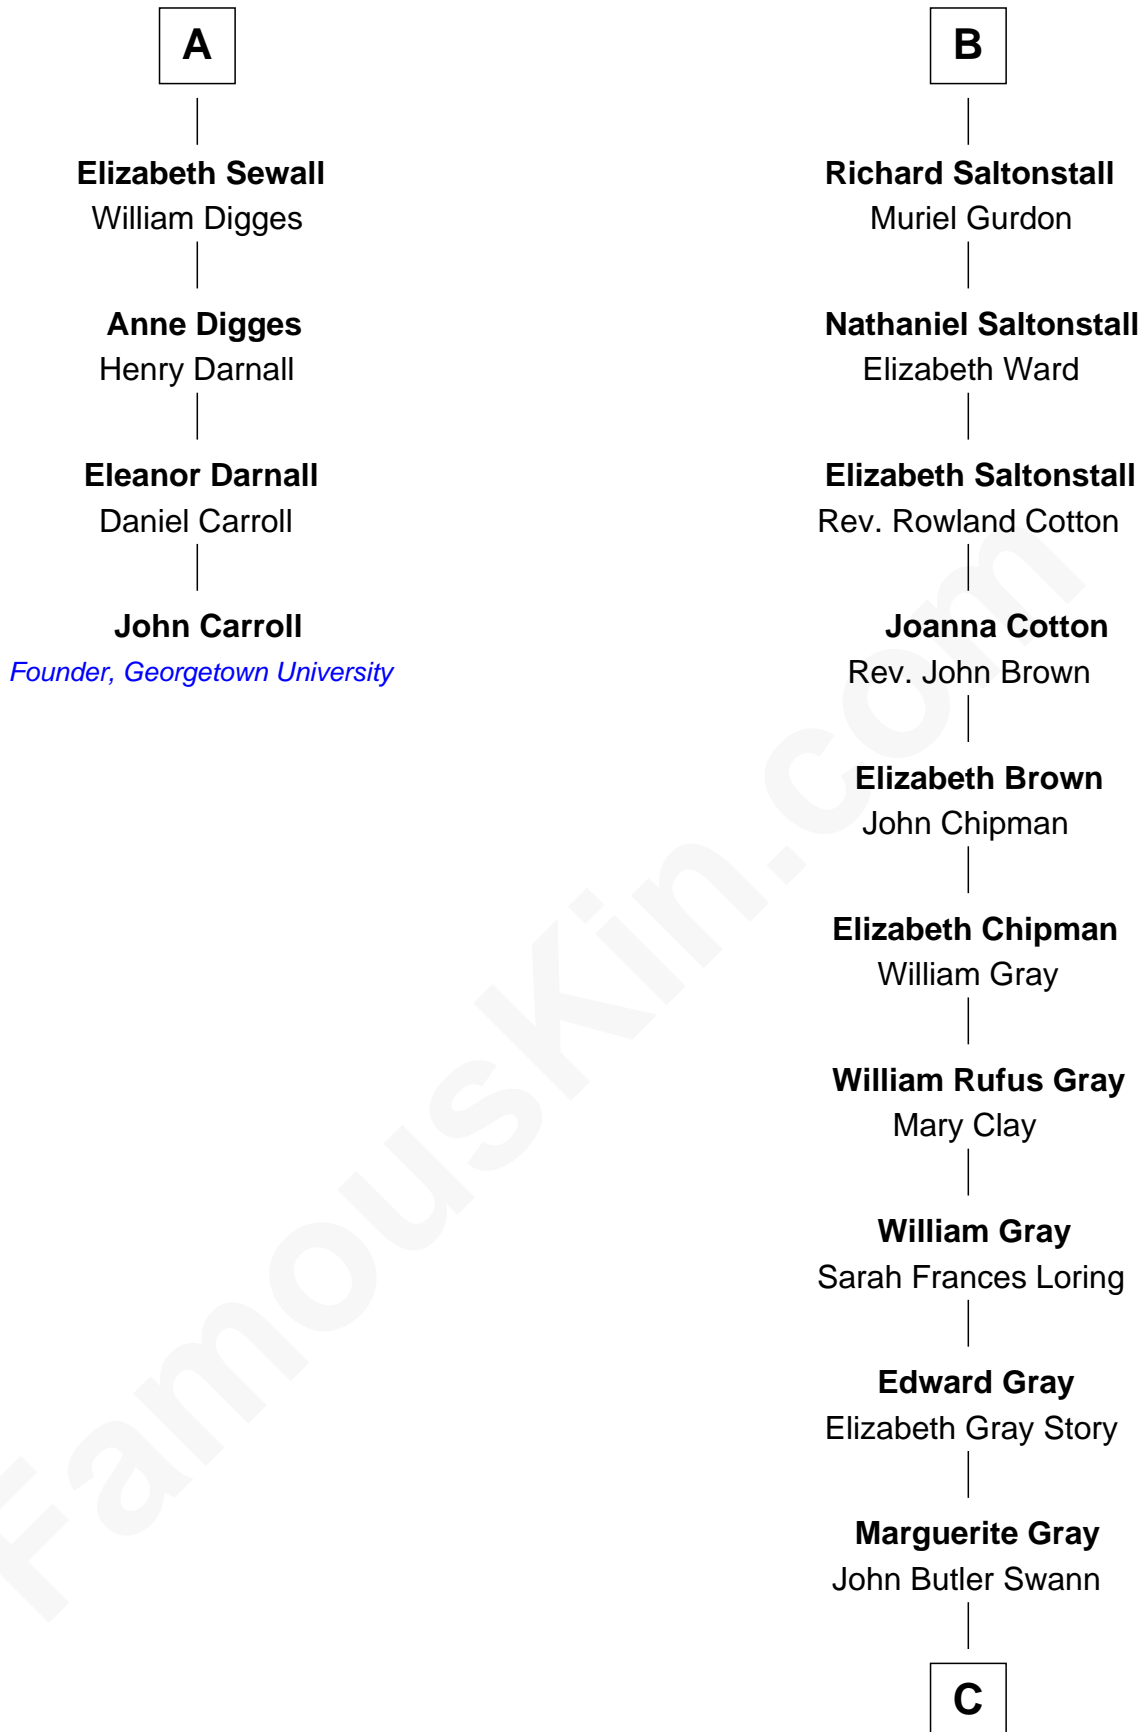

# FamousKin.com Relationship Chart of

**John Carroll**

*Founder of Georgetown University*

10th cousin 8 times removed of

**Story Musgrave**

*NASA Astronaut*

**Sir Thomas Chaworth**

Isabel Aylesbury

Sir William FitzWilliam

**Isabel FitzWilliam**

Richard Wentworth

**Matthew Wentworth**

Elizabeth Woodruffe

**Beatrice Wentworth**

Arthur Kaye

**John Kaye**

Dorothy Mauleverer

**Robert Kaye**

Anne Flower

**Grace Kaye**

Richard Saltonstall

**B**

**C**

—  
**Marguerite Swann**

Percy Musgrave

—  
**Story Musgrave**

*NASA Astronaut*

FamousKin.com