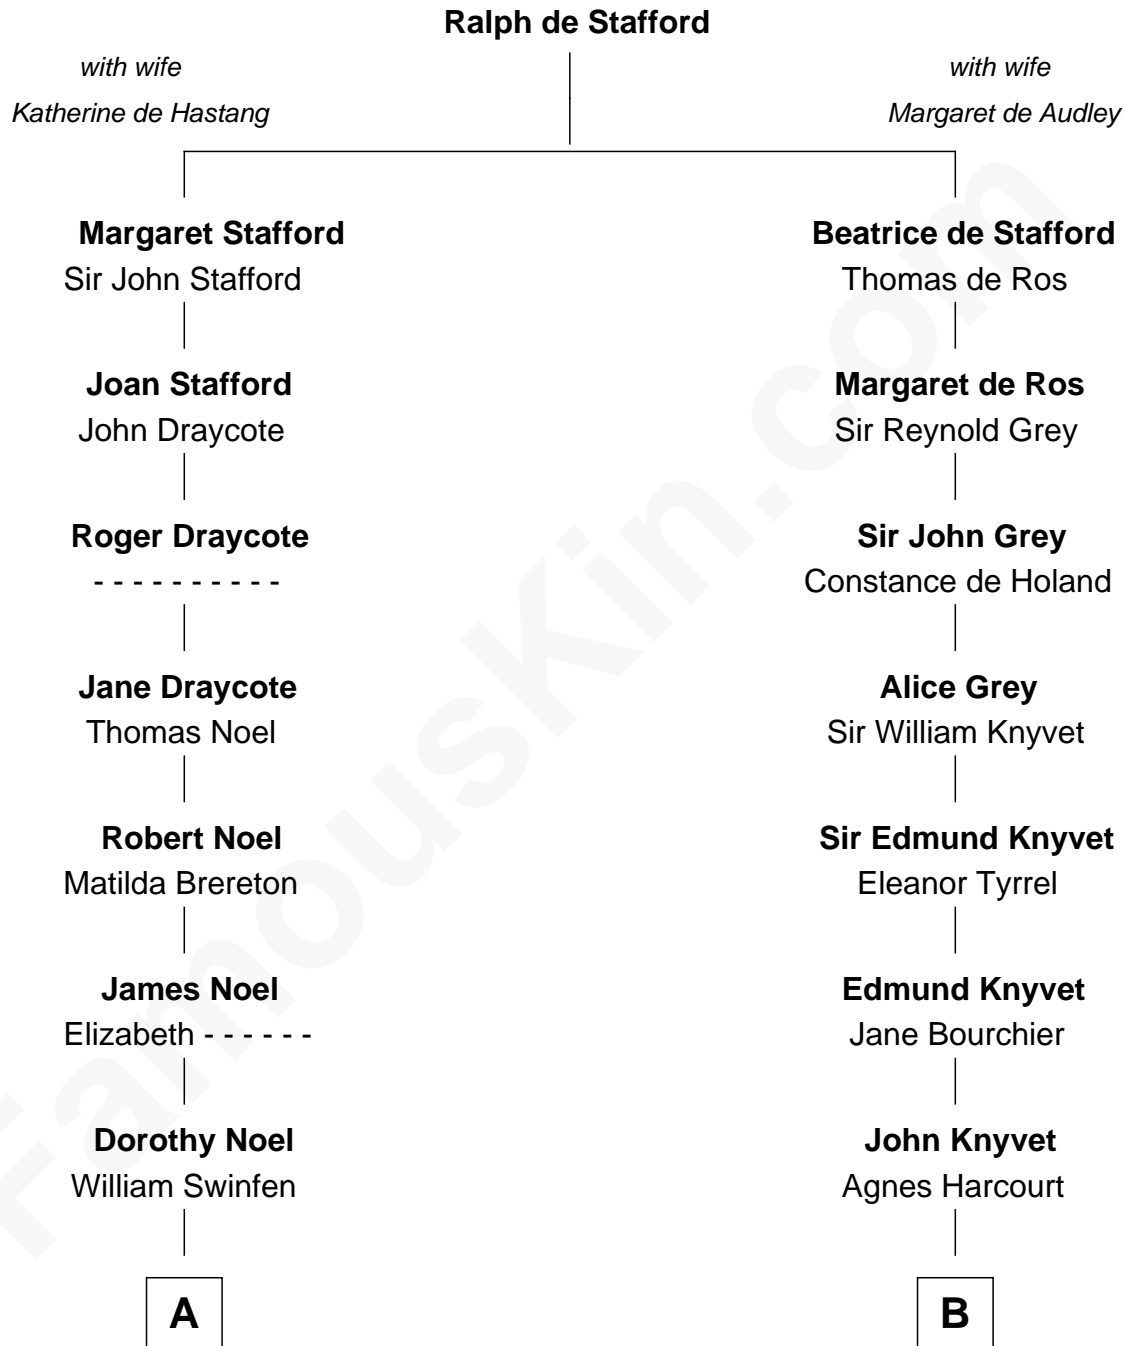

FamousKin.com Relationship Chart of

John Carroll

Founder of Georgetown University

14th cousin 2 times removed of

Horace Gray

U.S. Supreme Court Justice

A

Arthur Swinfen

Alice Ragdale

Elizabeth Swinfen

John Dugdale

Mary Dugdale

Richard Sewall

Col. Henry Sewall

Jane Lowe

Elizabeth Sewall