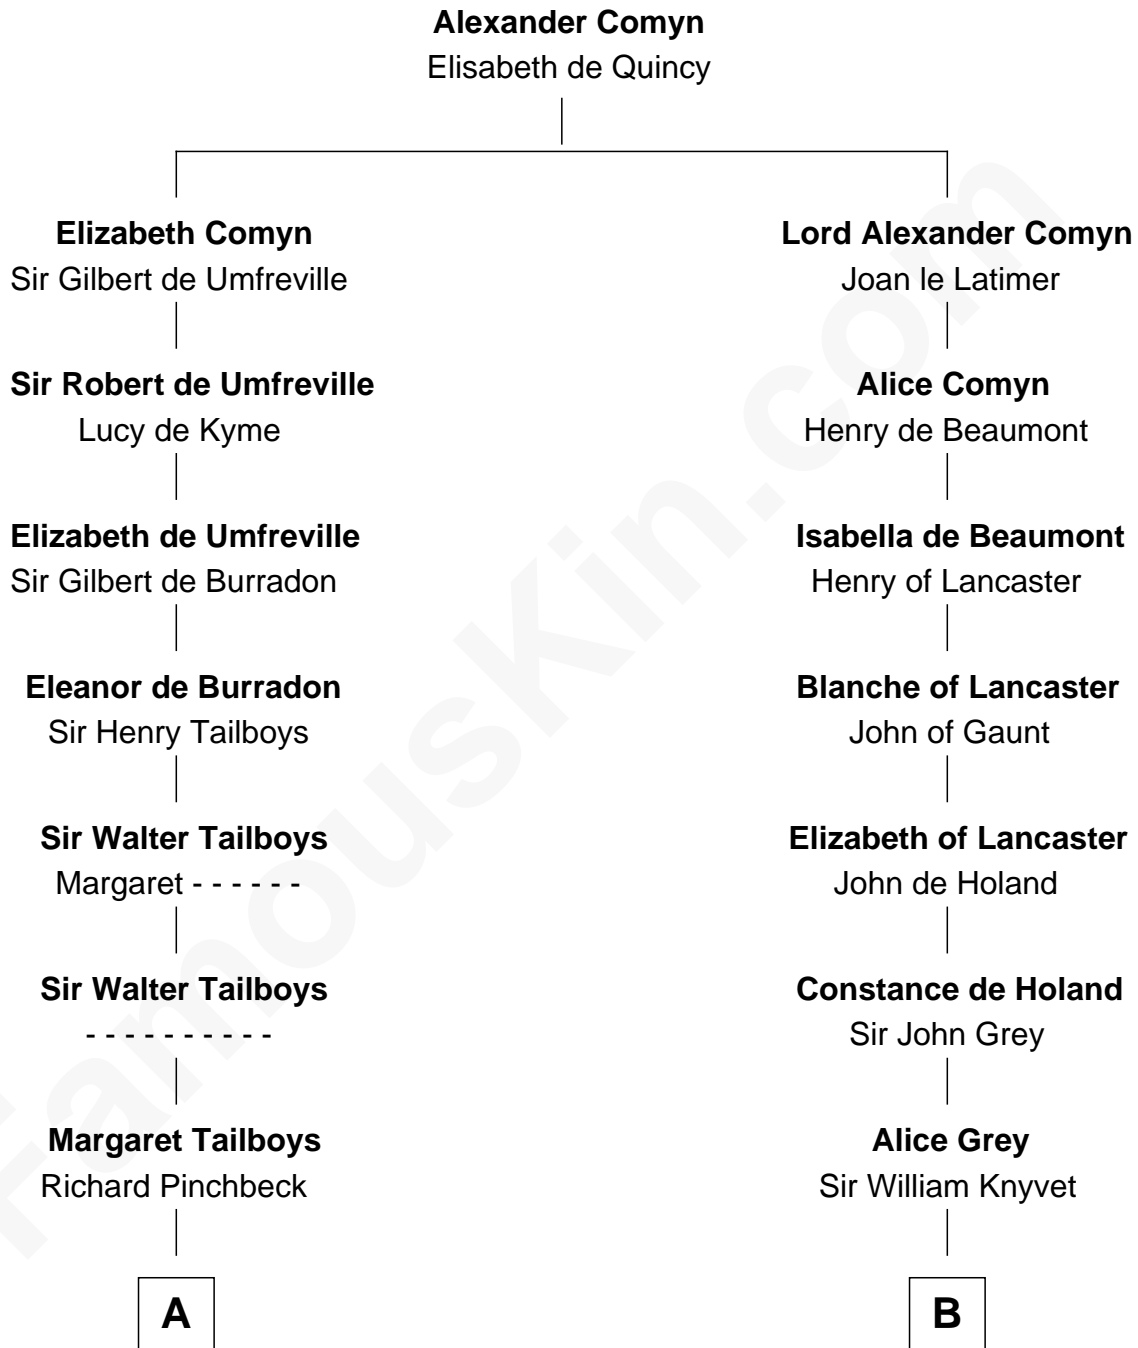

FamousKin.com

Relationship Chart of

John Carroll

Founder of Georgetown University

17th cousin 2 times removed of

Horace Gray

U.S. Supreme Court Justice

C

Elizabeth Chipman

William Gray

Horace Gray

Harriet Upham

Horace Gray

U.S. Supreme Court Justice

FamousKin.com