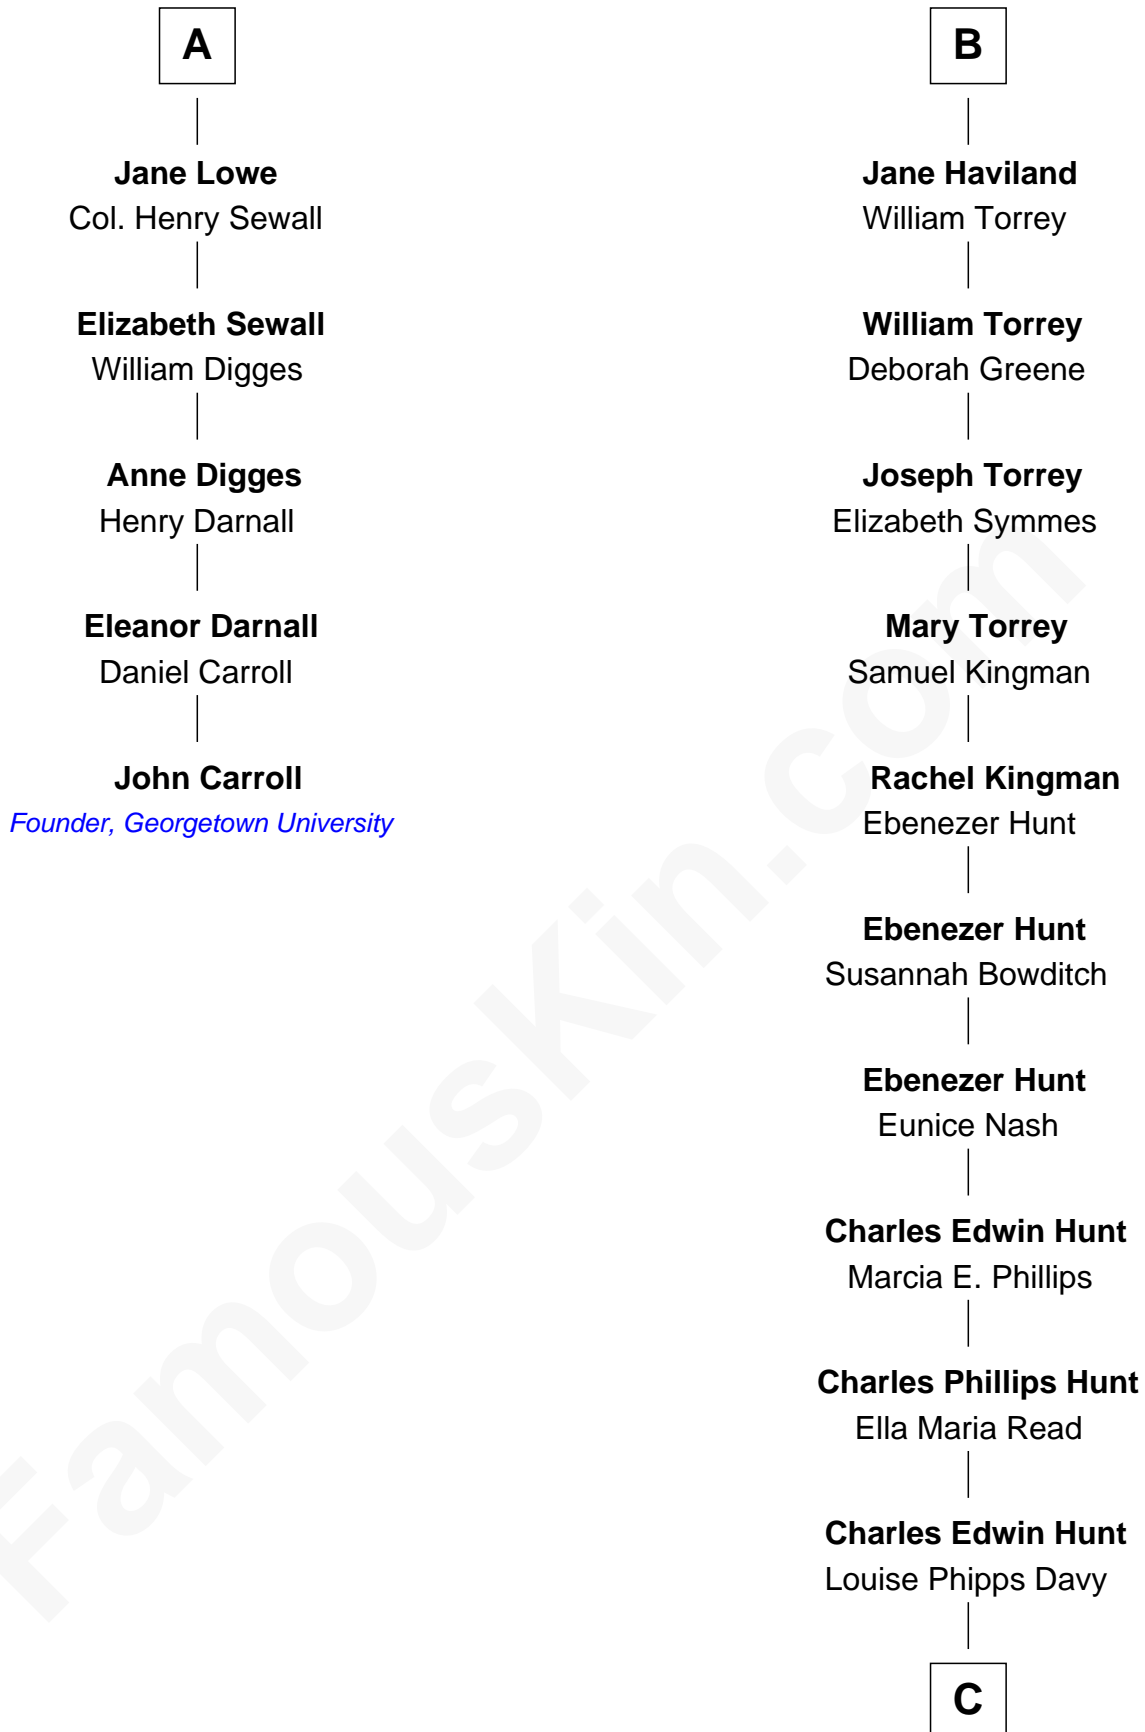

FamousKin.com

Relationship Chart of

John Carroll

Founder of Georgetown University

11th cousin 7 times removed of

Linda Hunt

TV and Movie Actress

Sir Thomas Aylesbury
Katherine Pabenham